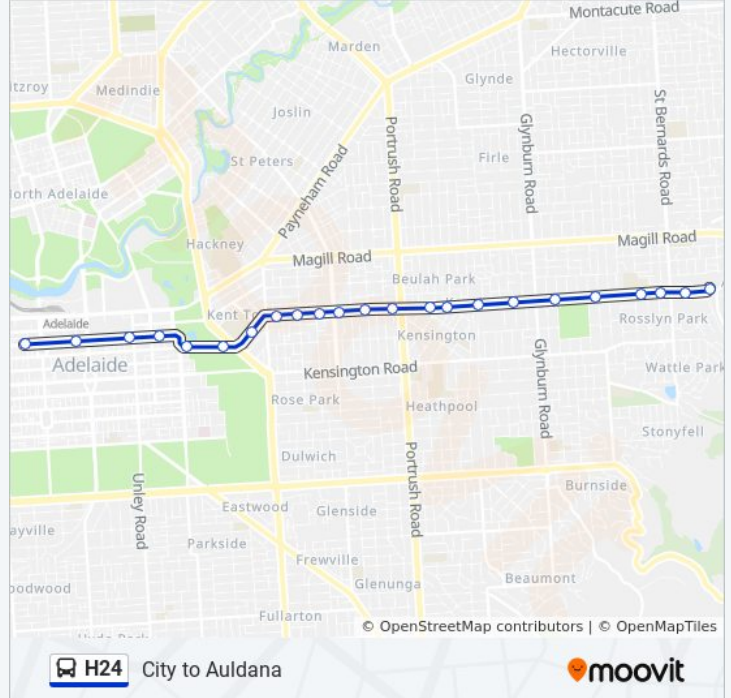

Direction: Auldana

23 stops

[VIEW LINE SCHEDULE](#)

- Stop B2 Currie St - North side
- Stop E1 Currie St - North side
- Stop G3 Grenfell St - North side
- Stop I1 Grenfell St - North side
- Stop 1 Bartels Rd - North side
- Stop 2 Bartels Rd - North side
- Stop 3 Flinders St - North West side
- Stop 5 The Parade - North side
- Stop 6 The Parade - North side
- Stop 7 The Parade - North side
- Stop 8 The Parade - North side
- Stop 9 The Parade - North West side
- Stop 10 The Parade - North side
- Stop 11 The Parade - North side
- Stop 12 The Parade - North side
- Stop 13 The Parade - North side
- Stop 14 The Parade - North side
- Stop 15 The Parade - North side
- Stop 16 The Parade - North side
- Stop 17 The Parade - North side
- Stop 18 The Parade - North side
- Stop 19 The Parade - North side

H24 bus Info

Direction: Auldana

Stops: 23

Trip Duration: 37 min

Line Summary:

Stop 20 The Parade - North side

Direction: City

23 stops

[VIEW LINE SCHEDULE](#)

- Stop 20 The Parade - North side
- Stop 19 The Parade - South side
- Stop 18 The Parade - South side
- Stop 17 The Parade - South side
- Stop 16 The Parade - South side
- Stop 15 The Parade - South side
- Stop 14 The Parade - South side
- Stop 13 The Parade - South side
- Stop 12 The Parade - South side
- Stop 11 The Parade - South side
- Stop 10 The Parade - South side
- Stop 9 The Parade - South side
- Stop 8 The Parade - South side
- Stop 7 The Parade - South side
- Stop 6 The Parade - South side
- Stop 5 The Parade - South side
- Stop 3 Flinders St - South East side
- Stop 2 Bartels Rd - South side

Trip Duration: 33 min

Line Summary:

- Stop 1 Bartels Rd - South side
- Stop R1 Grenfell St - South side
- Stop T1 Grenfell St - South side
- Stop V2 Currie St - South side
- Stop W1 Currie St - South side