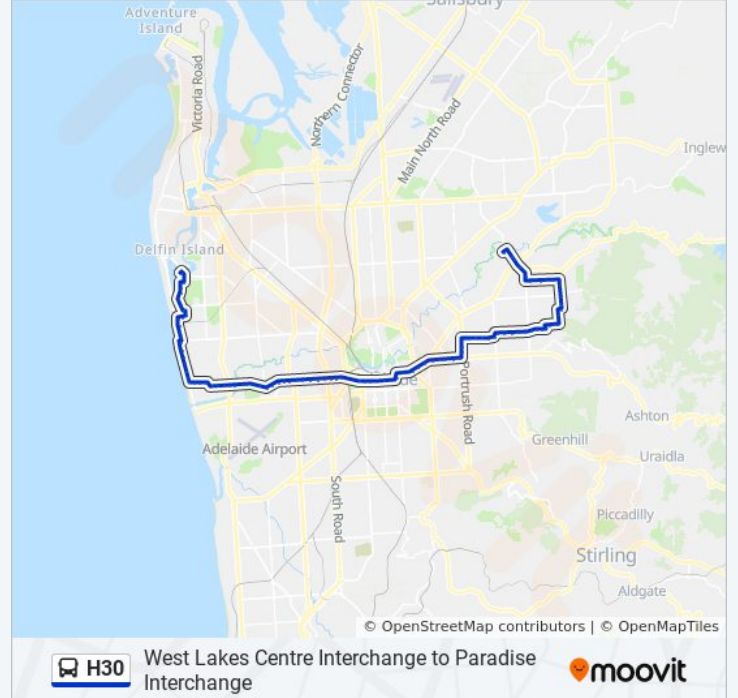

Stop 29D Military Rd - East side

Stop 29C Seaview Rd - East side

Stop 29B Seaview Rd - East side

Stop 29A Seaview Rd - East side

Stop 29 Seaview Rd - East side

Stop 28 Seaview Rd - East side

Stop 27 Seaview Rd - East side

H30 bus Info

Direction: Paradise

Stops: 94

Trip Duration: 89 min

Line Summary:

- Stop 25 Henley Beach Rd - North side
- Stop 24 Henley Beach Rd - North side
- Stop 23 Henley Beach Rd - North side
- Stop 22 Henley Beach Rd - North side
- Stop 21 Henley Beach Rd - North side
- Stop 20 Henley Beach Rd - North side
- Stop 19 Henley Beach Rd - North side
- Stop 18 Henley Beach Rd - North side
- Stop 17 Henley Beach Rd - North side
- Stop 16 Henley Beach Rd - North side
- Stop 15 Henley Beach Rd - North side
- Stop 14 Henley Beach Rd - North side
- Stop 13 Henley Beach Rd - North side
- Stop 12 Henley Beach Rd - North side
- Stop 11 Henley Beach Rd - North side
- Stop 10 Henley Beach Rd - North side
- Stop 9 Henley Beach Rd - North side
- Stop 8 Henley Beach Rd - North side
- Stop 7 Henley Beach Rd - North side
- Stop 6 Henley Beach Rd - North side
- Stop 5 Henley Beach Rd - North side
- Stop 4 Henley Beach Rd - North side
- Stop 3 Henley Beach Rd - North side
- Stop 2 Henley Beach Rd - North side
- Stop 1 Henley Beach Rd - North side
- Stop A1 Glover Ave - North side
- Stop B1 Currie St - North side
- Stop B2 Currie St - North side
- Stop E3 Currie St - North side
- Stop X1 Pulteney St - West side
- Stop I1 North Tce - North side
- Stop 1 Botanic Rd - North West side
- Stop 2 North Tce - North West side

Stop 3 North Tce - North side

Stop 4 Magill Rd - North side

Stop 5 Magill Rd - North side

Stop 6 Magill Rd - North side

Stop 7 Magill Rd - North side

Stop 8 Magill Rd - North side

Stop 8A Portrush Rd - West side

Stop 9 Portrush Rd / Clifton St - West side

Stop 10A Coorara Ave - North side

Stop 11 Coorara Ave - North side

Stop 12 Coorara Ave - North side

Stop 13 Coorara Ave - North side

Stop 14 Shelley St - North side