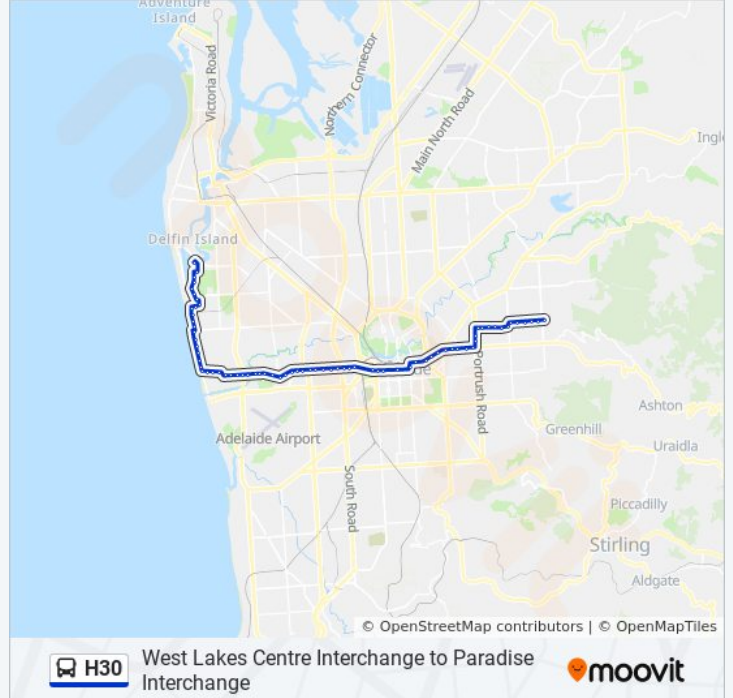

Direction: Rostrevor (continues as 530 to City)

73 stops

[VIEW LINE SCHEDULE](#)

Zone C West Lakes Interchange - East side

Stop 32D Brebner Dr - South side

Stop 32C Sportsmans Dr - East side

Stop 32B Sportsmans Dr - East side

H30 bus Info

Direction: Rostrevor (continues as 530 to City)

Stops: 73

Trip Duration: 42 min

Line Summary:

- Stop 24 Henley Beach Rd - North side
- Stop 23 Henley Beach Rd - North side
- Stop 22 Henley Beach Rd - North side
- Stop 21 Henley Beach Rd - North side
- Stop 20 Henley Beach Rd - North side
- Stop 19 Henley Beach Rd - North side
- Stop 18 Henley Beach Rd - North side
- Stop 17 Henley Beach Rd - North side
- Stop 16 Henley Beach Rd - North side
- Stop 15 Henley Beach Rd - North side
- Stop 14 Henley Beach Rd - North side
- Stop 13 Henley Beach Rd - North side
- Stop 12 Henley Beach Rd - North side
- Stop 11 Henley Beach Rd - North side
- Stop 10 Henley Beach Rd - North side
- Stop 9 Henley Beach Rd - North side
- Stop 8 Henley Beach Rd - North side
- Stop 7 Henley Beach Rd - North side
- Stop 6 Henley Beach Rd - North side
- Stop 5 Henley Beach Rd - North side
- Stop 4 Henley Beach Rd - North side
- Stop 3 Henley Beach Rd - North side
- Stop 2 Henley Beach Rd - North side
- Stop 1 Henley Beach Rd - North side
- Stop A1 Glover Ave - North side
- Stop B1 Currie St - North side
- Stop B2 Currie St - North side
- Stop E3 Currie St - North side
- Stop X1 Pulteney St - West side
- Stop I1 North Tce - North side
- Stop 1 Botanic Rd - North West side
- Stop 2 North Tce - North West side
- Stop 3 North Tce - North side

Stop 4 Magill Rd - North side

Stop 5 Magill Rd - North side

Stop 6 Magill Rd - North side

Stop 7 Magill Rd - North side

Stop 8 Magill Rd - North side

Stop 8A Portrush Rd - West side

Stop 9 Portrush Rd / Clifton St - West side