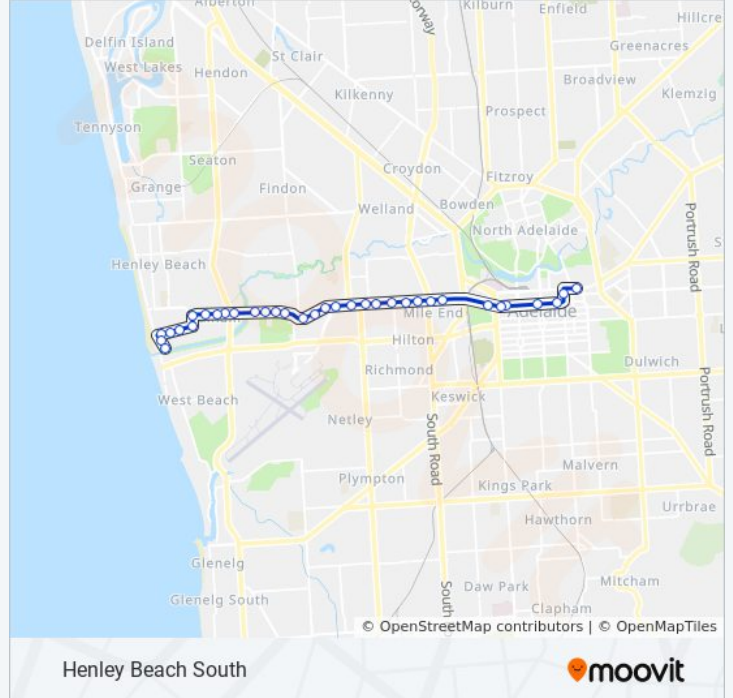

**H32 bus Info**

**Direction:** City

**Stops:** 34

**Trip Duration:** 43 min

**Line Summary:**

- Stop 6 Henley Beach Rd - North side
- Stop 5 Henley Beach Rd - North side
- Stop 4 Henley Beach Rd - North side
- Stop 3 Henley Beach Rd - North side
- Stop 2 Henley Beach Rd - North side
- Stop 1 Henley Beach Rd - North side
- Stop A1 Glover Ave - North side
- Stop B1 Currie St - North side
- Stop B2 Currie St - North side
- Stop E1 Currie St - North side
- Stop X1 Pulteney St - West side
- Stop I1 North Tce - North side

**Direction: Henley Beach South**

34 stops

[VIEW LINE SCHEDULE](#)

- Stop R1 North Tce - South side
- Stop B1 Pulteney St - East side
- Stop T1 Grenfell St - South side
- Stop V2 Currie St - South side
- Stop Y1 Currie St - South side
- Stop Y2 Currie St - South side
- Stop X1 Glover Ave - South side
- Stop 2 Henley Beach Rd - South side
- Stop 3 Henley Beach Rd - South side
- Stop 4 Henley Beach Rd - South side
- Stop 5 Henley Beach Rd - South side
- Stop 6 Henley Beach Rd - South side
- Stop 7 Henley Beach Rd - South side
- Stop 8 Henley Beach Rd - South side
- Stop 9 Henley Beach Rd - South side
- Stop 10 Henley Beach Rd - South side
- Stop 11 Henley Beach Rd - South side

**H32 bus Info**

**Direction:** Henley Beach South

**Stops:** 34

**Trip Duration:** 37 min

**Line Summary:**

- Stop 12 Henley Beach Rd - South side
- Stop 13 Henley Beach Rd - South side
- Stop 14 Henley Beach Rd - South side
- Stop 15 Henley Beach Rd - South side
- Stop 16 Henley Beach Rd - South side
- Stop 17 Henley Beach Rd - South side
- Stop 18 Henley Beach Rd - South side
- Stop 19 Henley Beach Rd - South side
- Stop 20 Henley Beach Rd - South side
- Stop 21 Henley Beach Rd - South side
- Stop 22 Henley Beach Rd - South side
- Stop 22A Burnley St - East side
- Stop 22B Lexington Rd - South side
- Stop 22C Lexington Rd - South side
- Stop 22D Lexington Rd - South side
- Stop 22E Military Rd - East side
- Stop 23 Military Rd - East side