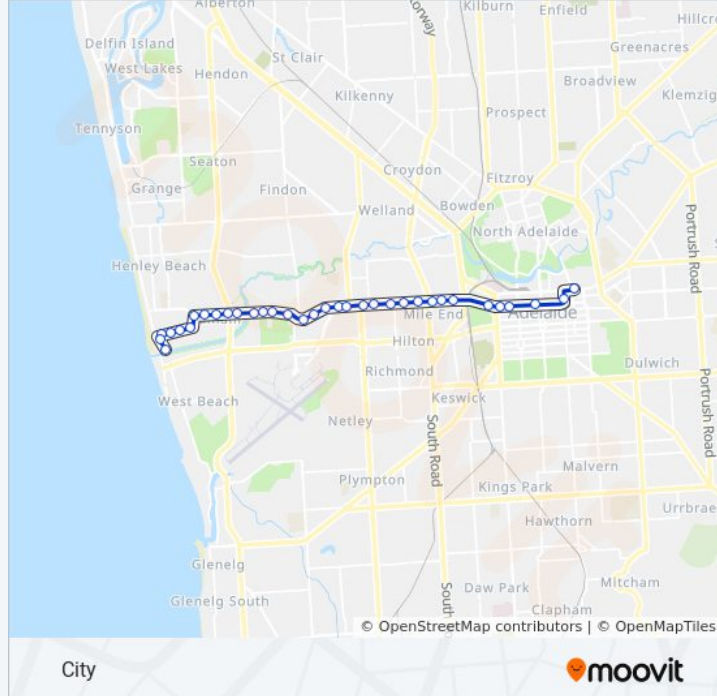

**H32 bus Info**

**Direction:** City

**Stops:** 34

**Trip Duration:** 43 min

**Line Summary:**

- Stop 6 Henley Beach Rd - North side
- Stop 5 Henley Beach Rd - North side
- Stop 4 Henley Beach Rd - North side
- Stop 3 Henley Beach Rd - North side
- Stop 2 Henley Beach Rd - North side
- Stop 1 Henley Beach Rd - North side
- Stop A1 Glover Ave - North side
- Stop B1 Currie St - North side
- Stop B2 Currie St - North side
- Stop E1 Currie St - North side
- Stop X1 Pulteney St - West side
- Stop I1 North Tce - North side

**Direction: Henley Beach South**

34 stops

[VIEW LINE SCHEDULE](#)

- Stop R1 North Tce - South side
- Stop B1 Pulteney St - East side
- Stop T1 Grenfell St - South side
- Stop V2 Currie St - South side
- Stop Y1 Currie St - South side
- Stop Y2 Currie St - South side
- Stop X1 Glover Ave - South side
- Stop 2 Henley Beach Rd - South side
- Stop 3 Henley Beach Rd - South side
- Stop 4 Henley Beach Rd - South side
- Stop 5 Henley Beach Rd - South side
- Stop 6 Henley Beach Rd - South side
- Stop 7 Henley Beach Rd - South side
- Stop 8 Henley Beach Rd - South side
- Stop 9 Henley Beach Rd - South side
- Stop 10 Henley Beach Rd - South side
- Stop 11 Henley Beach Rd - South side