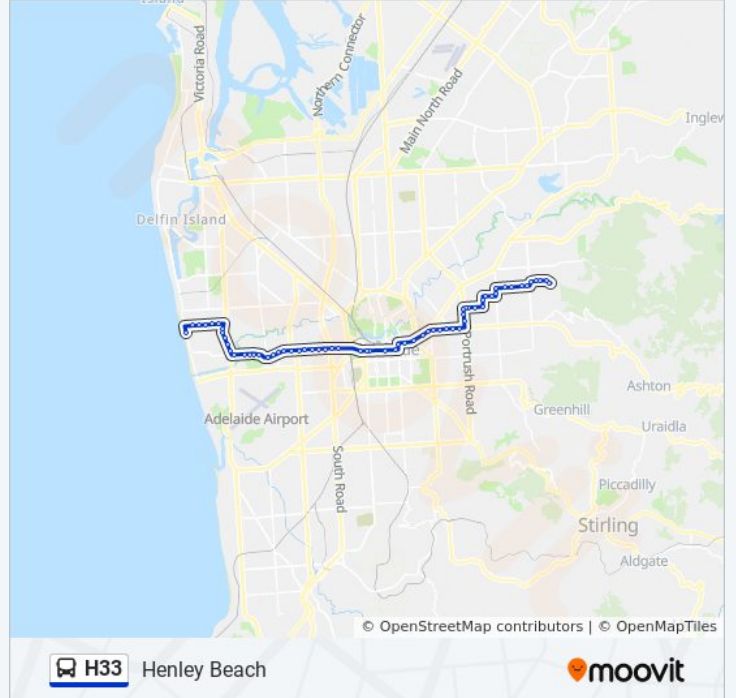

Stop 15 Marian Rd - South side

Stop 14 Gage St - East side

Stop 13 Coorara Ave - South side

Stop 12 Coorara Ave - South side

Stop 11 Coorara Ave - South side

Stop 10A Coorara Ave - South side

Stop 10 Portrush Rd - East side

### H33 bus Info

**Direction:** Henley Beach

**Stops:** 66

**Trip Duration:** 65 min

**Line Summary:**

- Stop 7 Magill Rd - South side
- Stop 6 Magill Rd - South side
- Stop 5 Magill Rd - South side
- Stop 4 Magill Rd - South side
- Stop 3 North Tce - South East side
- Stop 2 North Tce - South East side
- Stop 1 Botanic Rd - South East side
- Stop R1 North Tce - South side
- Stop B1 Pulteney St - East side
- Stop T1 Grenfell St - South side
- Stop V2 Currie St - South side
- Stop Y1 Currie St - South side
- Stop Y2 Currie St - South side
- Stop X1 Glover Ave - South side
- Stop 2 Henley Beach Rd - South side
- Stop 3 Henley Beach Rd - South side
- Stop 4 Henley Beach Rd - South side
- Stop 5 Henley Beach Rd - South side
- Stop 6 Henley Beach Rd - South side
- Stop 7 Henley Beach Rd - South side
- Stop 8 Henley Beach Rd - South side
- Stop 9 Henley Beach Rd - South side
- Stop 10 Henley Beach Rd - South side
- Stop 11 Henley Beach Rd - South side
- Stop 12 Henley Beach Rd - South side
- Stop 13 Henley Beach Rd - South side
- Stop 14 Henley Beach Rd - South side
- Stop 15 Henley Beach Rd - South side
- Stop 16 Henley Beach Rd - South side
- Stop 17 Henley Beach Rd - South side
- Stop 18 Henley Beach Rd - South side
- Stop 19 Tapleys Hill Rd - West side
- Stop 20 Tapleys Hill Rd - West side

 H33 Henley Beach

Stop 21C Tapleys Hill Rd - West side  
 Stop 21B Tapleys Hill Rd - West side  
 Stop 21A Tapleys Hill Rd - West side  
 Stop 26 Marlborough St - South side  
 Stop 27 Marlborough St - South side  
 Stop 28 Marlborough St - South side  
 Stop 29 Marlborough St - South side  
 Stop 29A Marlborough St - South side  
 Stop 29B East Tce - East side  
 Stop 29C East Tce - East side  
 Stop 30 Military Rd / Main St - West side