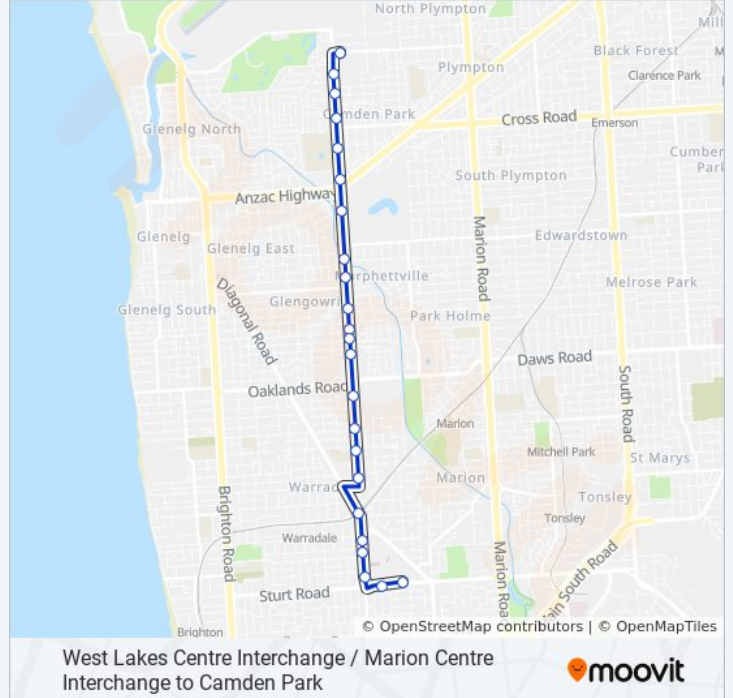

Zone E Marion Interchange - South side

Stop 31 Sturt Rd - South side

Stop 30 Morphett Rd - West side

Stop 29B Morphett Rd - West side

Stop 29A Morphett Rd - West side

Stop 29 Morphett Rd - West side

Stop 28 Morphett Rd - West side

Stop 22 Morphett Rd - West side

Stop 21 Morphett Rd - West side

Stop 16 Morphett Rd - West side

Stop 15D Morphett Rd - West side

Stop 15C Morphett Rd - West side

Stop 15B Morphett Rd - West side

Stop 15A Morphett Rd - West side

Stop 15M Morphett Rd - West side

Stop 15 Mooringe Ave - North side

### Direction: Camden Park

53 stops

[VIEW LINE SCHEDULE](#)

Zone A West Lakes Interchange - North side

Stop 33C West Lakes Blvd - North side

Stop 33B West Lakes Blvd - North side

Stop 33A West Lakes Blvd - North side