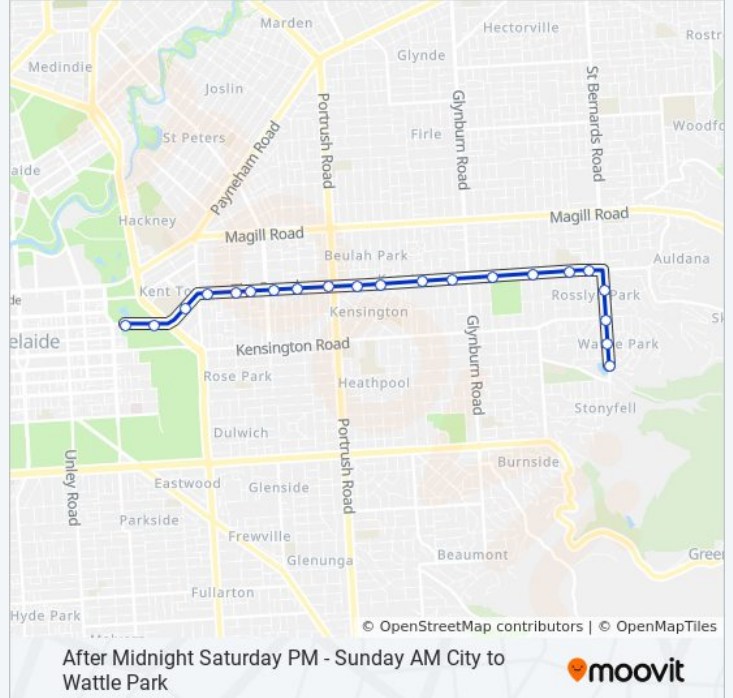

(1) City: 12:30 AM - 4:30 AM (2) Wattle Park: 12:02 AM - 4:02 AM

Use the Moovit App to find the closest N22 bus station near you and find out when is the next N22 bus arriving.

**Direction: City**

21 stops

[VIEW LINE SCHEDULE](#)

- Stop 21 Penfold Rd - West side
- Stop 20 Penfold Rd - West side
- Stop 19 Penfold Rd - West side
- Stop 18A Penfold Rd - West side
- Stop 18 The Parade - South side
- Stop 17 The Parade - South side
- Stop 16 The Parade - South side
- Stop 15 The Parade - South side
- Stop 14 The Parade - South side
- Stop 13 The Parade - South side
- Stop 12 The Parade - South side
- Stop 11 The Parade - South side
- Stop 10 The Parade - South side
- Stop 9 The Parade - South side
- Stop 8 The Parade - South side
- Stop 7 The Parade - South side
- Stop 6 The Parade - South side
- Stop 5 The Parade - South side
- Stop 3 Flinders St - South East side
- Stop 2 Bartels Rd - South side
- Stop 1 Bartels Rd - South side

**N22 bus Info**

**Direction:** City

**Stops:** 21

**Trip Duration:** 15 min

**Line Summary:**

**Direction: Wattle Park**

26 stops

[VIEW LINE SCHEDULE](#)

**N22 bus Info**

**Direction:** Wattle Park

**Stops:** 26

**Trip Duration:** 24 min

**Line Summary:**

Stop 15 The Parade - North side

Stop 16 The Parade - North side

Stop 17 The Parade - North side