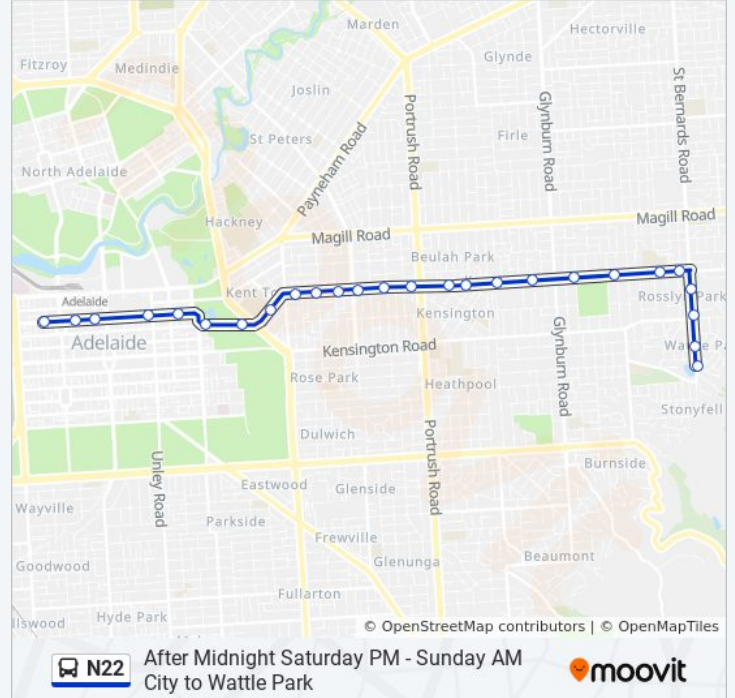

**N22 bus Info**

**Direction:** City

**Stops:** 21

**Trip Duration:** 15 min

**Line Summary:**

**Direction: Wattle Park**

26 stops

[VIEW LINE SCHEDULE](#)

- Stop B2 Currie St - North side
- Stop D2 Currie St - North side
- Stop E1 Currie St - North side
- Stop G3 Grenfell St - North side
- Stop I1 Grenfell St - North side
- Stop 1 Bartels Rd - North side
- Stop 2 Bartels Rd - North side
- Stop 3 Flinders St - North West side
- Stop 5 The Parade - North side
- Stop 6 The Parade - North side
- Stop 7 The Parade - North side
- Stop 8 The Parade - North side
- Stop 9 The Parade - North West side
- Stop 10 The Parade - North side
- Stop 11 The Parade - North side
- Stop 12 The Parade - North side
- Stop 13 The Parade - North side
- Stop 14 The Parade - North side

**N22 bus Info**

**Direction:** Wattle Park

**Stops:** 26

**Trip Duration:** 24 min

**Line Summary:**

Stop 15 The Parade - North side

Stop 16 The Parade - North side

Stop 17 The Parade - North side

Stop 18 The Parade - North side

Stop 18A Penfold Rd - East side

Stop 19 Penfold Rd - East side

Stop 20 Penfold Rd - East side

Stop 21 Penfold Rd - East side

N22 bus time schedules and route maps are available in an offline PDF at [moovitapp.com](https://moovitapp.com). Use the [Moovit App](#) to see live bus times, train schedule or subway schedule, and step-by-step directions for all public transit in Adelaide.