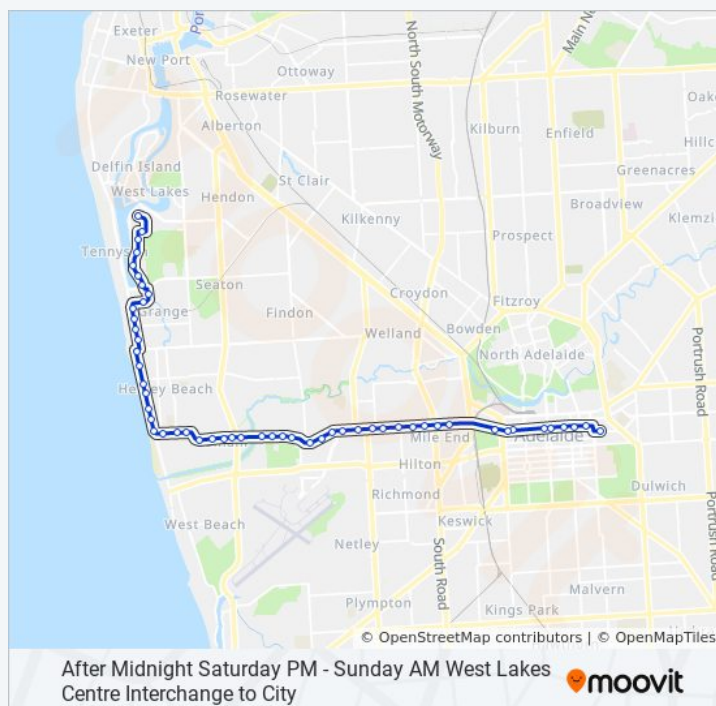

Stop 20 Henley Beach Rd - South side

Stop 21 Henley Beach Rd - South side

Stop 22 Henley Beach Rd - South side

Stop 23 Henley Beach Rd - South side

Stop 24 Henley Beach Rd - South side

Stop 25 Henley Beach Rd - South side

Stop 26 Seaview Rd - West side

Stop 27 Seaview Rd - West side

Wednesday

Not Operational

Thursday

Not Operational

Friday

Not Operational

Saturday

Not Operational

N30 bus Info

Direction: West Lakes

Stops: 52

Trip Duration: 37 min

Line Summary:

Stop 28 Seaview Rd - West side

Stop 29A Seaview Rd - West side

Stop 29B Seaview Rd - West side

Stop 29C Seaview Rd - West side

Stop 29D Military Rd - West side

Stop 30 Military Rd / Jetty St - West side

Stop 30A Military Rd - West side

Stop 30B Military Rd - West side