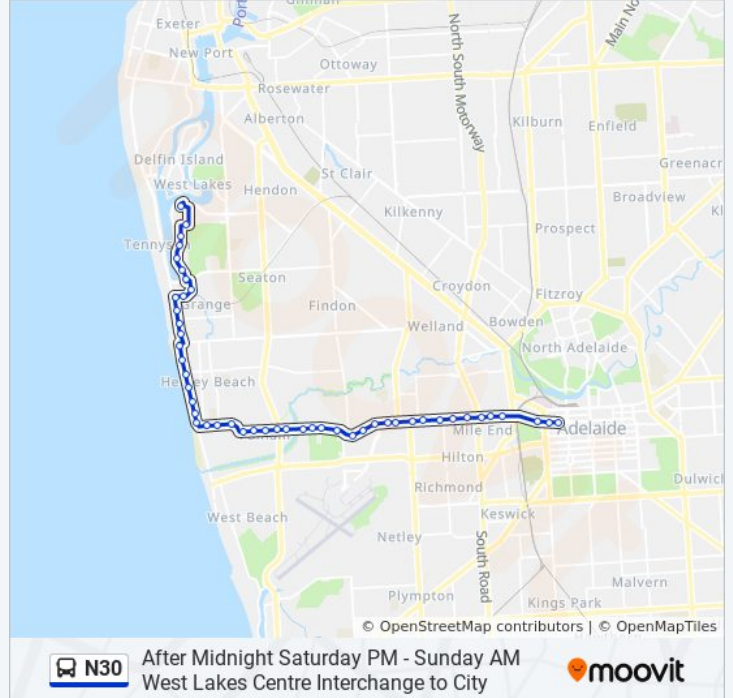

Zone C West Lakes Interchange - East side

Stop 32D Brebner Dr - South side

Stop 32C Sportsmans Dr - East side

Stop 32B Sportsmans Dr - East side

Stop 32A Sportsmans Dr - East side

Stop 32 Sportsmans Dr - East side

Stop 29C Seaview Rd - East side

Stop 29B Seaview Rd - East side

Stop 29A Seaview Rd - East side

Stop 29 Seaview Rd - East side

Stop 28 Seaview Rd - East side

Stop 27 Seaview Rd - East side

Stop 26 Seaview Rd - East side

N30 bus Info

Direction: City

Stops: 48

Trip Duration: 30 min

Line Summary:

- Stop 24 Henley Beach Rd - North side
- Stop 23 Henley Beach Rd - North side
- Stop 22 Henley Beach Rd - North side
- Stop 21 Henley Beach Rd - North side
- Stop 20 Henley Beach Rd - North side
- Stop 19 Henley Beach Rd - North side
- Stop 18 Henley Beach Rd - North side
- Stop 17 Henley Beach Rd - North side
- Stop 16 Henley Beach Rd - North side
- Stop 15 Henley Beach Rd - North side
- Stop 14 Henley Beach Rd - North side
- Stop 13 Henley Beach Rd - North side
- Stop 12 Henley Beach Rd - North side
- Stop 11 Henley Beach Rd - North side
- Stop 10 Henley Beach Rd - North side
- Stop 9 Henley Beach Rd - North side
- Stop 8 Henley Beach Rd - North side
- Stop 7 Henley Beach Rd - North side
- Stop 6 Henley Beach Rd - North side
- Stop 5 Henley Beach Rd - North side
- Stop 4 Henley Beach Rd - North side
- Stop 3 Henley Beach Rd - North side
- Stop 2 Henley Beach Rd - North side
- Stop 1 Henley Beach Rd - North side
- Stop A1 Glover Ave - North side
- Stop B1 Currie St - North side
- Stop B2 Currie St - North side

Saturday

Not Operational

N30 bus Info

Direction: West Lakes

Stops: 52

Trip Duration: 37 min

Line Summary:

Stop 28 Seaview Rd - West side