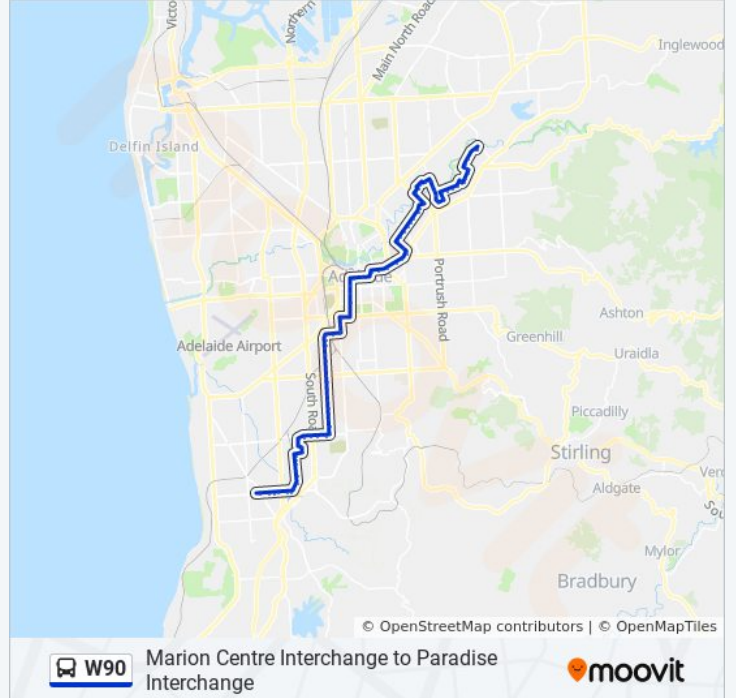

Stop 20 Briar Rd - North East side

Stop 19 Turner St - South East side

Stop 15 O.G. Rd - West side

Stop 16 O.G. Rd - West side

Stop 16A O.G. Rd - West side

Stop 17 O.G. Rd - West side

Stop 17A O.G. Rd - West side

W90 bus Info

Direction: Marion

Stops: 94

Trip Duration: 80 min

Line Summary:

- Stop 17B O.G. Rd - West side
- Stop 16 Wilpena Ave - South side
- Stop 15A Wilpena Ave - South East side
- Stop 15 Wilpena Ave - South East side
- Stop 14A Ilford St - North East side
- Stop 14 Harris Rd - South East side
- Stop 13E Ascot Ave - North East side
- Stop 13D Lower Portrush Rd - North East side
- Stop 13A Addison Ave - East side
- Stop 13 Sixth Ave - East side
- Stop 12 Sixth Ave - East side
- Stop 11 Sixth Ave - East side
- Stop 10 Sixth Ave - East side
- Stop 9 Sixth Ave - East side
- Stop 8 Sixth Ave - East side
- Stop 7 Sixth Ave - East side
- Stop 6 Harrow Rd - North East side
- Stop 5 Harrow Rd - North East side
- Stop 4 Payneham Rd - South East side
- Stop 3 North Tce - South East side
- Stop 2 North Tce - South East side
- Stop 1 Botanic Rd - South East side
- Stop R1 North Tce - South side
- Stop B1 Pulteney St - East side
- Stop U2 Grenfell St - South side
- Stop W1 Currie St - South side
- Stop F1 Morphett St - East side
- Stop H1 Morphett St - East side
- Stop K1 Morphett St - East side
- Stop 2 Greenhill Rd - South side
- Stop 2 Goodwood Rd - East side
- Stop 3 Goodwood Rd - East side
- Stop 4 Leader St - South side

Stop 5 Leader St - South side

Stop 6 Leader St - South side

Stop 7 Leah St - East side

Stop 7A Leah St - East side

Stop 8 East Ave - East side

Stop 9 East Ave - East side

Stop 10 East Ave - East side

Stop 11 East Ave - East side

Stop 19 Winston Ave - East side

Stop 19A Winston Ave - East side

Stop 20 Winston Ave - East side

Stop 20A Daws Rd - South side

Stop 20B Daws Rd - South side

Stop 20C Daws Rd - South side

Stop 20D Daws Rd - South side