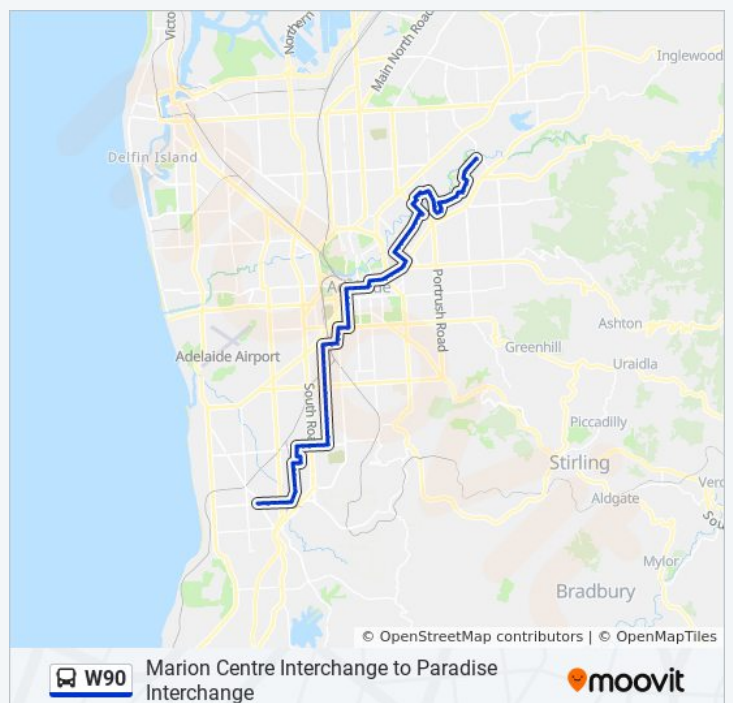

Direction: Paradise

94 stops

[VIEW LINE SCHEDULE](#)

- Zone B Marion Interchange - North side
- Stop 29D Sturt Rd - North side
- Stop 29C Sturt Rd - North side
- Stop 29B Sturt Rd - North side
- Stop 29A Sturt Rd - North side
- Stop 28A Bradley Gr - North West side
- Stop 28 Bradley Gr - West side
- Stop 27A Bradley Gr - West side
- Stop 27 Bradley Gr - West side
- Stop 26A Bradley Gr - West side
- Stop 26 Bradley Gr - West side
- Stop 25 Bradley Gr - West side
- Stop 24 Celtic Ave - North side
- Stop 23A Windsor Ave - West side
- Stop 23 English Ave - South side
- Stop 22 Beaumont St - West side
- Stop 21 Beaumont St - West side
- Stop 20D Daws Rd - North side
- Stop 20C Daws Rd - North side
- Stop 20B Daws Rd - North side
- Stop 20A Daws Rd - North side
- Stop 20 Winston Ave - West side

W90 bus Info

Direction: Paradise

Stops: 94

Trip Duration: 85 min

Line Summary:

W90 Marion Centre Interchange to Paradise Interchange

Stop 19A Winston Ave - West side

Stop 19 Winston Ave - West side