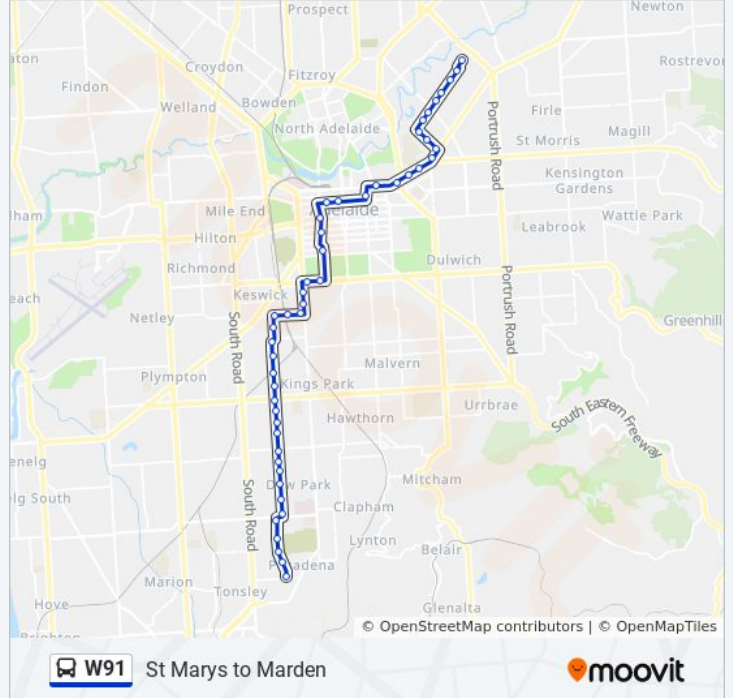

Direction: Marden

48 stops

[VIEW LINE SCHEDULE](#)

- Stop 23 Cashel St - West side
- Stop 22A Cashel St - West side
- Stop 22 Cashel St - West side
- Stop 21A Cashel St - West side
- Stop 21 Cashel St - West side
- Stop 20 Winston Ave - West side
- Stop 19A Winston Ave - West side
- Stop 19 Winston Ave - West side
- Stop 18 Winston Ave - West side
- Stop 17 Winston Ave - West side
- Stop 16 Winston Ave - West side
- Stop 15 Winston Ave - West side
- Stop 14 Winston Ave - West side
- Stop 13 Winston Ave - West side
- Stop 12 Winston Ave - West side
- Stop 11 East Ave - West side
- Stop 10 East Ave - West side
- Stop 9 East Ave - West side
- Stop 8 East Ave - West side
- Stop 7 Leah St - West side
- Stop 6 Leader St - North side
- Stop 5 Leader St - North side

Direction: Marden

Stops: 48

Trip Duration: 53 min

Line Summary:

- Stop 4 Leader St - North side
- Stop 3 Goodwood Rd - West side
- Stop 2 Goodwood Rd - West side
- Stop 2 Greenhill Rd - North side
- Stop 2A Greenhill Rd - North side
- Stop P1 Morphett St - West side
- Stop S1 Morphett St - West side
- Stop U1 Morphett St - West side
- Stop D2 Currie St - North side
- Stop E2 Currie St - North side
- Stop X1 Pulteney St - West side
- Stop I1 North Tce - North side
- Stop 1 Botanic Rd - North West side
- Stop 2 North Tce - North West side
- Stop 3 North Tce - North side
- Stop 4 Payneham Rd - North West side
- Stop 5 Harrow Rd - South West side
- Stop 6 Harrow Rd - South West side
- Stop 7 Harrow Rd - South West side
- Stop 8 Sixth Ave - West side
- Stop 9 Sixth Ave - West side
- Stop 10 Sixth Ave - West side
- Stop 11 Sixth Ave - West side
- Stop 12 Sixth Ave - West side
- Stop 13 Sixth Ave - West side
- Stop 13B Addison Ave - West side

Direction: Melrose Park (continues as W90 to Paradise)

6 stops

[VIEW LINE SCHEDULE](#)

- Stop 23 Cashel St - West side
- Stop 22A Cashel St - West side

W91 bus Time Schedule

Melrose Park (continues as W90 to Paradise) Route
Timetable: