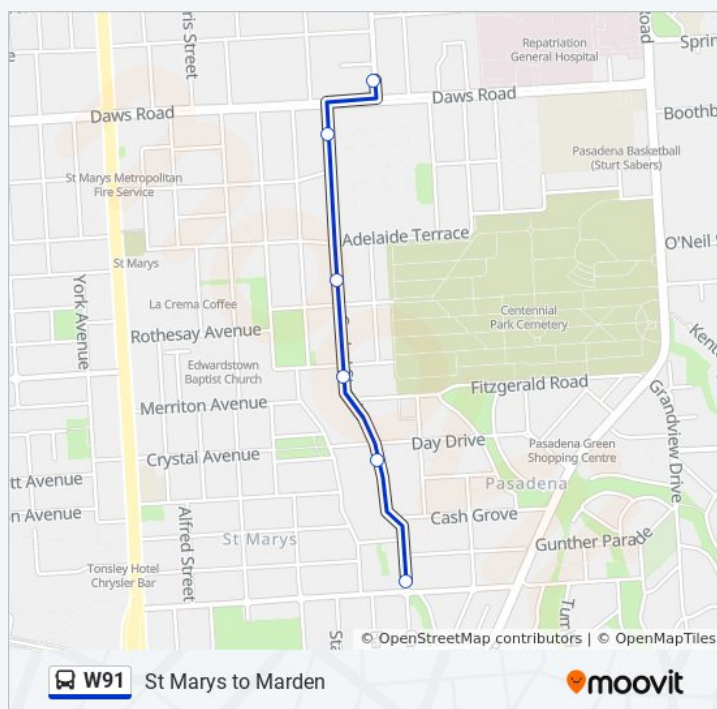

Direction: Marden

Stops: 48

Trip Duration: 53 min

Line Summary:

- Stop 4 Leader St - North side
- Stop 3 Goodwood Rd - West side
- Stop 2 Goodwood Rd - West side
- Stop 2 Greenhill Rd - North side
- Stop 2A Greenhill Rd - North side
- Stop P1 Morphett St - West side
- Stop S1 Morphett St - West side
- Stop U1 Morphett St - West side
- Stop D2 Currie St - North side
- Stop E2 Currie St - North side
- Stop X1 Pulteney St - West side
- Stop I1 North Tce - North side
- Stop 1 Botanic Rd - North West side
- Stop 2 North Tce - North West side
- Stop 3 North Tce - North side
- Stop 4 Payneham Rd - North West side
- Stop 5 Harrow Rd - South West side
- Stop 6 Harrow Rd - South West side
- Stop 7 Harrow Rd - South West side
- Stop 8 Sixth Ave - West side
- Stop 9 Sixth Ave - West side
- Stop 10 Sixth Ave - West side
- Stop 11 Sixth Ave - West side
- Stop 12 Sixth Ave - West side
- Stop 13 Sixth Ave - West side
- Stop 13B Addison Ave - West side

Direction: Melrose Park (continues as W90 to Paradise)

6 stops

[VIEW LINE SCHEDULE](#)

- Stop 23 Cashel St - West side
- Stop 22A Cashel St - West side

W91 bus Time Schedule

Melrose Park (continues as W90 to Paradise) Route
Timetable:

W91 bus Info

Direction: Melrose Park (continues as W90 to Paradise)

Stops: 6

Trip Duration: 4 min

Line Summary:

Direction: St Marys

50 stops

[VIEW LINE SCHEDULE](#)