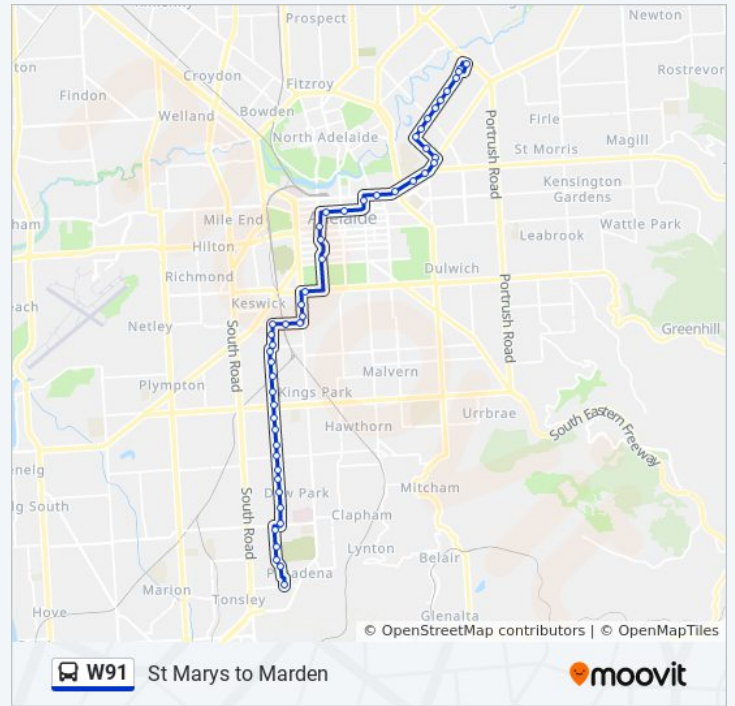

W91 bus Info

Direction: Melrose Park (continues as W90 to Paradise)

Stops: 6

Trip Duration: 4 min

Line Summary:

Direction: St Marys

50 stops

[VIEW LINE SCHEDULE](#)

- Stop 13B Addison Ave - West side
- Stop 13C Broad St - North side
- Stop 13A Addison Ave - East side
- Stop 13 Sixth Ave - East side
- Stop 12 Sixth Ave - East side
- Stop 11 Sixth Ave - East side
- Stop 10 Sixth Ave - East side
- Stop 9 Sixth Ave - East side
- Stop 8 Sixth Ave - East side

W91 bus Info

Direction: St Marys

Stops: 50

Trip Duration: 50 min
Line Summary:

- Stop 7 Sixth Ave - East side
- Stop 6 Harrow Rd - North East side
- Stop 5 Harrow Rd - North East side
- Stop 4 Payneham Rd - South East side
- Stop 3 North Tce - South East side
- Stop 2 North Tce - South East side
- Stop 1 Botanic Rd - South East side
- Stop R1 North Tce - South side
- Stop B1 Pulteney St - East side
- Stop U2 Grenfell St - South side
- Stop W1 Currie St - South side
- Stop F1 Morphett St - East side
- Stop H1 Morphett St - East side
- Stop K1 Morphett St - East side
- Stop 2 Greenhill Rd - South side
- Stop 2 Goodwood Rd - East side
- Stop 3 Goodwood Rd - East side
- Stop 4 Leader St - South side
- Stop 5 Leader St - South side
- Stop 6 Leader St - South side
- Stop 7 Leah St - East side
- Stop 7A Leah St - East side
- Stop 8 East Ave - East side
- Stop 9 East Ave - East side
- Stop 10 East Ave - East side
- Stop 11 East Ave - East side
- Stop 12 East Ave - East side
- Stop 13 Winston Ave - East side
- Stop 14 Winston Ave - East side
- Stop 15 Winston Ave - East side
- Stop 16 Winston Ave - East side
- Stop 17 Winston Ave - East side
- Stop 18 Winston Ave - East side