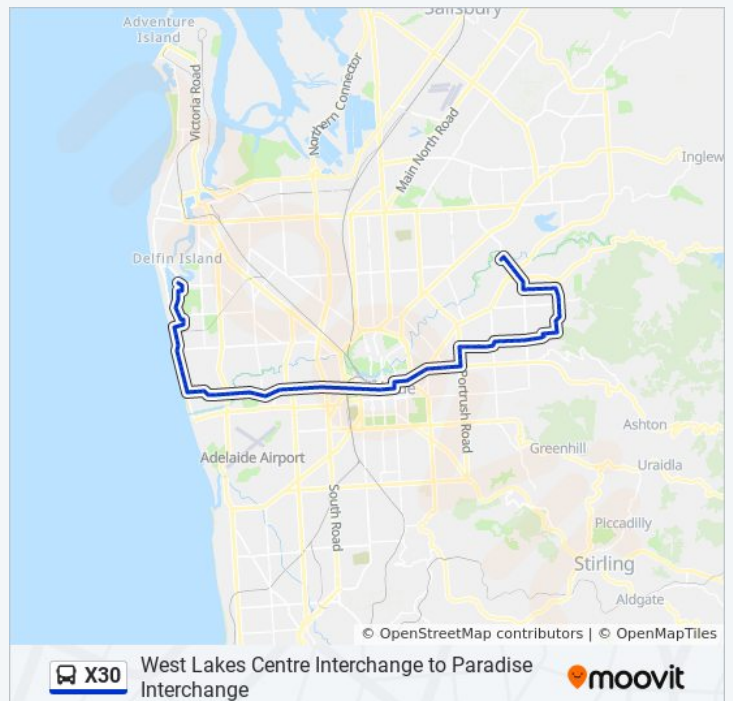

Direction: West Lakes

86 stops

[VIEW LINE SCHEDULE](#)

Zone E Paradise Interchange - North West side

Stop 25A Darley Rd - East side

Stop 25 Darley Rd - North East side

Stop 24A Darley Rd - East side

Stop 24 Newton Rd - East side

Stop 29 Stradbroke Rd - East side

Stop 28 Stradbroke Rd - South side

Stop 27 Stradbroke Rd - East side

Stop 26 Morialta Rd - South side

Stop 25A Morialta Rd - South side

Stop 25 Morialta Rd - South side

Stop 24 Glen Stuart Rd - East side

X30 bus Info

Direction: West Lakes

Stops: 86

Trip Duration: 91 min

Line Summary:

Stop 16 / 16D Glynburn Rd - East side

Stop 15 Shelley St - South side

Stop 14 Shelley St - South side

Stop 13 Coorara Ave - South side

Stop 12 Coorara Ave - South side

Stop 11 Coorara Ave - South side

Stop 10A Coorara Ave - South side

Stop 10 Portrush Rd - East side

Stop 9 Portrush Rd / Jones Ave - East side