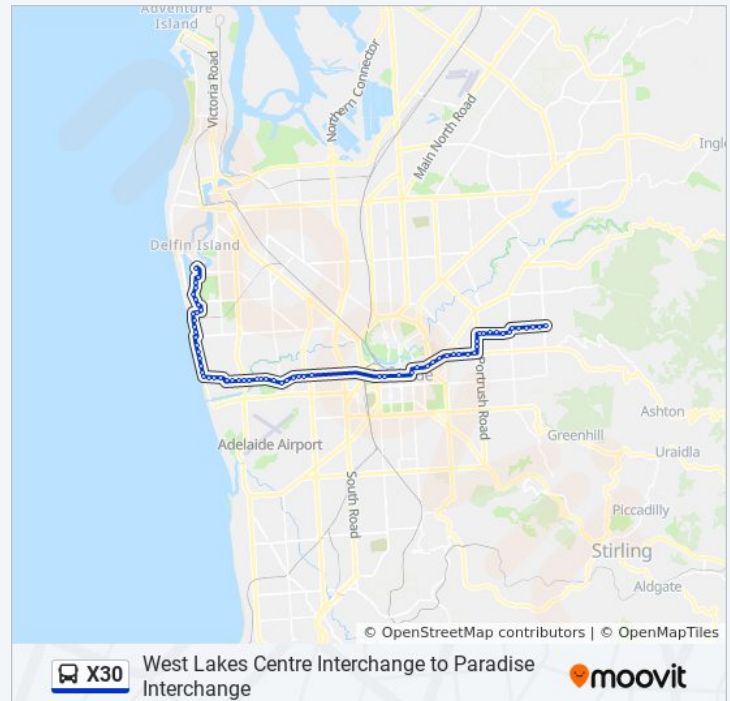

Stop 17 Henley Beach Rd - North side

X30 bus Time Schedule

Rostrevor (continues as 530 to City) Route

Timetable:

Sunday	Not Operational
Monday	6:31 AM - 6:54 AM
Tuesday	6:31 AM - 6:54 AM
Wednesday	6:31 AM - 6:54 AM
Thursday	6:31 AM - 6:54 AM
Friday	6:31 AM - 6:54 AM
Saturday	Not Operational

X30 bus Info

Direction: Rostrevor (continues as 530 to City)

Stops: 65

Trip Duration: 61 min

Line Summary:

Stop 16 Henley Beach Rd - North side

Stop 15 Henley Beach Rd - North side

Stop 14 Henley Beach Rd - North side