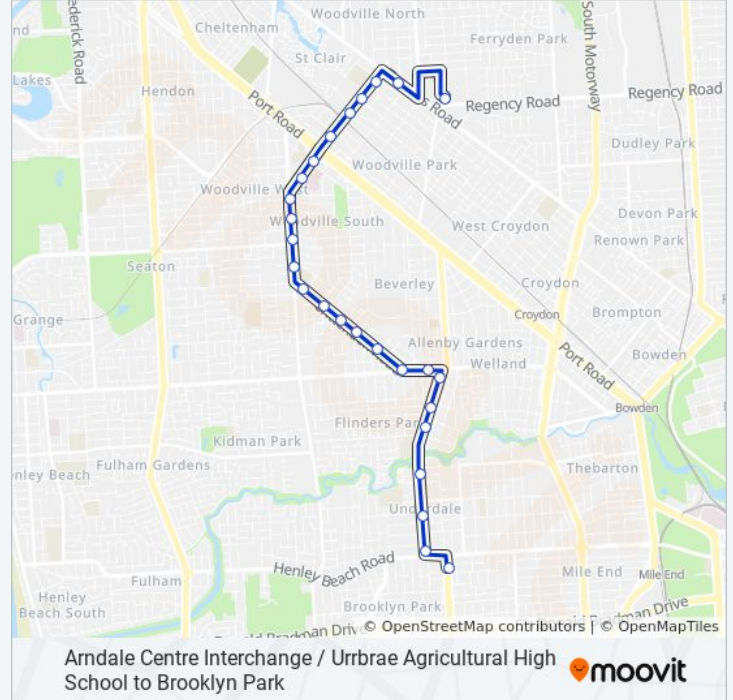

Arndale Centre Interchange / Urrbrae Agricultural High School to Brooklyn Park

[Get The App](#)

The 100B bus line (Arndale Centre Interchange / Urrbrae Agricultural High School to Brooklyn Park) has 2 routes. For regular weekdays, their operation hours are:

Direction: Brooklyn Park

26 stops

[VIEW LINE SCHEDULE](#)

- Zone A Ardale Interchange
- Stop 25 Torrens Rd - South West side
- Stop 224 Woodville Rd - East side
- Stop 223 Woodville Rd - East side
- Stop 222 Woodville Rd - East side
- Stop 221 Woodville Rd - East side
- Stop 220 Woodville Rd - East side
- Stop 219 Woodville Rd - East side
- Stop 218 Findon Rd - East side
- Stop 217 Findon Rd - East side
- Stop 216 Findon Rd - East side
- Stop 23 Findon Rd - East side
- Stop 22A Crittenden Rd - North East side
- Stop 22 Crittenden Rd - North East side
- Stop 21 Crittenden Rd - North East side
- Stop 20 Crittenden Rd - North East side

Stops: 26

Trip Duration: 35 min

Line Summary:

Stop 19 Crittenden Rd - North East side

Stop 18 Crittenden Rd - North East side

Stop 16 Grange Rd - North side

Stop 207 Holbrooks Rd - East side

Stop 206 Holbrooks Rd - East side

Stop 205 Holbrooks Rd - East side

Stop 13 Holbrooks Rd - East side

Stop 10 Holbrooks Rd - East side

Stop 9A Holbrooks Rd - East side

Stop 8A Marion Rd - East side

100B bus time schedules and route maps are available in an offline PDF at moovitapp.com. Use the [Moovit App](#) to see live bus times, train schedule or subway schedule, and step-by-step directions for all public transit in Adelaide.