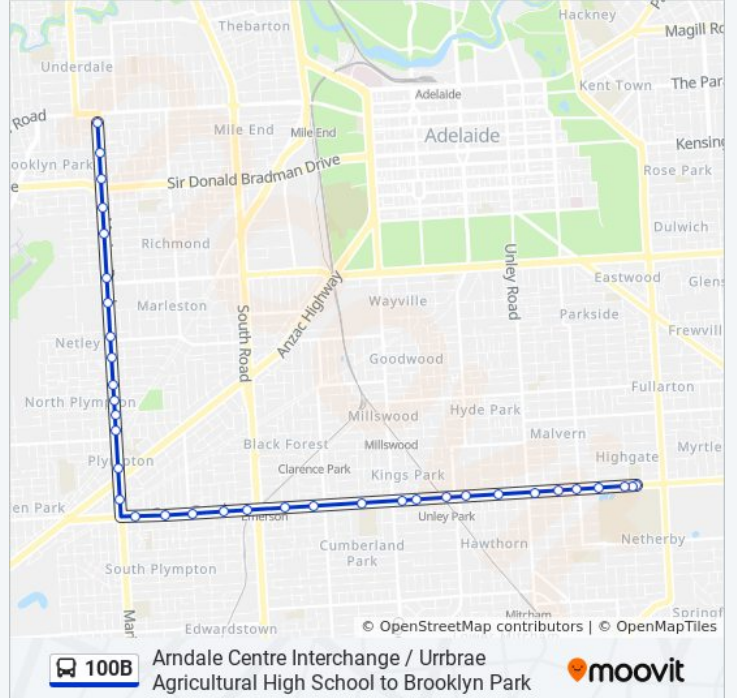

Arndale Centre Interchange / Urrbrae Agricultural High School to Brooklyn Park

[Get The App](#)

The 100B bus line (Arndale Centre Interchange / Urrbrae Agricultural High School to Brooklyn Park) has 2 routes. For regular weekdays, their operation hours are:

(1) Brooklyn Park: 15:35(2) Brooklyn Park: 08:05

Use the Moovit App to find the closest 100B bus station near you and find out when is the next 100B bus arriving.

Direction: Brooklyn Park

34 stops

[VIEW LINE SCHEDULE](#)

- Stop 165 Cross Rd - South side
- Stop 166 Cross Rd - South side
- Stop 167 Cross Rd - South side
- Stop 168 Cross Rd - South side
- Stop 169 Cross Rd - South side
- Stop 170 Cross Rd - South side
- Stop 171 Cross Rd - South side
- Stop 172 Cross Rd - South side
- Stop 173 Cross Rd - South side
- Stop 174 Cross Rd - South side
- Stop 175 Cross Rd - South side
- Stop 176 Cross Rd - South side
- Stop 177 Cross Rd - South side
- Stop 178 Cross Rd - South side
- Stop 179 Cross Rd - South side
- Stop 180 Cross Rd - South side
- Stop 181 Cross Rd - South side
- Stop 182 Cross Rd - South side
- Stop 183 Cross Rd - South side
- Stop 12 Marion Rd - West side
- Stop 11 Marion Rd - West side

Direction: Brooklyn Park

26 stops

[VIEW LINE SCHEDULE](#)

- Zone A Ardale Interchange
- Stop 25 Torrens Rd - South West side
- Stop 224 Woodville Rd - East side
- Stop 223 Woodville Rd - East side
- Stop 222 Woodville Rd - East side
- Stop 221 Woodville Rd - East side
- Stop 220 Woodville Rd - East side
- Stop 219 Woodville Rd - East side
- Stop 218 Findon Rd - East side
- Stop 217 Findon Rd - East side
- Stop 216 Findon Rd - East side
- Stop 23 Findon Rd - East side
- Stop 22A Crittenden Rd - North East side
- Stop 22 Crittenden Rd - North East side
- Stop 21 Crittenden Rd - North East side
- Stop 20 Crittenden Rd - North East side