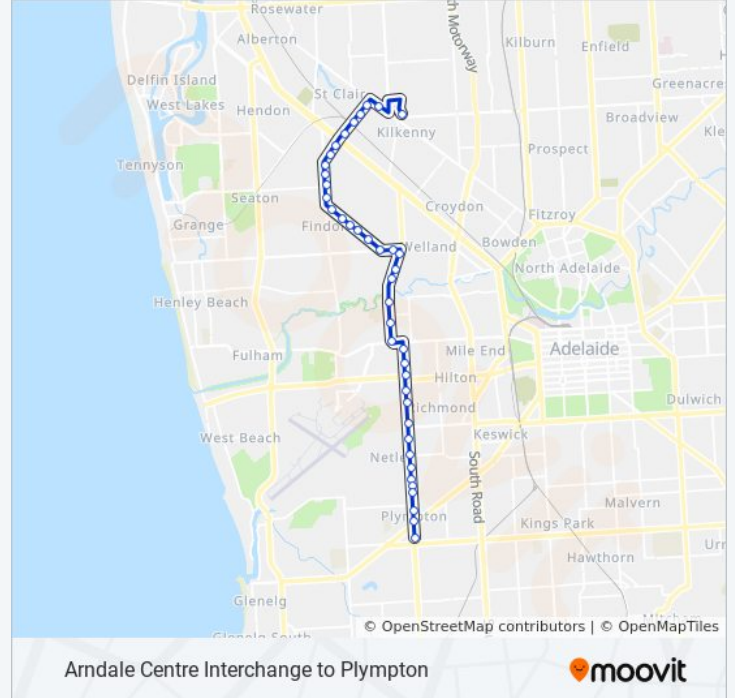

Direction: Plympton

Stops: 40

Trip Duration: 31 min

Line Summary:

Stop 16 Grange Rd - North side

Stop 207 Holbrooks Rd - East side

Stop 206 Holbrooks Rd - East side

Stop 205 Holbrooks Rd - East side

Stop 13 Holbrooks Rd - East side

Stop 10 Holbrooks Rd - East side

Stop 9A Holbrooks Rd - East side

Stop 8A Marion Rd - East side

Stop 8B Marion Rd - East side

Stop 8C Marion Rd - East side

Stop 8D Marion Rd - East side

Stop 8E Marion Rd - East side

Stop 8F Marion Rd - East side

Stop 8G Marion Rd - East side

Stop 8H Marion Rd - East side

Stop 9 Marion Rd - East side

Stop 9A Marion Rd - East side

Stop 9B Marion Rd - East side

Stop 9C Marion Rd - East side

Stop 10 Marion Rd - East side

Stop 11 Marion Rd - East side

Stop 12 Marion Rd - East side

100P bus time schedules and route maps are available in an offline PDF at moovitapp.com. Use the [Moovit App](#) to see live bus times, train schedule or subway schedule, and step-by-step directions for all public transit in Adelaide.