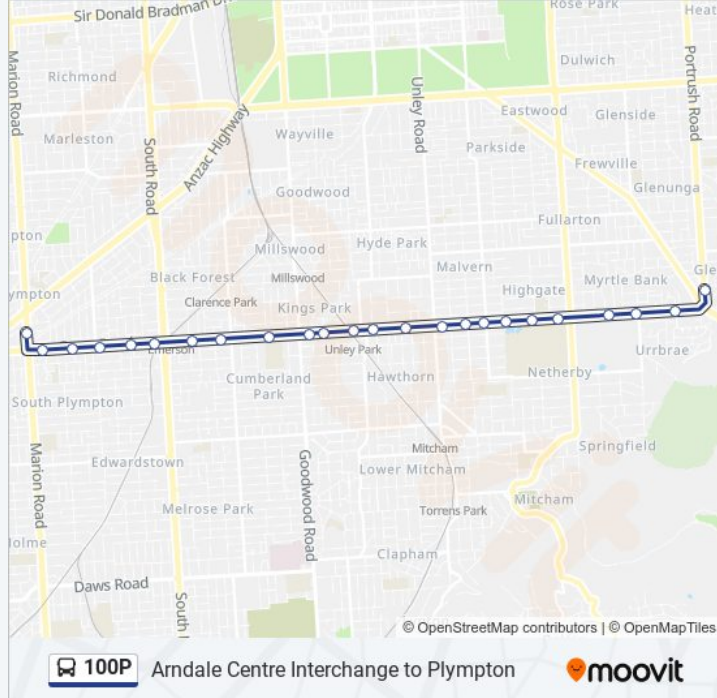

The 100P bus line (Arndale Centre Interchange to Plympton) has 2 routes. For regular weekdays, their operation hours are:

(1) Plympton: 15:31 - 18:58(2) Plympton: 18:15 - 18:55

Use the Moovit App to find the closest 100P bus station near you and find out when is the next 100P bus arriving.

100P bus Info

Direction: Plympton

Stops: 24

Trip Duration: 23 min

Line Summary:

Stop 182 Cross Rd - South side

Stop 183 Cross Rd - South side

Stop 12 Marion Rd - West side

Direction: Plympton

40 stops

[VIEW LINE SCHEDULE](#)

Zone A Arndale Interchange

Stop 25 Torrens Rd - South West side

Stop 224 Woodville Rd - East side

Stop 223 Woodville Rd - East side

Stop 222 Woodville Rd - East side

Direction: Plympton

Stops: 40

Trip Duration: 31 min

Line Summary:

Stop 16 Grange Rd - North side

Stop 207 Holbrooks Rd - East side

Stop 206 Holbrooks Rd - East side

Stop 205 Holbrooks Rd - East side