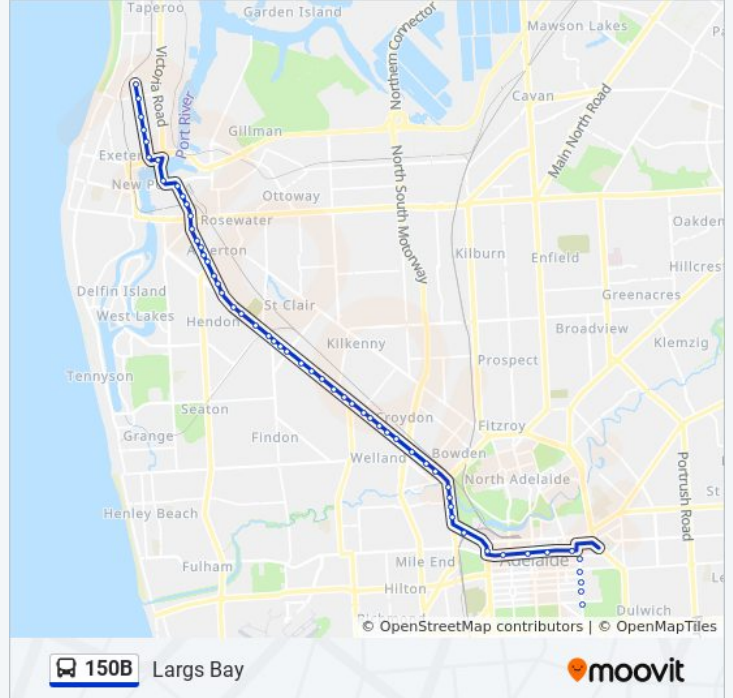

150B bus Info

Direction: Largs Bay

Stops: 56

Trip Duration: 42 min

Line Summary:

- Stop 14 Port Rd - South side
- Stop 15 Port Rd - South West side
- Stop 16 Port Rd - South West side
- Stop 17 Port Rd - South West side
- Stop 18 Port Rd - South West side
- Stop 19 Port Rd - South side
- Stop 20 Port Rd - South West side
- Stop 21 Port Rd - South West side
- Stop 22 Port Rd - South side
- Stop 23 Port Rd - South West side
- Stop 24 Port Rd - South side
- Stop 25 Port Rd - South West side
- Stop 26 Port Rd - South West side
- Stop 27 Port Rd - South West side
- Stop 29 Port Rd - South West side
- Stop 30 Port Rd - South West side
- Stop 31 Port Rd - South West side
- Stop 32 Port Rd - South West side
- Stop 33 Port Rd - South West side
- Stop 34 Port Rd - South West side
- Stop 35 Port Rd - South West side
- Stop 36 Port Rd - South West side
- Stop 37 Commercial Rd - West side
- Stop 38 Commercial Rd - South West side
- Stop 39 Commercial Rd - South West side
- Zone A Port Adelaide Interchange - West side
- Stop 41 Nelson St - West side
- Stop 42D Semaphore Rd - South side
- Stop 43 Fletcher Rd - West side
- Stop 44 Fletcher Rd - West side
- Stop 45 Fletcher Rd - West side
- Stop 46 Fletcher Rd - West side
- Stop 47 Fletcher Rd - West side