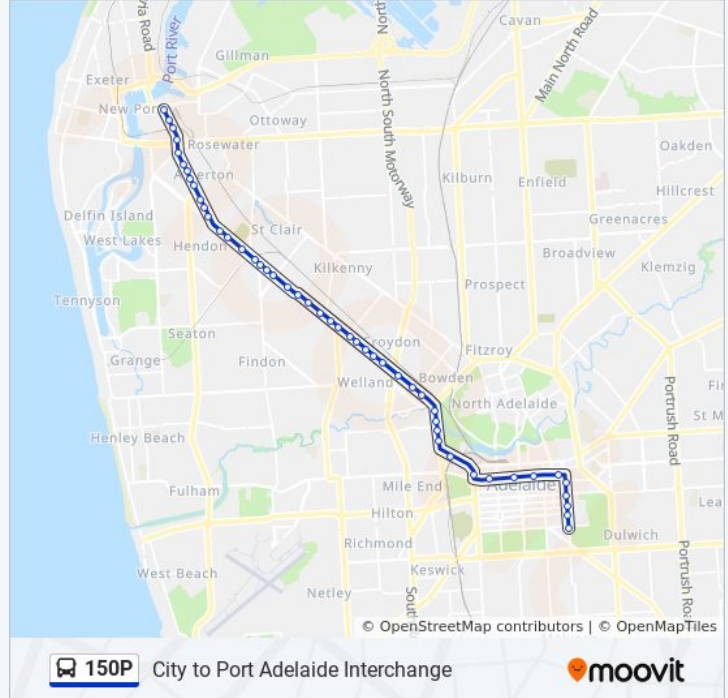

 150P

City to Port Adelaide Interchange

[View In Website Mode](#)

The 150P bus line City to Port Adelaide Interchange has one route. For regular weekdays, their operation hours are:
 (1) Port Adelaide: 9:58 PM - 10:58 PM
 Use the Moovit App to find the closest 150P bus station near you and find out when is the next 150P bus arriving.

150P bus Info

Direction: Port Adelaide

Stops: 48

Trip Duration: 33 min

Line Summary:

- Stop 14 Port Rd - South side
- Stop 15 Port Rd - South West side
- Stop 16 Port Rd - South West side
- Stop 17 Port Rd - South West side
- Stop 18 Port Rd - South West side
- Stop 19 Port Rd - South side
- Stop 20 Port Rd - South West side
- Stop 21 Port Rd - South West side
- Stop 22 Port Rd - South side
- Stop 23 Port Rd - South West side
- Stop 24 Port Rd - South side
- Stop 25 Port Rd - South West side
- Stop 26 Port Rd - South West side
- Stop 27 Port Rd - South West side
- Stop 29 Port Rd - South West side
- Stop 30 Port Rd - South West side
- Stop 31 Port Rd - South West side
- Stop 32 Port Rd - South West side
- Stop 33 Port Rd - South West side
- Stop 34 Port Rd - South West side
- Stop 35 Port Rd - South West side
- Stop 36 Port Rd - South West side
- Stop 37 Commercial Rd - West side
- Stop 38 Commercial Rd - South West side
- Stop 39 Commercial Rd - South West side
- Zone A Port Adelaide Interchange - West side