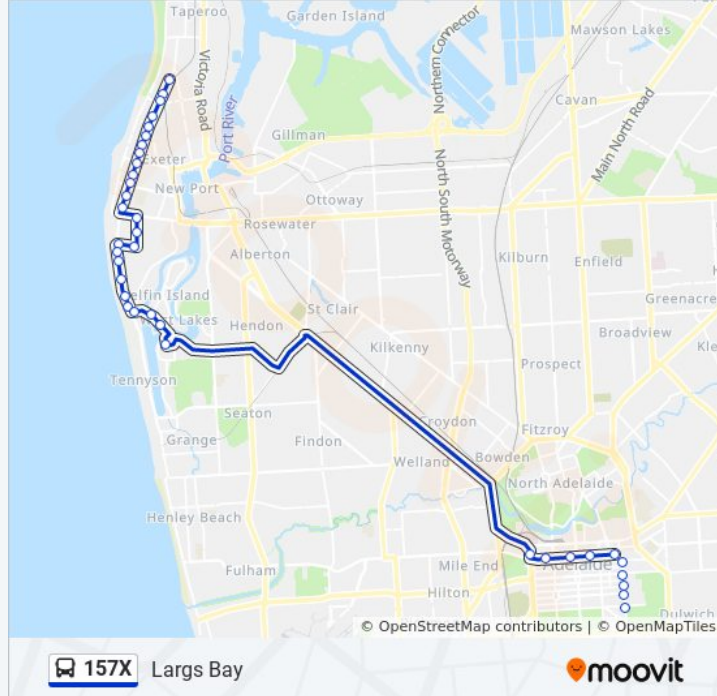

Stop 35B Military Rd - South West side

Stop 36 First Ave - North side

Stop 36A First Ave - North side

Stop 36B Sansom Rd - West side

Stop 36C Sansom Rd - West side

Stop 39M Military Rd - West side

Stop 40M Military Rd - West side

Stop 43A Military Rd - West side

Stop 43B Military Rd - West side

Stop 44 Military Rd - West side

Stop 45A Military Rd - West side

Stop 45B Military Rd - West side

Stop 45C Military Rd - North West side

Stop 45D Military Rd - North West side

Stop 46 Military Rd - North West side

Stop 47 Military Rd - North West side

Stop 48 Military Rd - North West side

Stop 49 Military Rd - North West side

157X bus time schedules and route maps are available in an offline PDF at moovitapp.com. Use the [Moovit App](#) to see live bus times, train schedule or subway schedule, and step-by-step directions for all public transit in Adelaide.

[About Moovit](#) • [MaaS Solutions](#) • [Supported Countries](#) • [Mooviter Community](#)

© 2024 Moovit - All Rights Reserved

Check Live Arrival Times