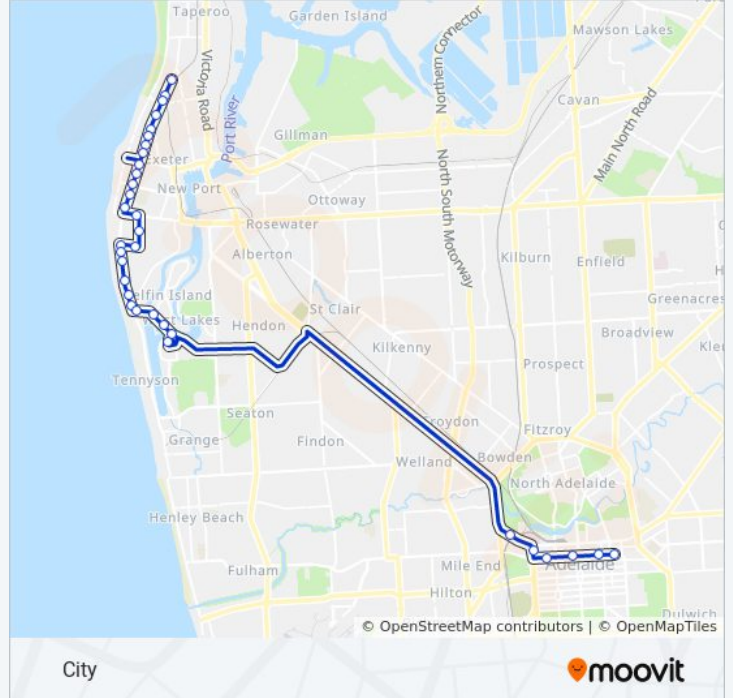

**157X bus Info**

**Direction:** City

**Stops:** 33

**Trip Duration:** 59 min

**Line Summary:**

- Stop 33G West Lakes Blvd - North side
- Stop 33F West Lakes Blvd - North side
- Stop 33E West Lakes Blvd - North East side
- Stop 33D West Lakes Blvd - North side
- Zone A West Lakes Interchange - North side
- Stop 1 Port Rd - North side
- Stop B1 West Tce - East side
- Stop B2 Currie St - North side
- Stop E1 Currie St - North side
- Stop G3 Grenfell St - North side
- Stop I1 Grenfell St - North side

**Direction: Largs Bay**

36 stops

[VIEW LINE SCHEDULE](#)

- Stop O2 Hutt Rd - West side
- Stop Q1 Hutt St - West side
- Stop S1 Hutt St - West side
- Stop T1 Hutt St - West side
- Stop V1 Hutt St - West side
- Stop R1 Grenfell St - South side
- Stop T2 Grenfell St - South side
- Stop V3 Currie St - South side
- Stop X1 Currie St - South side
- Stop X1 West Tce - West side
- Zone B West Lakes Interchange - West side
- Stop 33E West Lakes Blvd - South side
- Stop 33F West Lakes Blvd - South side
- Stop 33G West Lakes Blvd - South side
- Stop 34 Military Rd - South West side
- Stop 34A Military Rd - South West side
- Stop 35 Military Rd - West side
- Stop 35A Military Rd - West side

**157X bus Info**

**Direction:** Largs Bay

**Stops:** 36

**Trip Duration:** 57 min

**Line Summary:**

Stop 35B Military Rd - South West side

Stop 36 First Ave - North side

Stop 36A First Ave - North side