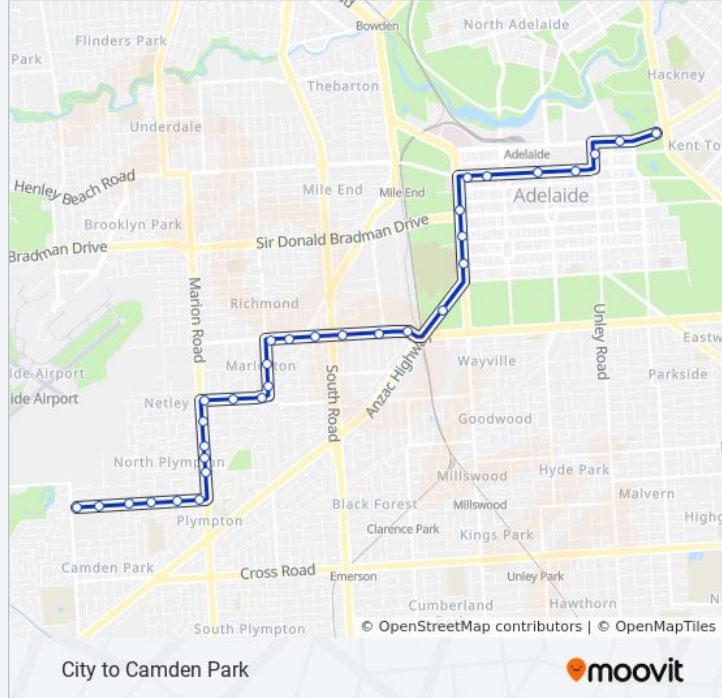

City to Camden Park

View In Website Mode

The 167C bus line City to Camden Park has one route. For regular weekdays, their operation hours are:

(1) Camden Park: 8:11 AM - 2:43 PM

Use the Moovit App to find the closest 167C bus station near you and find out when is the next 167C bus arriving.

**Direction: Camden Park**

32 stops

[VIEW LINE SCHEDULE](#)

- Stop 1 Botanic Rd - South East side
- Stop R1 North Tce - South side
- Stop B2 Pulteney St - East side
- Stop T2 Grenfell St - South side
- Stop V3 Currie St - South side
- Stop X1 Currie St - South side
- Stop Y2 Currie St - South side
- Stop F1 West Tce - East side
- Stop H1 West Tce - East side
- Stop J1 West Tce - East side
- Stop Z1 Anzac Hwy - South East side
- Stop 1A Richmond Rd - South side
- Stop 2 Richmond Rd - South side
- Stop 3 Richmond Rd - South side
- Stop 3A Richmond Rd - South side
- Stop 4 Richmond Rd - South side
- Stop 5 Richmond Rd - South side
- Stop 6 Grove Ave - East side
- Stop 7 Grove Ave - East side
- Stop 8 Galway Ave - South side
- Stop 8A Galway Ave - South side
- Stop 8B Galway Ave - South side

**167C bus Info**

**Direction:** Camden Park

**Stops:** 32

**Trip Duration:** 35 min

**Line Summary:**

Stop 9 Marion Rd - East side

Stop 9A Marion Rd - East side

Stop 9B Marion Rd - East side

Stop 9C Marion Rd - East side

Stop 10 Mooringe Ave - South side

Stop 11 Mooringe Ave - South side

Stop 12 Mooringe Ave - South side

Stop 13 Mooringe Ave - South side

Stop 14 Mooringe Ave - South side

Stop 15 Mooringe Ave - South side