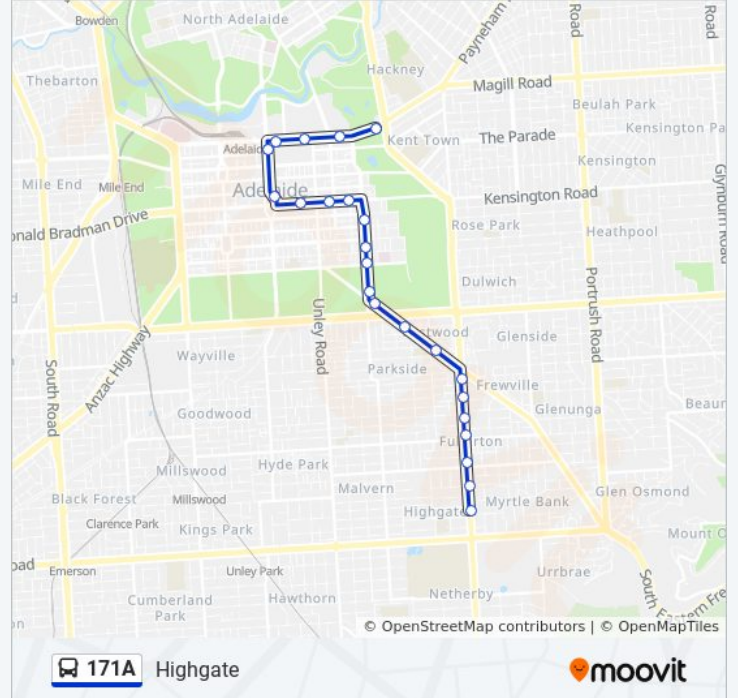

 171A

Highgate

Get The App

The 171A bus line Highgate has one route. For regular weekdays, their operation hours are:

(1) Highgate: 06:01

Use the Moovit App to find the closest 171A bus station near you and find out when is the next 171A bus arriving.

**Direction: Highgate**

24 stops

[VIEW LINE SCHEDULE](#)

- Stop 1 Botanic Rd - South East side
- Stop R1 North Tce - South side
- Stop T1 North Tce - South side
- Stop U1 North Tce - South side
- Stop C3 King William St - East side
- Stop F2 King William St - North East side
- Stop G2 Wakefield St - North side
- Stop H1 Wakefield St - North side
- Stop I1 Wakefield St - North side
- Stop H1 Hutt St - East side
- Stop J1 Hutt St - East side
- Stop K1 Hutt St - East side
- Stop L1 Hutt Rd - East side
- Stop L1 Glen Osmond Rd - North East side
- Stop 1 Glen Osmond Rd - North East side
- Stop 3 Glen Osmond Rd - North East side
- Stop 5 Fullarton Rd - East side
- Stop 6 Fullarton Rd - East side
- Stop 7 Fullarton Rd - East side
- Stop 8 Fullarton Rd - East side
- Stop 9 Fullarton Rd - East side
- Stop 10 Fullarton Rd - East side

**171A bus Time Schedule**

Highgate Route Timetable:

Sunday	09:13 - 17:13
Monday	06:01
Tuesday	06:01
Wednesday	06:01
Thursday	06:01
Friday	06:01
Saturday	08:16 - 17:13

**171A bus Info**

**Direction:** Highgate

**Stops:** 24

**Trip Duration:** 29 min

**Line Summary:**

Stop 11 Fullarton Rd - East side

Stop 12 Fullarton Rd - East side

171A bus time schedules and route maps are available in an offline PDF at [moovitapp.com](https://moovitapp.com). Use the [Moovit App](#) to see live bus times, train schedule or subway schedule, and step-by-step directions for all public transit in Adelaide.