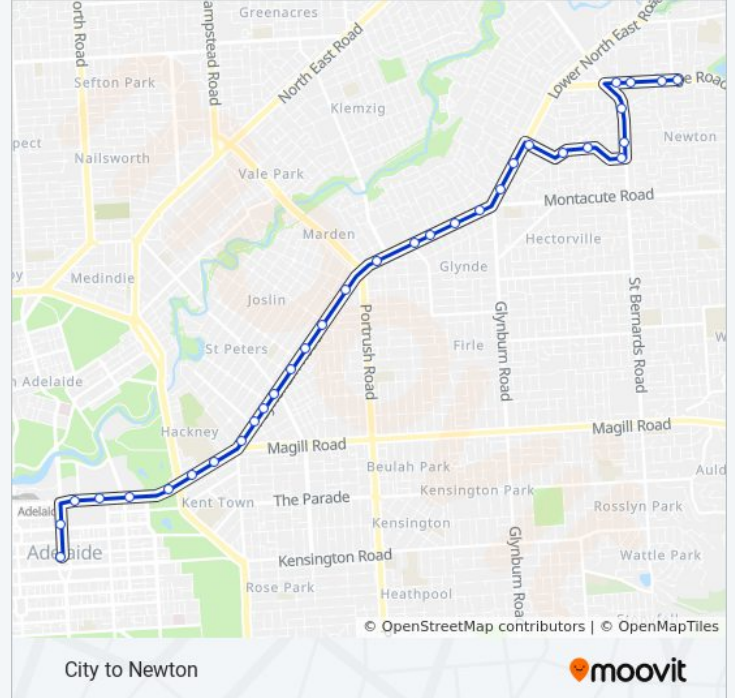

City to Newton

[View In Website Mode](#)

The 176G bus line City to Newton has one route. For regular weekdays, their operation hours are:

(1) Newton: 4:35 PM - 6:19 PM

Use the Moovit App to find the closest 176G bus station near you and find out when is the next 176G bus arriving.

176G bus Info**Direction:** Newton**Stops:** 33**Trip Duration:** 41 min**Line Summary:**

side

Stop 19 Lower North East Rd - North West side

Stop 20 Heading Ave - North side

Stop 21 Clairville Rd - North West side

Stop 22 Reserve Rd - North West side

Stop 23 Cresdee Rd - North side

Stop 23A Newton Rd - West side

Stop 24 Newton Rd - West side

Stop 25 Gorge Rd - North side

Stop 26 Gorge Rd - North side

Stop 26A Gorge Rd - North side

Stop 27 Gorge Rd - North side

176G bus time schedules and route maps are available in an offline PDF at moovitapp.com. Use the [Moovit App](#) to see live bus times, train schedule or subway schedule, and step-by-step directions for all public transit in Adelaide.