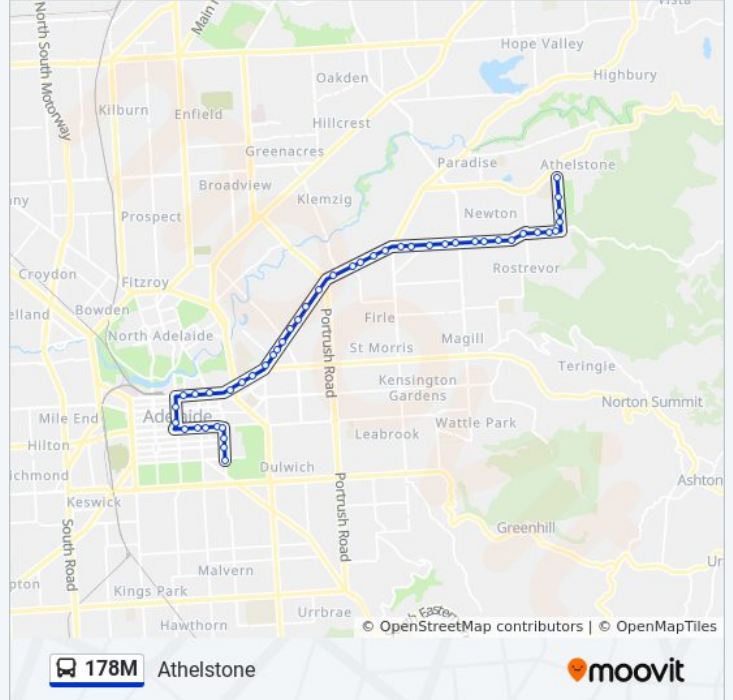

**Direction: Athelstone**

46 stops

[VIEW LINE SCHEDULE](#)

- Stop O2 Hutt Rd - West side
- Stop Q1 Hutt St - West side
- Stop S1 Hutt St - West side
- Stop T1 Hutt St - West side
- Stop R1 Wakefield St - South side
- Stop S1 Wakefield St - South side
- Stop T1 Wakefield St - South side
- Stop U1 Wakefield St - South side
- Stop V1 King William St - West side
- Stop X1 King William St - West side
- Stop F1 North Tce - North side
- Stop G1 North Tce - North side
- Stop I1 North Tce - North side
- Stop 1 Botanic Rd - North West side
- Stop 2 North Tce - North West side
- Stop 3 North Tce - North side
- Stop 4 Payneham Rd - North West side
- Stop 5 Payneham Rd - North West side
- Stop 6 Payneham Rd - North West side
- Stop 7 Payneham Rd - North West side
- Stop 8 Payneham Rd - West side
- Stop 9 Payneham Rd - West side

**178M bus Info**

**Direction:** Athelstone

**Stops:** 46

**Trip Duration:** 47 min

**Line Summary:**

- Stop 10 Payneham Rd - West side
- Stop 12 Payneham Rd - North West side
- Stop 13 Payneham Rd - North side
- Stop 14 Payneham Rd - North West side
- Stop 15 Payneham Rd - North West side
- Stop 16 Payneham Rd - North West side
- Stop 17 Payneham Rd - North West side
- Stop 18 Montacute Rd - North side
- Stop 19 Montacute Rd - North side
- Stop 20 Montacute Rd - North side
- Stop 21 Montacute Rd - North side
- Stop 22 Montacute Rd - North side
- Stop 23 Montacute Rd - North side
- Stop 23A Montacute Rd - North side
- Stop 24 Montacute Rd - North side
- Stop 25 Montacute Rd - North side
- Stop 26 Montacute Rd - North side
- Stop 27 Montacute Rd - North side
- Stop 28 Montacute Rd - North side
- Stop 29 Montacute Rd - North side
- Stop 30 Maryvale Rd - West side
- Stop 31 Maryvale Rd - West side
- Stop 32 Maryvale Rd - West side
- Stop 33M Maryvale Rd - West side