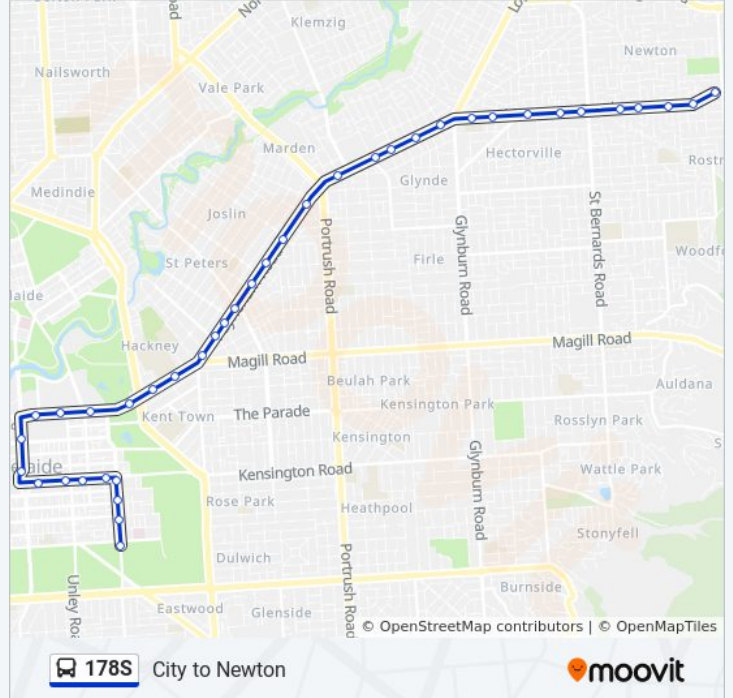

 178S

City to Newton

[View In Website Mode](#)

The 178S bus line City to Newton has one route. For regular weekdays, their operation hours are:

(1) Newton: 8:25 AM - 2:44 PM

Use the Moovit App to find the closest 178S bus station near you and find out when is the next 178S bus arriving.

**Direction: Newton**

39 stops

[VIEW LINE SCHEDULE](#)

- Stop O3 Hutt Rd - West side
- Stop Q1 Hutt St - West side
- Stop S1 Hutt St - West side
- Stop T1 Hutt St - West side
- Stop R1 Wakefield St - South side
- Stop S1 Wakefield St - South side
- Stop T1 Wakefield St - South side
- Stop U1 Wakefield St - South side
- Stop V1 King William St - West side
- Stop X1 King William St - West side
- Stop F1 North Tce - North side
- Stop G1 North Tce - North side
- Stop I1 North Tce - North side
- Stop 1 Botanic Rd - North West side
- Stop 2 North Tce - North West side
- Stop 3 North Tce - North side
- Stop 4 Payneham Rd - North West side
- Stop 5 Payneham Rd - North West side
- Stop 6 Payneham Rd - North West side
- Stop 7 Payneham Rd - North West side
- Stop 8 Payneham Rd - West side
- Stop 9 Payneham Rd - West side

**178S bus Info**

**Direction:** Newton

**Stops:** 39

**Trip Duration:** 32 min

**Line Summary:**

- Stop 10 Payneham Rd - West side
- Stop 12 Payneham Rd - North West side
- Stop 13 Payneham Rd - North side
- Stop 14 Payneham Rd - North West side
- Stop 15 Payneham Rd - North West side
- Stop 16 Payneham Rd - North West side
- Stop 17 Payneham Rd - North West side
- Stop 18 Montacute Rd - North side
- Stop 19 Montacute Rd - North side
- Stop 20 Montacute Rd - North side
- Stop 21 Montacute Rd - North side
- Stop 22 Montacute Rd - North side
- Stop 23 Montacute Rd - North side
- Stop 23A Montacute Rd - North side
- Stop 24 Montacute Rd - North side
- Stop 25 Montacute Rd - North side
- Stop 26 Montacute Rd - North side