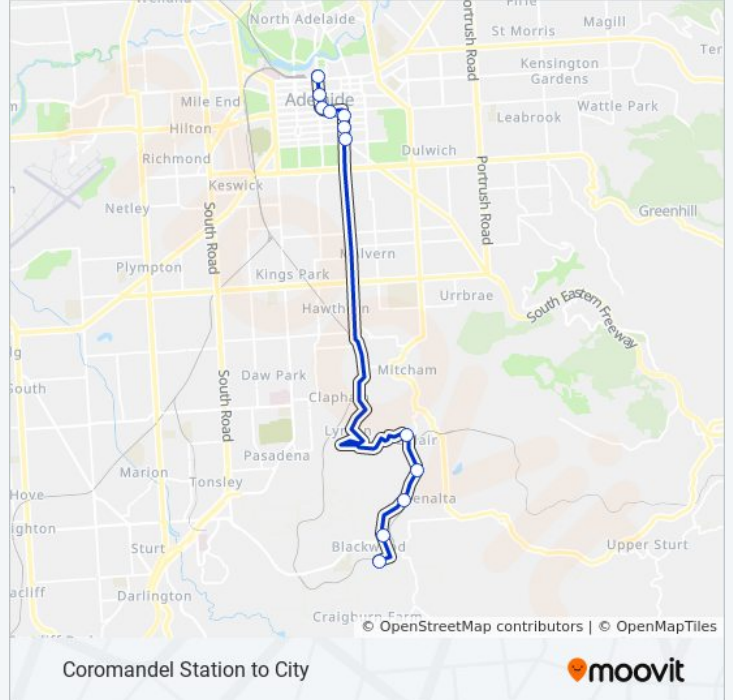

Use the Moovit App to find the closest 197X bus station near you and find out when is the next 197X bus arriving.

Direction: City

13 stops

[VIEW LINE SCHEDULE](#)

Stop 34 Johnson Pde - North side

Stop 31 Main Rd - West side

197X bus Info

Direction: City

Stops: 13

Trip Duration: 48 min

Line Summary:

Direction: Coromandel Station

12 stops

[VIEW LINE SCHEDULE](#)

- Stop A3 King William Rd - East side
- Stop D1 King William St - East side
- Stop F1 King William St - North East side
- Stop G1 Wakefield St - North side
- Stop G1 Pulteney St - East side
- Stop I1 Pulteney St - East side
- Stop K1 Pulteney St - East side
- Stop 23 Main Rd - North East side
- Stop 26 Main Rd - East side
- Stop 28 Main Rd - East side
- Stop 31 Main Rd - North East side
- Stop 34 Johnson Pde - South side

197X bus Info

Direction: Coromandel Station

Stops: 12

Trip Duration: 46 min

Line Summary:

197X bus time schedules and route maps are available in an offline PDF at moovitapp.com. Use the [Moovit App](#) to see live bus times, train schedule or subway schedule, and step-by-step directions for all public transit in Adelaide.