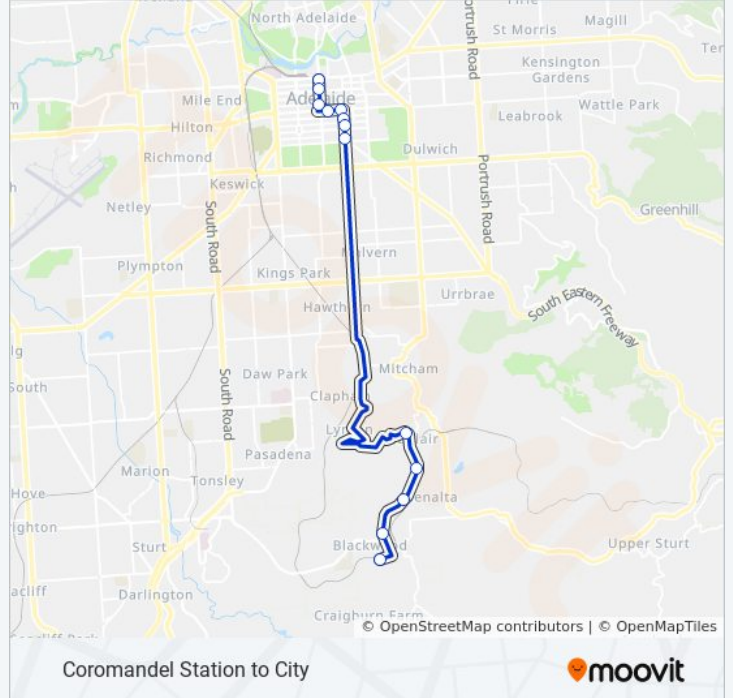

Stop 28 Main Rd - North West side

Stop 26 Main Rd - West side

Stop 23 Main Rd - West side

Stop P1 Pulteney St - West side

Stop R1 Pulteney St - West side

Stop S1 Pulteney St - West side

Stop T1 Wakefield St - South side

Stop U1 Wakefield St - South side

Stop V1 King William St - West side

Stop X1 King William St - West side

Stop Y2 King William St - West side

197X bus Time Schedule

City Route Timetable:

Sunday	Not Operational
Monday	7:35 AM
Tuesday	7:35 AM
Wednesday	7:35 AM
Thursday	7:35 AM
Friday	7:35 AM
Saturday	Not Operational

197X bus Info

Direction: City

Stops: 13

Trip Duration: 48 min

Line Summary:

Direction: Coromandel Station

12 stops

[VIEW LINE SCHEDULE](#)

- Stop A3 King William Rd - East side
- Stop D1 King William St - East side
- Stop F1 King William St - North East side
- Stop G1 Wakefield St - North side
- Stop G1 Pulteney St - East side
- Stop I1 Pulteney St - East side
- Stop K1 Pulteney St - East side
- Stop 23 Main Rd - North East side
- Stop 26 Main Rd - East side
- Stop 28 Main Rd - East side
- Stop 31 Main Rd - North East side
- Stop 34 Johnson Pde - South side