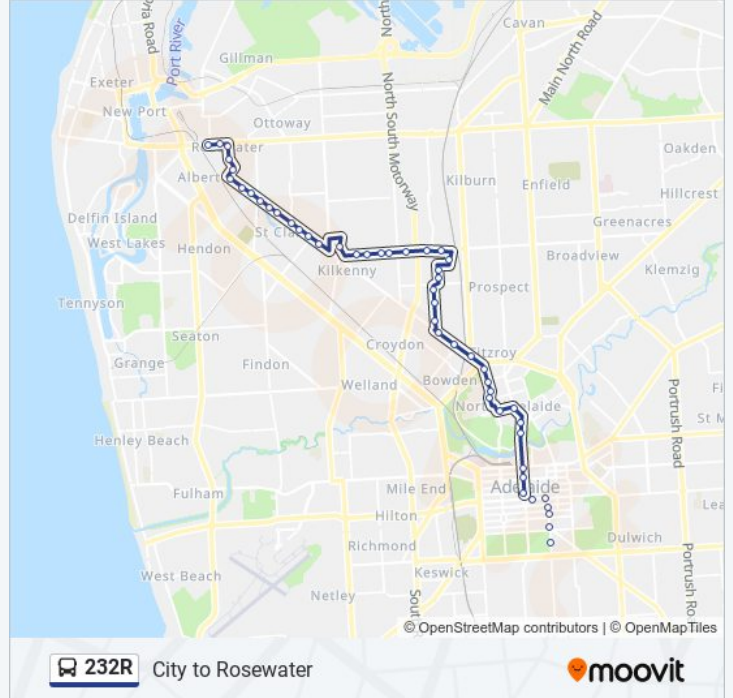

The 232R bus line City to Rosewater has one route. For regular weekdays, their operation hours are:

(1) Rosewater: 16:58 - 18:44

Use the Moovit App to find the closest 232R bus station near you and find out when is the next 232R bus arriving.

**232R bus Info**

**Direction:** Rosewater

**Stops:** 49

**Trip Duration:** 51 min

**Line Summary:**

- Stop 14 Harrison Rd - West side
- Stop 15 Oldsmobile Tce - West side
- Stop 15A Oldsmobile Tce - West side
- Stop 15B Pedder Cres - West side
- Stop 16 Regency Rd - South side
- Stop 17 Regency Rd - South side
- Stop 18 Regency Rd / Days Rd - South side
- Stop 19 Regency Rd / Rickaby St - South side
- Stop 20 Regency Rd / Romney Ave - South side
- Stop 21 Regency Rd - South side
- Stop 22 Regency Rd - South side
- Zone C Arndale Interchange
- Stop 25 Torrens Rd - South West side
- Stop 26 Torrens Rd - South side
- Stop 27 Torrens Rd - South side
- Stop 28 Torrens Rd - South side
- Stop 29 Torrens Rd - South side
- Stop 30 Torrens Rd - South side
- Stop 31 Torrens Rd - South side
- Stop 31A Torrens Rd - South side
- Stop 32 Torrens Rd - South side
- Stop 33 Torrens Rd - South side
- Stop 33A Newcastle St - West side
- Stop 34 Newcastle St - West side
- Stop 34A Newcastle St - West side
- Stop 35G Grand Junction Rd - South side
- Stop 36G Grand Junction Rd - South side