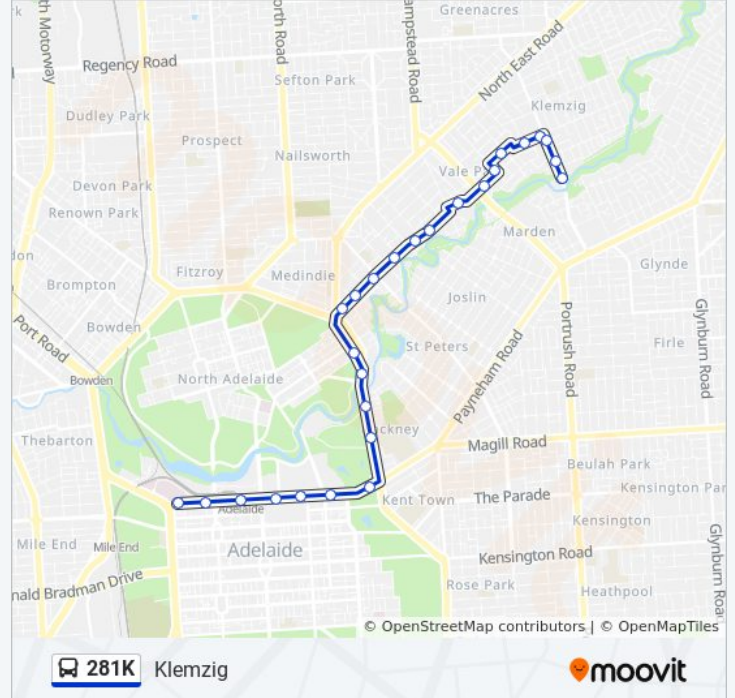

Stop 16 Wilpena Ave - North side

Stop 17B O.G. Rd - East side

Stop 17A O.G. Rd - East side

Stop 17 O.G. Rd - East side

281K bus time schedules and route maps are available in an offline PDF at moovitapp.com. Use the [Moovit App](#) to see live bus times, train schedule or subway schedule, and step-by-step directions for all public transit in Adelaide.

[About Moovit](#) • [MaaS Solutions](#) • [Supported Countries](#) • [Mooviter Community](#)

© 2023 Moovit - All Rights Reserved

Check Live Arrival Times