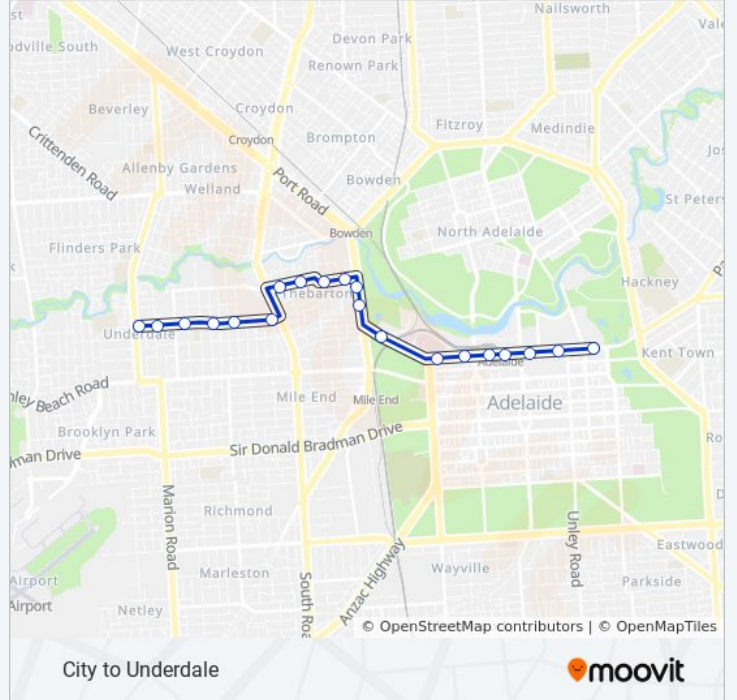

 286A

City to Underdale

Get The App

The 286A bus line City to Underdale has one route. For regular weekdays, their operation hours are:

(1) Underdale: 08:18 - 08:35

Use the Moovit App to find the closest 286A bus station near you and find out when is the next 286A bus arriving.

**Direction: Underdale**

20 stops

[VIEW LINE SCHEDULE](#)

- Stop R1 North Tce - South side
- Stop T1 North Tce - South side
- Stop U1 North Tce - South side
- Stop W1 North Tce - South side
- Stop W2 North Tce - South side
- Stop X1 North Tce - South side
- Stop Y2 North Tce - South side
- Stop 1 Port Rd - South side
- Stop 2 Port Rd - West side
- Stop 3 Port Rd - West side
- Stop 4 Phillips St - South side
- Stop 5 Phillips St - South side
- Stop 5A West Thebarton Rd - South side
- Stop 5B West Thebarton Rd - South side
- Stop 6 Ashley St - South side
- Stop 8 Ashley St - South side
- Stop 9 Ashley St - South side
- Stop 10 Ashley St - South side
- Stop 11 Ashley St - South side
- Stop 12 Ashley St - South side

**286A bus Time Schedule**

Underdale Route Timetable:

Sunday	Not Operational
Monday	Not Operational
Tuesday	08:18 - 08:35
Wednesday	08:18 - 08:35
Thursday	08:18 - 08:35
Friday	08:18 - 08:35
Saturday	Not Operational

**286A bus Info**

**Direction:** Underdale

**Stops:** 20

**Trip Duration:** 26 min

**Line Summary:**

286A bus time schedules and route maps are available in an offline PDF at moovitapp.com. Use the [Moovit App](#) to see live bus times, train schedule or subway schedule, and step-by-step directions for all public transit in Adelaide.