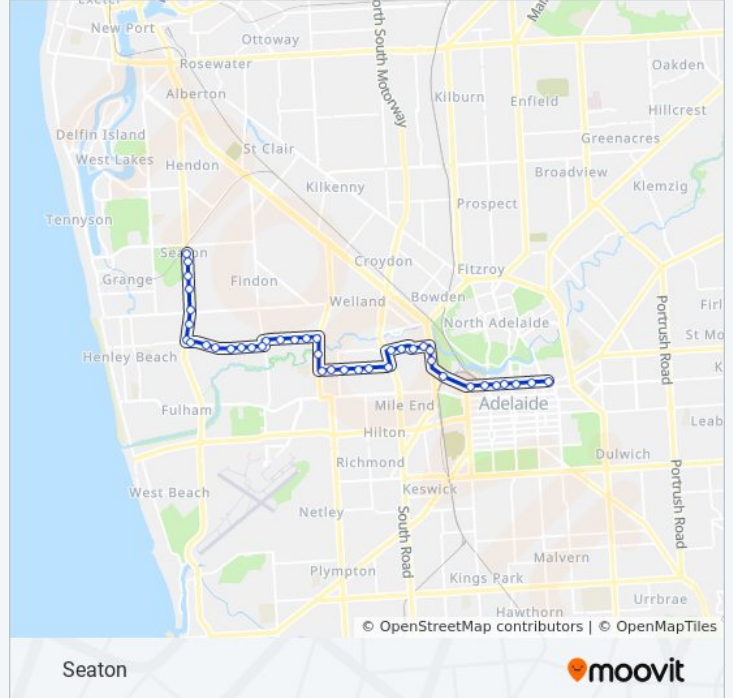

 288S

Seaton

Get The App

The 288S bus line Seaton has one route. For regular weekdays, their operation hours are:

(1) Seaton: 16:17 - 18:27

Use the Moovit App to find the closest 288S bus station near you and find out when is the next 288S bus arriving.

Direction: Seaton

41 stops

[VIEW LINE SCHEDULE](#)

- Stop 1 Botanic Rd - South East side
- Stop R1 North Tce - South side
- Stop T1 North Tce - South side
- Stop U1 North Tce - South side
- Stop W1 North Tce - South side
- Stop W2 North Tce - South side
- Stop X1 North Tce - South side
- Stop Y2 North Tce - South side
- Stop 1 Port Rd - South side
- Stop 2 Port Rd - West side
- Stop 3 Port Rd - West side
- Stop 4 Phillips St - South side
- Stop 5 Phillips St - South side
- Stop 5A West Thebarton Rd - South side
- Stop 5B West Thebarton Rd - South side
- Stop 6 Ashley St - South side
- Stop 8 Ashley St - South side
- Stop 9 Ashley St - South side
- Stop 10 Ashley St - South side
- Stop 11 Ashley St - South side
- Stop 12 Ashley St - South side
- Stop 13 Holbrooks Rd - West side

288S bus Info

Direction: Seaton

Stops: 41

Trip Duration: 48 min

Line Summary:

- Stop 14 Hartley Rd - South side
- Stop 15 Hartley Rd - South side
- Stop 16 Hartley Rd - South side
- Stop 17 Hartley Rd - South side
- Stop 18 Hartley Rd - South East side
- Stop 19 Valetta Rd - South side
- Stop 20 Valetta Rd - South side
- Stop 21 Valetta Rd - South side
- Stop 22 Valetta Rd - South side
- Stop 23 Valetta Rd - South side
- Stop 24 Valetta Rd - South side
- Stop 25 Valetta Rd - South side
- Stop 25A Tapleys Hill Rd - West side
- Stop 25B Tapleys Hill Rd - West side
- Stop 26 Tapleys Hill Rd - West side
- Stop 27 Tapleys Hill Rd - West side
- Stop 28 Tapleys Hill Rd - West side
- Stop 28A Tapleys Hill Rd - West side
- Stop 28B Tapleys Hill Rd - West side