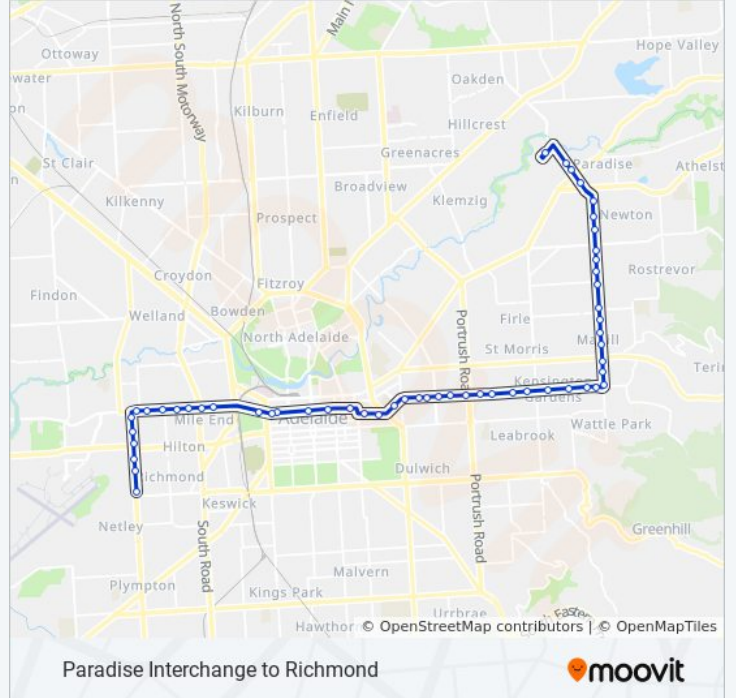

Stop 25A Darley Rd - East side

Stop 25 Darley Rd - North East side

Stop 24A Darley Rd - East side

Stop 24 Newton Rd - East side

Stop 23A Newton Rd - East side

Stop 23 Newton Rd - East side

Stop 22B St Bernards Rd - East side

Stop 22A St Bernards Rd - East side

Stop 22 St Bernards Rd - East side

Stop 21C St Bernards Rd - East side

Stop 21B St Bernards Rd - East side

Stop 21A St Bernards Rd - East side

Stop 21 St Bernards Rd - East side

Stop 20 St Bernards Rd - East side

Stop 19C Penfold Rd - East side

Stop 19B Penfold Rd - East side

Stop 19A Penfold Rd - East side

Stop 18 The Parade - South side

Stop 17 The Parade - South side

Stop 16 The Parade - South side

H20R bus Info

Direction: Richmond

Stops: 54

Trip Duration: 66 min

Line Summary:

- Stop 14 The Parade - South side
- Stop 13 The Parade - South side
- Stop 12 The Parade - South side
- Stop 11 The Parade - South side
- Stop 10 The Parade - South side
- Stop 9 The Parade - South side
- Stop 8 The Parade - South side
- Stop 7 The Parade - South side
- Stop 6 The Parade - South side
- Stop 5 The Parade - South side
- Stop 3 Flinders St - South East side
- Stop 2 Bartels Rd - South side
- Stop 1 Bartels Rd - South side
- Stop R1 Grenfell St - South side
- Stop T1 Grenfell St - South side
- Stop V2 Currie St - South side
- Stop Y1 Currie St - South side
- Stop Y2 Currie St - South side
- Stop X1 Glover Ave - South side
- Stop 2 Henley Beach Rd - South side
- Stop 3 Henley Beach Rd - South side
- Stop 4 Henley Beach Rd - South side
- Stop 5 Henley Beach Rd - South side
- Stop 6 Henley Beach Rd - South side
- Stop 7 Henley Beach Rd - South side
- Stop 8 Henley Beach Rd - South side
- Stop 8A Marion Rd - East side
- Stop 8B Marion Rd - East side
- Stop 8C Marion Rd - East side
- Stop 8D Marion Rd - East side
- Stop 8E Marion Rd - East side
- Stop 8F Marion Rd - East side