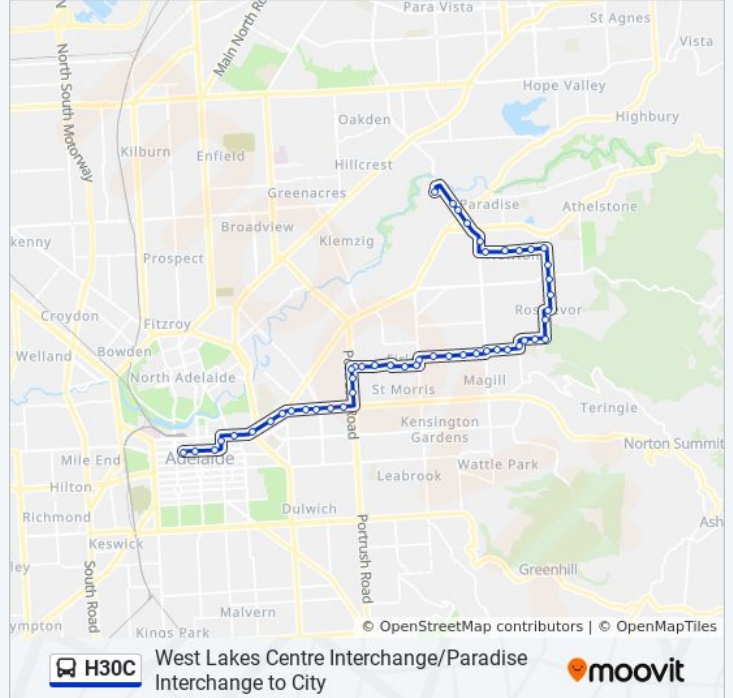

Stop 18 Arthur St - South side

Stop 17 Arthur St - South side

Stop 16 / 16D Glynburn Rd - East side

Stop 15 Shelley St - South side

Stop 14 Shelley St - South side

Stop 13 Coorara Ave - South side

Stop 12 Coorara Ave - South side

Stop 11 Coorara Ave - South side

Stop 10A Coorara Ave - South side

Stop 10 Portrush Rd - East side

Stop 9 Portrush Rd / Jones Ave - East side

Stop 8A Portrush Rd - East side

Stop 8 Magill Rd - South side

Stop 7 Magill Rd - South side

Stop 6 Magill Rd - South side

Stop 5 Magill Rd - South side

Stop 4 Magill Rd - South side

Stop 3 North Tce - South East side

Stop 2 North Tce - South East side

Stop 1 Botanic Rd - South East side

Stop R1 North Tce - South side

Stop B1 Pulteney St - East side

Stop T1 Grenfell St - South side

Stop V2 Currie St - South side

Stop W1 Currie St - South side

Direction: City

51 stops

[VIEW LINE SCHEDULE](#)

Zone C West Lakes Interchange - East side