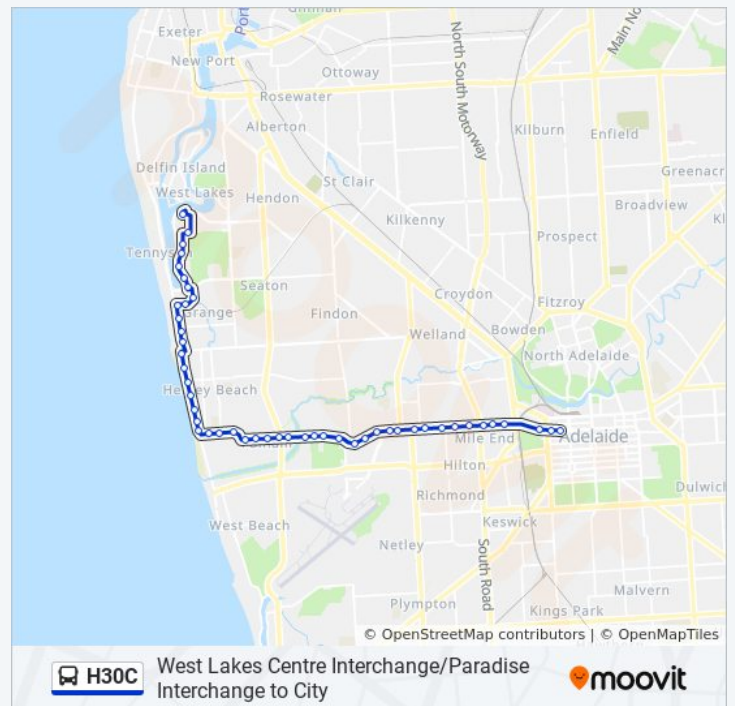

Stop 18 Arthur St - South side

Stop 17 Arthur St - South side

Stop 16 / 16D Glynburn Rd - East side

Stop 15 Shelley St - South side

Stop 14 Shelley St - South side

Stop 13 Coorara Ave - South side

Stop 12 Coorara Ave - South side

Stop B1 Pulteney St - East side

Stop T1 Grenfell St - South side

Stop V2 Currie St - South side

Stop W1 Currie St - South side

Direction: City

51 stops

[VIEW LINE SCHEDULE](#)

Zone C West Lakes Interchange - East side

Tuesday	18:37 - 22:54
Wednesday	18:37 - 22:54
Thursday	18:37 - 22:54
Friday	18:37 - 22:54
Saturday	18:41 - 22:41

H30C bus Info

Direction: City

Stops: 51

Trip Duration: 34 min

Line Summary:

Stop 11 Henley Beach Rd - North side