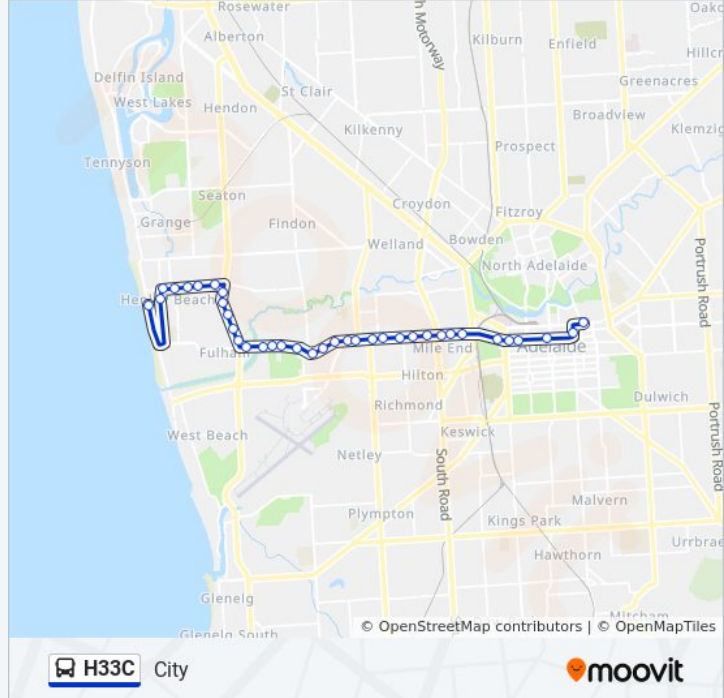

Stop 14 Henley Beach Rd - North side

Stop 13 Henley Beach Rd - North side

Stop 12 Henley Beach Rd - North side

Stop 11 Henley Beach Rd - North side

Stop 10 Henley Beach Rd - North side

Stop 9 Henley Beach Rd - North side

Stop 8 Henley Beach Rd - North side

Stop 7 Henley Beach Rd - North side

Stop 6 Henley Beach Rd - North side

Stop 5 Henley Beach Rd - North side

Stop 4 Henley Beach Rd - North side

Stop 3 Henley Beach Rd - North side

Stop 2 Henley Beach Rd - North side

Stop 1 Henley Beach Rd - North side

Stop A1 Glover Ave - North side

Stop B1 Currie St - North side

Stop B2 Currie St - North side

Stop E3 Currie St - North side

Stop X1 Pulteney St - West side

Stop I1 North Tce - North side

H33C bus time schedules and route maps are available in an offline PDF at moovitapp.com. Use the [Moovit App](#) to see live bus times, train schedule or subway schedule, and step-by-step directions for all public transit in Adelaide.

[About Moovit](#) • [MaaS Solutions](#) • [Supported Countries](#) • [Mooviter Community](#)

© 2024 Moovit - All Rights Reserved

Check Live Arrival Times