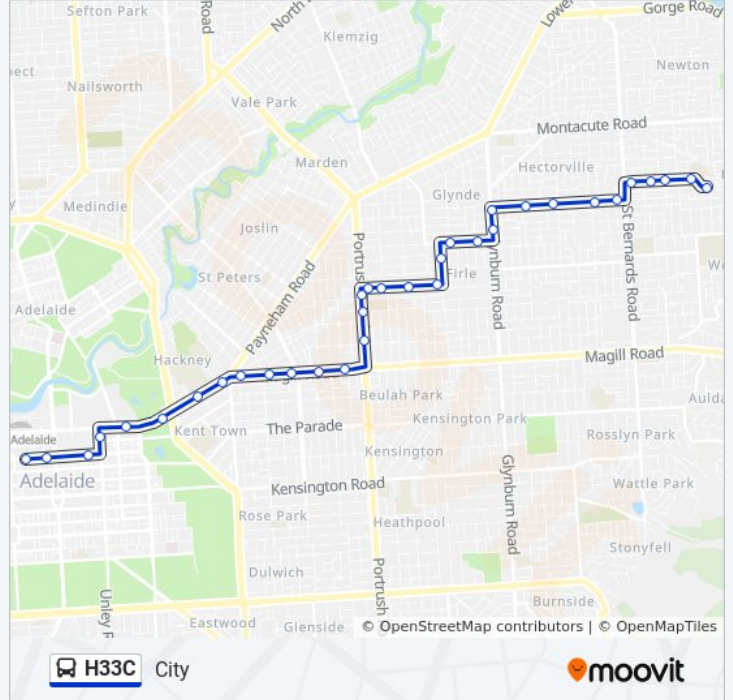

Direction: City

34 stops

[VIEW LINE SCHEDULE](#)

- Stop 27 Maple Ave - South West side
- Stop 26 Koonga Ave - South side
- Stop 25 Koonga Ave - South side
- Stop 24 Koonga Ave - South side
- Stop 23 Koonga Ave - South side
- Stop 22 Reid Ave - South side
- Stop 21 Reid Ave - South side
- Stop 20 Reid Ave - South side
- Stop 19 Reid Ave - South side
- Stop 18 Glynburn Rd - East side
- Stop 17 Glynburn Rd - East side
- Stop 16 Marian Rd - South side
- Stop 15 Marian Rd - South side
- Stop 14 Gage St - East side
- Stop 13 Coorara Ave - South side
- Stop 12 Coorara Ave - South side
- Stop 11 Coorara Ave - South side
- Stop 10A Coorara Ave - South side
- Stop 10 Portrush Rd - East side
- Stop 9 Portrush Rd / Jones Ave - East side
- Stop 8A Portrush Rd - East side
- Stop 8 Magill Rd - South side

Direction: City

Stops: 34

Trip Duration: 35 min

Line Summary:

- Stop 7 Magill Rd - South side
- Stop 6 Magill Rd - South side
- Stop 5 Magill Rd - South side
- Stop 4 Magill Rd - South side
- Stop 3 North Tce - South East side
- Stop 2 North Tce - South East side
- Stop 1 Botanic Rd - South East side
- Stop R1 North Tce - South side
- Stop B1 Pulteney St - East side
- Stop T1 Grenfell St - South side
- Stop V2 Currie St - South side
- Stop W1 Currie St - South side

Direction: City

37 stops

[VIEW LINE SCHEDULE](#)

- Stop 30 Military Rd / Main St - West side
- Stop 28N North St - North side
- Stop 29B East Tce - West side
- Stop 29A Marlborough St - North side
- Stop 29 Marlborough St - North side
- Stop 28 Marlborough St - North side
- Stop 27 Marlborough St - North side
- Stop 26 Marlborough St - North side
- Stop 21A Tapleys Hill Rd - East side
- Stop 21B Tapleys Hill Rd - East side
- Stop 21C Tapleys Hill Rd - East side
- Stop 20 Tapleys Hill Rd - East side
- Stop 19 Tapleys Hill Rd - East side
- Stop 18 Henley Beach Rd - North side
- Stop 17 Henley Beach Rd - North side
- Stop 16 Henley Beach Rd - North side
- Stop 15 Henley Beach Rd - North side