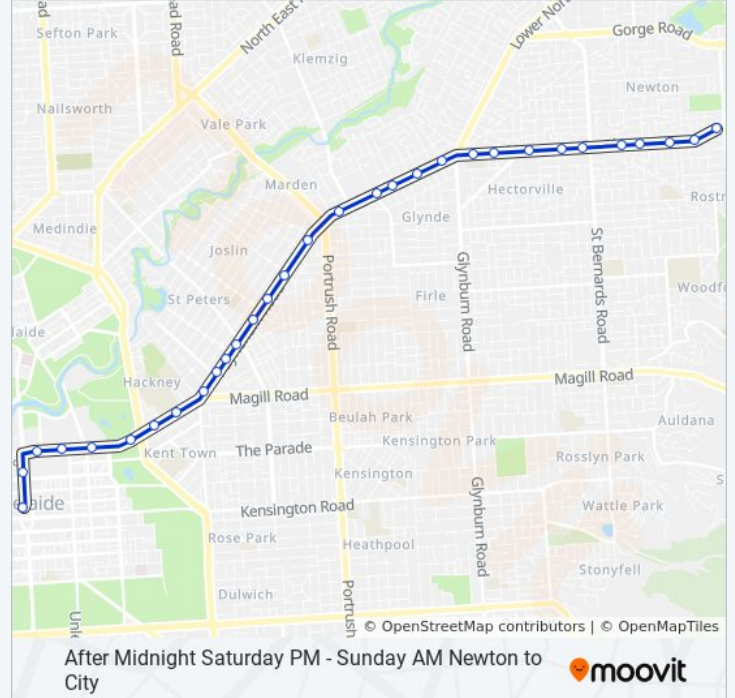

After Midnight Saturday PM - Sunday AM Newton to City

Direction: Newton

31 stops

[VIEW LINE SCHEDULE](#)

- Stop V1 King William St - West side
- Stop X2 King William St - West side
- Stop F1 North Tce - North side
- Stop G1 North Tce - North side
- Stop I1 North Tce - North side
- Stop 1 Botanic Rd - North West side
- Stop 2 North Tce - North West side
- Stop 3 North Tce - North side
- Stop 4 Payneham Rd - North West side
- Stop 5 Payneham Rd - North West side
- Stop 6 Payneham Rd - North West side
- Stop 7 Payneham Rd - North West side
- Stop 8 Payneham Rd - West side
- Stop 9 Payneham Rd - West side
- Stop 10 Payneham Rd - West side
- Stop 12 Payneham Rd - North West side
- Stop 13 Payneham Rd - North side
- Stop 14 Payneham Rd - North West side

N178 bus Info

Direction: Newton

Stops: 31

Trip Duration: 24 min

Line Summary:

Stop 15 Payneham Rd - North West side

Stop 16 Payneham Rd - North West side

Stop 17 Payneham Rd - North West side

Stop 18 Montacute Rd - North side

Stop 19 Montacute Rd - North side

Stop 20 Montacute Rd - North side

Stop 21 Montacute Rd - North side

Stop 22 Montacute Rd - North side

Stop 23 Montacute Rd - North side

Stop 23A Montacute Rd - North side

Stop 24 Montacute Rd - North side

Stop 25 Montacute Rd - North side

Stop 26 Montacute Rd - North side

N178 bus time schedules and route maps are available in an offline PDF at moovitapp.com. Use the [Moovit App](#) to see live bus times, train schedule or subway schedule, and step-by-step directions for all public transit in Adelaide.