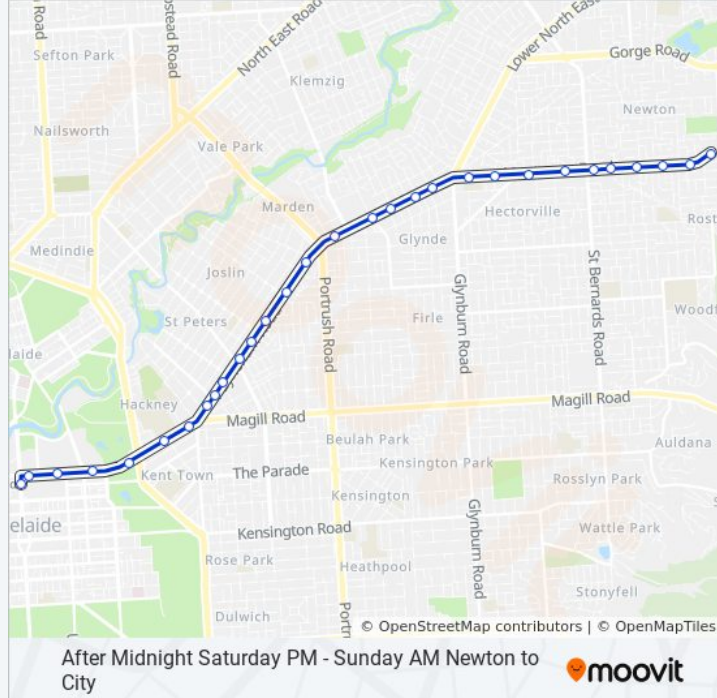

- Stop 26 Montacute Rd - South side
- Stop 25 Montacute Rd - South side
- Stop 24 Montacute Rd - South side
- Stop 23A Montacute Rd - South side
- Stop 23 Montacute Rd - South side
- Stop 22 Montacute Rd - South side
- Stop 21 Montacute Rd - South side
- Stop 20 Montacute Rd - South side
- Stop 19 Montacute Rd - South side
- Stop 18 Montacute Rd - South side
- Stop 17 Payneham Rd - South East side
- Stop 16 Payneham Rd - South East side
- Stop 15 Payneham Rd - South East side
- Stop 14 Payneham Rd - South East side
- Stop 13 Payneham Rd - South East side
- Stop 12 Payneham Rd - East side
- Stop 10 Payneham Rd - East side
- Stop 9 Payneham Rd - East side
- Stop 8 Payneham Rd - South East side
- Stop 7 Payneham Rd - East side
- Stop 6 Payneham Rd - East side

N178 bus Info**Direction:** City**Stops:** 31**Trip Duration:** 22 min**Line Summary:**

- Stop 5 Payneham Rd - East side
- Stop 4 Payneham Rd - South East side
- Stop 3 North Tce - South East side
- Stop 2 North Tce - South East side
- Stop 1 Botanic Rd - South East side
- Stop R1 North Tce - South side
- Stop T1 North Tce - South side
- Stop U1 North Tce - South side
- Stop C2 King William St - East side
- Stop F2 King William St - North East side

N178 bus Info

Direction: Newton

Stops: 31

Trip Duration: 24 min

Line Summary:

Stop 15 Payneham Rd - North West side

Stop 16 Payneham Rd - North West side

Stop 17 Payneham Rd - North West side