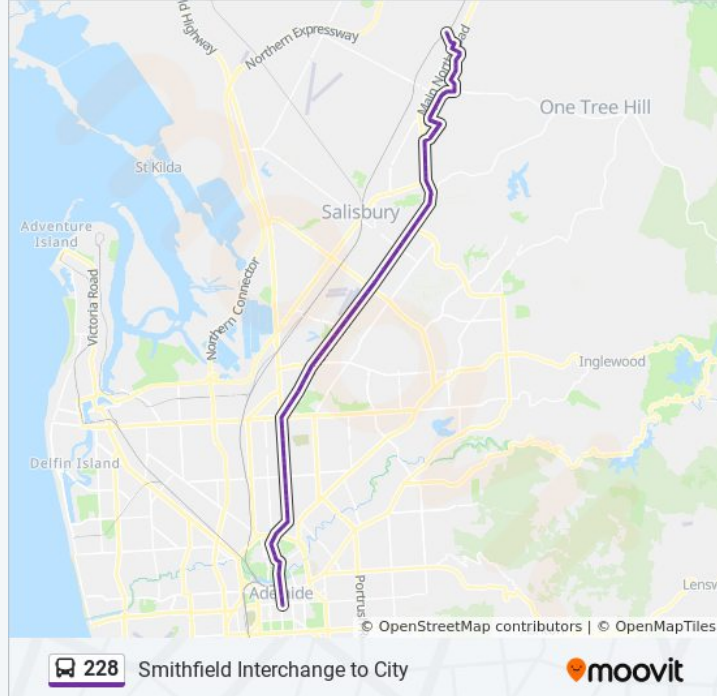

Stop 61 Midway Rd - South East side

Stop 60 Midway Rd - East side

Stop 59 Midway Rd - South East side

Stop 58 Main North Rd - East side

Stop 57 Main North Rd - East side

Stop 56A Main North Rd - East side

Stop 56 Main North Rd - North East side

Stop 55 Main North Rd - North East side

Stop 54 Main North Rd - North East side

Stop 53 Main North Rd - East side

Stop 52 Main North Rd - South East side

Stop 51 Main North Rd - South East side

Stop 50 Main North Rd - South East side

Stop 49 Main North Rd - South East side

Stop 48A Main North Rd - South East side

Stop 48 Main North Rd - East side

Stop 47 Main North Rd - South East side

Stop 46 Main North Rd - South East side

Stop 45 Main North Rd - East side

Stop 44 Main North Rd - East side

Stop 43 Main North Rd - East side

Stop 41 Main North Rd - East side

Stop 40 Main North Rd - East side

Stop 39 Main North Rd - East side

Stop 38 Main North Rd - South East side

Stop 37 Main North Rd - South East side

Stop 36 Main North Rd - South East side

Stop 35 Main North Rd - South East side

Stop 34 Main North Rd - South East side

Stop 33A Main North Rd - South East side

Stop 33 Main North Rd - South East side

Stop 32 Main North Rd - East side

Stop 31 Main North Rd - South East side