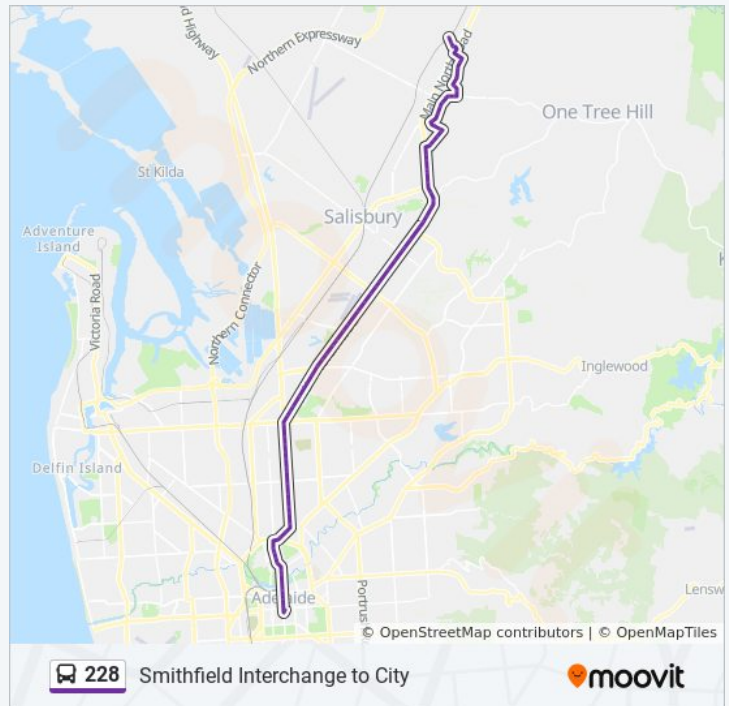

- Stop VS3 Victoria Sq - East side
- Stop U2 Victoria Sq - North West side
- Stop W2 King William St - West side
- Stop Z1 King William Road - West Side
- Stop 1 King William Rd - West side
- Stop 2 / Zone A King William Rd - North West side
- Stop 3 O'Connell St - West side
- Stop 4 O'Connell St - West side
- Stop 5 O'Connell St - West side
- Stop 6 O'Connell St - West side
- Stop 7 Main North Rd - North West side
- Stop 8 Main North Rd - West side
- Stop 10 Main North Rd - West side
- Stop 12 Main North Rd - West side
- Stop 13 Main North Rd - West side
- Stop 14 Main North Rd - West side
- Stop 15 Main North Rd - West side
- Stop 17 Main North Rd - West side
- Stop 18 Main North Rd - West side
- Stop 19 Main North Rd - West side
- Stop 20 Main North Rd - West side
- Stop 21 Main North Rd - West side
- Stop 22 Main North Rd - West side
- Stop 23 Main North Rd - West side
- Stop 25 / Zone A Main North Rd - West side
- Stop 26 Main North Rd - West side
- Stop 27 Main North Rd - West side
- Stop 28 Main North Rd - West side
- Stop 29 Main North Rd - West side
- Stop 30 Main North Rd - West side
- Stop 31 Main North Rd - West side
- Stop 32 Main North Rd - West side

Sunday	07:43 - 21:42
Monday	06:06 - 23:12
Tuesday	06:06 - 23:12
Wednesday	06:06 - 23:12
Thursday	06:06 - 23:12
Friday	06:06 - 23:12
Saturday	07:43 - 23:42

228 bus Info

Direction: Smithfield

Stops: 84

Trip Duration: 70 min

Line Summary: