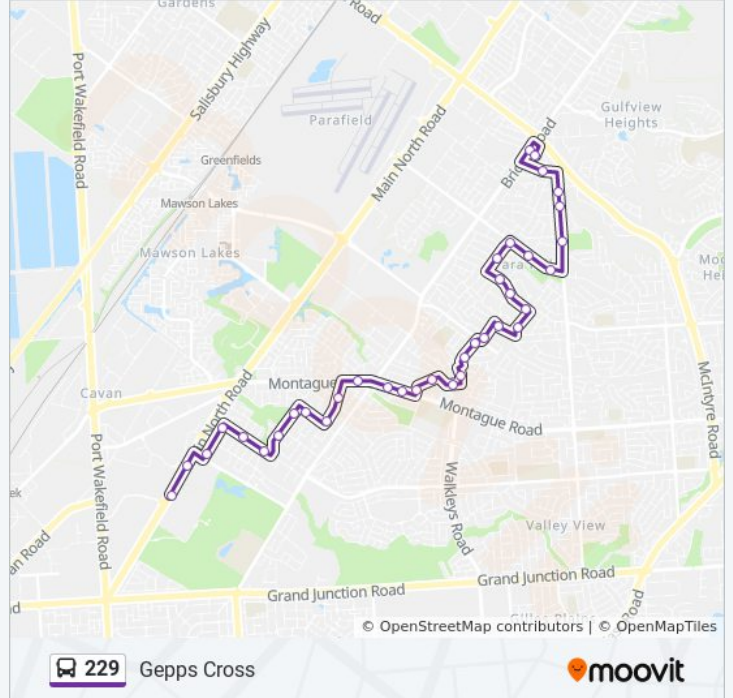

Direction: Gepps Cross

35 stops

[VIEW LINE SCHEDULE](#)

- Stop 42B Kimba Rd - West side
- Stop 43 Bridge Rd - East side
- Stop 42A Goodall Rd - North side
- Stop 41E Nelson Rd - East side
- Stop 41D Nelson Rd - East side
- Stop 41C Nelson Rd - East side
- Stop 41B Kesters Rd - South side
- Stop 41A Kesters Rd - South West side
- Stop 41 Kesters Rd - South West side
- Stop 40 Wilkinson Rd - East side
- Stop 39G Williamson Rd - North side
- Stop 39F Williamson Rd - North East side
- Stop 39E Williamson Rd - North East side
- Stop 39D Sleep Rd - South East side
- Stop 39C Milne Rd - South side
- Stop 39B Robert Ct - East side
- Stop 39A Lamington St - East side
- Stop 39 Lamington St - East side
- Stop 38C Denning Ave - East side
- Stop 38B Baloo St - South side
- Stop 38A Sullivan Rd - South East side
- Stop 38 Sullivan Rd - East side

229 bus Info

Direction: Gepps Cross

Stops: 35

Trip Duration: 24 min

Line Summary:

- Stop 37D Montague Rd - South side
- Stop 37C Montague Rd - South side
- Stop 38 Bridge Rd - East side
- Stop 37 Bridge Rd - East side
- Stop 36 Bridge Rd - East side
- Stop 35 Bridge Rd - East side
- Stop 34 Bridge Rd - East side
- Stop 34 Alfred St - West side
- Stop 33 Pratt Ave - South side
- Stop 32 Scott St - East side
- Stop 31 Scott St - East side
- Stop 30 Main North Rd - East side
- Stop 29 Main North Rd - East side

Direction: Para Hills

35 stops

[VIEW LINE SCHEDULE](#)

- Stop 29 Main North Rd - West side
- Stop 31 Scott St - West side
- Stop 32 Scott St - West side
- Stop 33 Pratt Ave - North side
- Stop 34 Alfred St - East side
- Stop 33 Bridge Rd - West side
- Stop 34 Bridge Rd - West side
- Stop 35 Quinlivan Rd - North West side
- Stop 35A Quinlivan Rd - West side
- Stop 36 Barakoola St - North East side
- Stop 36A Barakoola St - North East side
- Stop 37 Muriel Dr - West side
- Stop 37A Montague Rd - North side
- Stop 37C Montague Rd - North side
- Stop 37D Montague Rd - North side
- Stop 38A Sullivan Rd - North West side