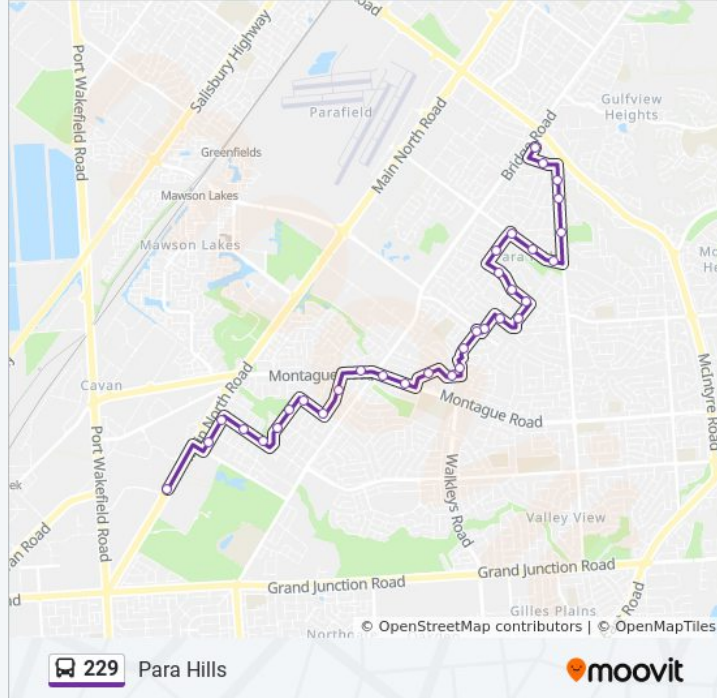

Stop 38B Baloo St - North side

Stop 38C Denning Ave - West side

Stop 39 Lamington St - West side

Stop 39A Lamington St - West side

Stop 39B Robert Ct - West side

Stop 39C Milne Rd - North side

Stop 39D Sleep Rd - North West side

Stop 39E Williamson Rd - South West side

Stop 39F Williamson Rd - South West side

Stop 39G Williamson Rd - South side

Stop 40 Wilkinson Rd - West side

Stop 41 Kesters Rd - North East side

Stop 41A Kesters Rd - North East side

Stop 41B Kesters Rd - North East side

Stop 41C Nelson Rd - West side

Stop 41D Nelson Rd - West side

Stop 41E Nelson Rd - West side

Stop 42A Goodall Rd - South side

Stop 42B Kimba Rd - West side

229 bus time schedules and route maps are available in an offline PDF at moovitapp.com. Use the [Moovit App](#) to see live bus times, train schedule or subway schedule, and step-by-step directions for all public transit in Adelaide.

[About Moovit](#) • [MaaS Solutions](#) • [Supported Countries](#) • [Mooviter Community](#)

© 2024 Moovit - All Rights Reserved

Check Live Arrival Times