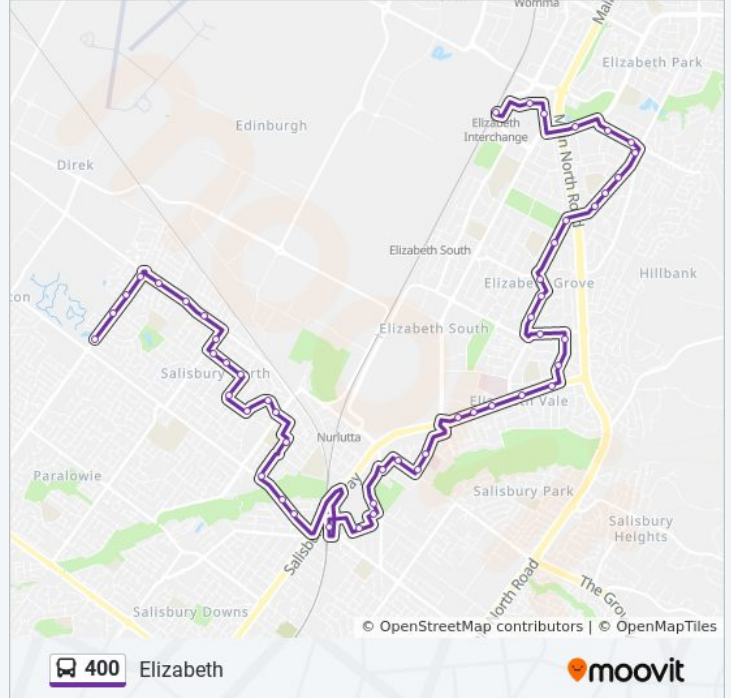

400 bus Info

Direction: Elizabeth

Stops: 51

Trip Duration: 50 min

Line Summary:

- Stop 50/F John St - North side
- Stop 51 Commercial Rd - South West side
- Stop 52 Brian St - North East side
- Stop 52A Porter St - North East side
- Stop 53 Jarvis Rd - North West side
- Stop 53A Jarvis Rd - North West side
- Stop 53C John Rice Ave - North West side
- Stop 54 John Rice Ave - North West side
- Stop 54A John Rice Ave - North West side
- Stop 55 John Rice Ave - North West side
- Stop 55A John Rice Ave - North West side
- Stop 56 Guerin Rd - West side
- Stop 56A Guerin Rd - West side
- Stop 56B Hogarth Rd - South side
- Stop 57 Haydown Rd - West side
- Stop 57A Haydown Rd - North West side
- Stop 57B Burgate St - West side
- Stop 58 Fairfield Rd - North West side
- Stop 58A Fairfield Rd - North West side
- Stop 59 Midway Rd - North West side
- Stop 60 Midway Rd - West side
- Stop 61 Midway Rd - North West side
- Stop 62 Midway Rd - West side
- Stop 63 Kinkaid Rd - South West side
- Stop 64 Kinkaid Rd - South West side
- Stop 64A Yorktown Rd - South side
- Stop 64B Playford Blvd - West side
- Zone E Elizabeth City Centre - South side
- Elizabeth Interchange Terminus

Zone C Elizabeth City Centre - North West side

Stop 64B Playford Blvd - East side

Stop 64A Yorktown Rd - North side

Stop 64 Kinkaid Rd - North East side

Stop 63 Kinkaid Rd - North side

Stop 62 Midway Rd - East side

Stop 61 Midway Rd - South East side

Stop 60 Midway Rd - East side

Stop 59 Midway Rd - South East side

Stop 58A Fairfield Rd - South East side

Stop 58 Fairfield Rd - South East side

Stop 57B Burgate St - East side