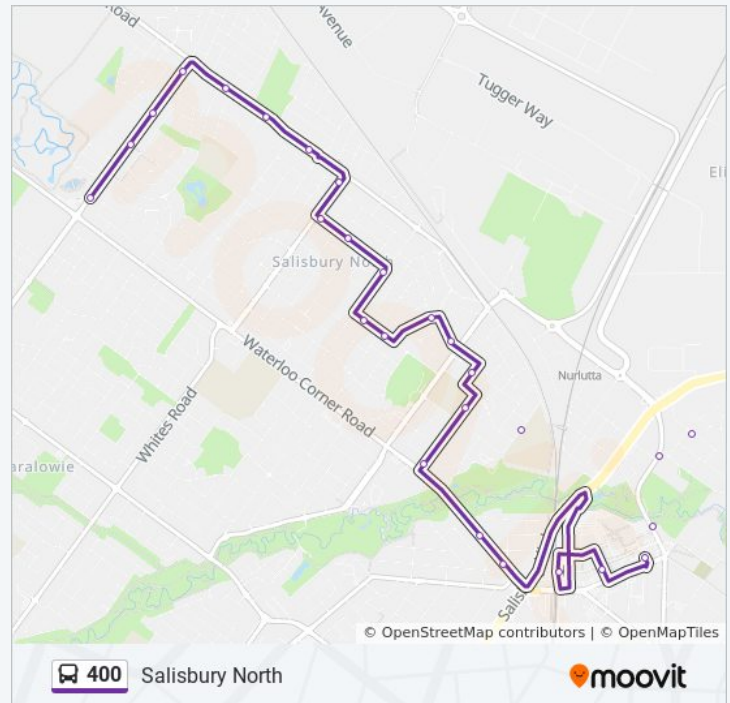

Stop 54A John Rice Ave - South East side

Stop 54 John Rice Ave - South East side

Stop 53C John Rice Ave - South East side

Stop 53B Jarvis Rd - East side

Stop 53A Jarvis Rd - South East side

Stop 53 Jarvis Rd - South East side

Stop 52A Porter St - South West side

Stop 52 Commercial Rd - South East side

Stop 51 Commercial Rd - North East side

Stop 50/C Ann St - East side

Stop 49 Church St - West side

Zone C Salisbury Interchange - West Side

Stop 49A Waterloo Corner Rd - South West side

Monday	06:08 - 22:57
Tuesday	06:08 - 22:57
Wednesday	06:08 - 22:57
Thursday	06:08 - 22:57
Friday	06:08 - 22:57
Saturday	06:57 - 22:57

400 bus Info

Direction: Salisbury North

Stops: 53

Trip Duration: 48 min

Line Summary:

Stop 50A Waterloo Corner Rd - South West side

Stop 51A Downton Ave - North West side

Stop 52A Downton Ave - North West side

Stop School Salisbury High School

Stop 53A Motcombe Rd - West side