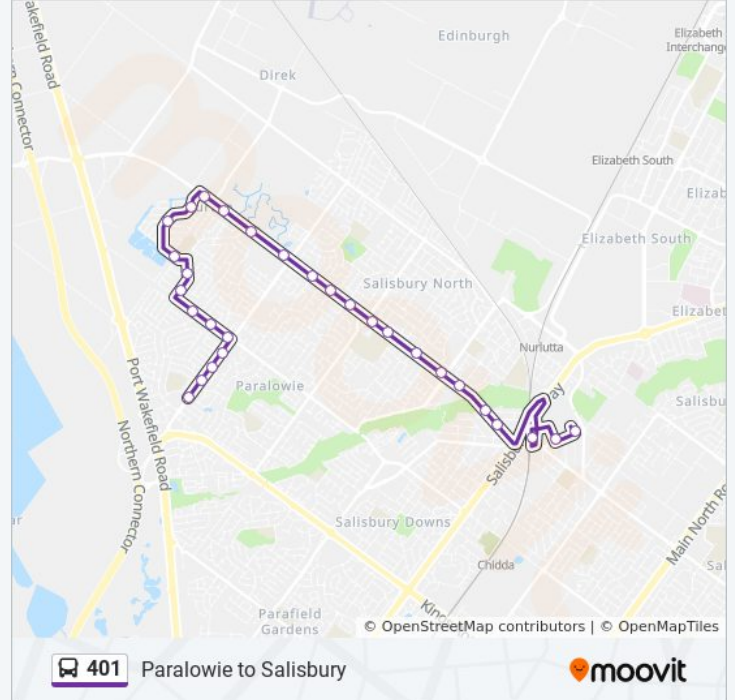

**Direction: Salisbury (Ann St)**

29 stops

[VIEW LINE SCHEDULE](#)

- Stop 72 Bolivar Rd - North West side
- Stop 71 Bolivar Rd - North West side
- Stop 70 Bolivar Rd - North West side
- Stop 69 Bolivar Rd - North West side
- Stop 68 Burton Rd - South West side
- Stop 67 Burton Rd - South West side
- Stop 66 Burton Rd - South West side
- Stop 65 Kensington Way - West side
- Stop 64 Kensington Way - West side
- Stop 63A Springbank Blvd - West side
- Stop 63 Springbank Blvd - West side
- Stop 62A Springbank Blvd - West side
- Stop 62 Waterloo Corner Rd - North East side
- Stop 61 Waterloo Corner Rd - North East side
- Stop 60 Waterloo Corner Rd - North East side
- Stop 59 Waterloo Corner Rd - North East side
- Stop 58 Waterloo Corner Rd - North East side
- Stop 57 Waterloo Corner Rd - North East side

**401 bus Info**

**Direction:** Salisbury (Ann St)

**Stops:** 29

**Trip Duration:** 25 min

**Line Summary:**

Stop 56 Waterloo Corner Rd - North East side  
Stop 55 Waterloo Corner Rd - North East side  
Stop 54 Waterloo Corner Rd - North East side  
Stop 53 Waterloo Corner Rd - North East side  
Stop 52 Waterloo Corner Rd - North East side  
Stop 51 Waterloo Corner Rd - North side  
Stop 50A Waterloo Corner Rd - North East side  
Stop 49A Waterloo Corner Rd - North East side  
Zone F Salisbury Interchange - East Side  
Stop 49 Church St - East side  
Stop 50/C Ann St - East side