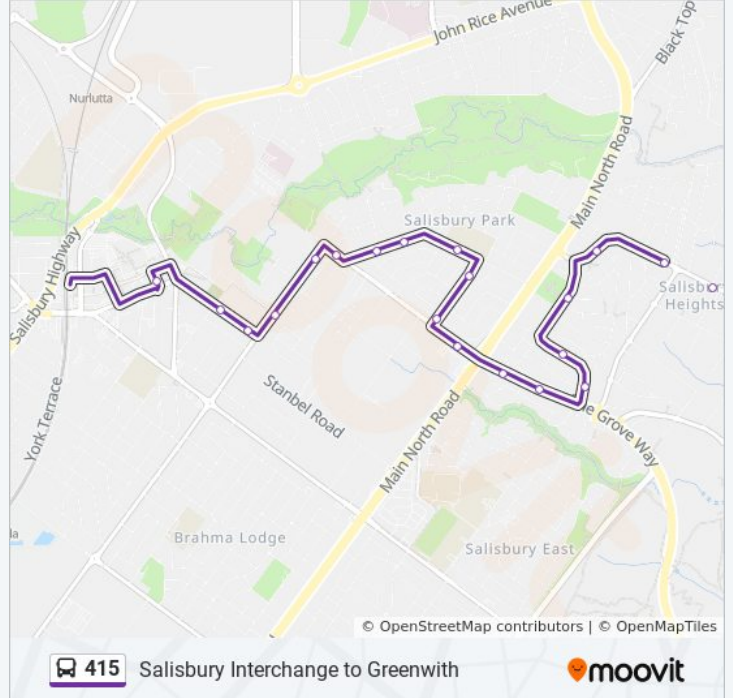

Direction: Salisbury

41 stops

[VIEW LINE SCHEDULE](#)

- Zone C Golden Grove Interchange
- Stop 64 The Golden Way - North side
- Stop 65 The Golden Way - North West side
- Stop 66 The Golden Way - North West side
- Stop 67 The Golden Way - North West side
- Stop 68 The Golden Way - North West side
- Stop 69 The Golden Way - West side
- Stop 70 The Golden Way - West side
- Stop 71 The Golden Way - West side
- Stop 72 The Golden Way - West side
- Stop 73 The Golden Way - West side
- Stop 77 Golden Grove Rd - South side
- Stop 76 Golden Grove Rd - South West side
- Stop 75 Golden Grove Rd - South East side
- Stop 74A Golden Grove Rd - South East side
- Stop 75 Target Hill Rd - South side
- Stop 66 Target Hill Rd - South side
- Stop 65A Target Hill Rd - South side

415 bus Time Schedule

Salisbury Route Timetable:

Sunday	09:00 - 20:40
Monday	09:00 - 20:40
Tuesday	06:09 - 22:42
Wednesday	06:09 - 22:42
Thursday	06:09 - 22:42
Friday	06:09 - 22:42
Saturday	08:00 - 20:40

415 bus Info

Direction: Salisbury
Stops: 41
Trip Duration: 21 min
Line Summary:

- Stop 65 Target Hill Rd - South side
- Stop 64A Target Hill Rd - South side
- Stop 64 Target Hill Rd - South West side
- Stop 63A Target Hill Rd - South side
- Stop 63 Target Hill Rd - South West side
- Stop 62A Target Hill Rd - South side
- Stop 62 Canterbury Dr - East side
- Stop 61A Canterbury Dr - North side
- Stop 61 Canterbury Dr - East side
- Stop 60A The Grove Way - South side
- Stop 60 The Grove Way - South side
- Stop 59 Saints Rd - South West side
- Stop 58A Carlingford Dr - West side
- Stop 58 Carlingford Dr - North West side
- Stop 57 Goddard Dr - South side
- Stop 56A Goddard Dr - South side
- Stop 56 Goddard Dr - South East side
- Stop 55 Saints Rd - South side
- Stop 54 Fenden Rd - South East side
- Stop 53 Fenden Rd - South East side
- Stop 52 Ponton St - South side
- Stop 51 Ponton St - South Side
- Stop 50/C Ann St - East side