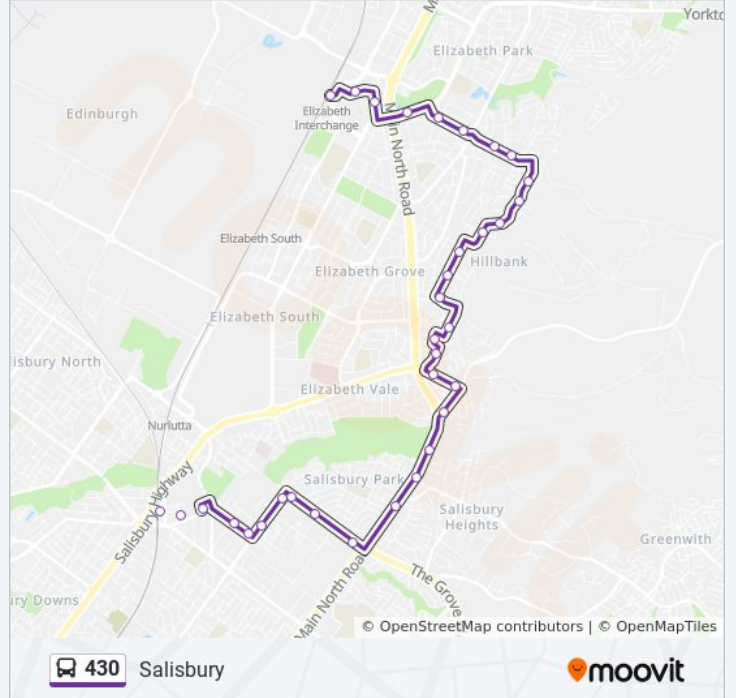

Line Summary:

Stop 59 Highfield Dr - West side
 Stop 59A Highfield Dr - North side
 Stop 60 Highfield Dr - West side
 Stop 61 Highfield Dr - West side
 Stop 62 Kinkaid Rd - South side
 Stop 62A Kinkaid Rd - South side
 Stop 63 Kinkaid Rd - South West side
 Stop 64 Kinkaid Rd - South West side
 Stop 64A Yorktown Rd - South side
 Stop 64B Playford Blvd - West side
 Zone E Elizabeth City Centre - South side
 Elizabeth Interchange Terminus

Direction: Salisbury

34 stops

[VIEW LINE SCHEDULE](#)

Zone C Elizabeth Interchange
 Zone C Elizabeth City Centre - North West side
 Stop 64B Playford Blvd - East side
 Stop 64A Yorktown Rd - North side
 Stop 64 Kinkaid Rd - North East side
 Stop 63 Kinkaid Rd - North side
 Stop 62A Kinkaid Rd - North side
 Stop 62 Kinkaid Rd - North side
 Stop 61 Highfield Dr - East side
 Stop 60 Highfield Dr - East side
 Stop 59A Highfield Dr - South side
 Stop 59 Highfield Dr - East side
 Stop 58A Blackburn Rd - South East side
 Stop 58 Blackburn Rd - South East side
 Stop 57 Bogan Rd - North side
 Stop 56 Christine Ave - East side
 Stop 55 Menka St - North East side

430 bus Info

Direction: Salisbury
Stops: 34
Trip Duration: 28 min
Line Summary:

- Stop 54B Henryk Dr - South East side
- Stop 54A Bungarra St - North East side
- Stop 54 Bungarra St - North side
- Stop 53 Black Top Rd - South East side
- Stop 52 Main North Rd - South East side
- Stop 51 Main North Rd - South East side
- Stop 50 Main North Rd - South East side
- Stop 59 Saints Rd - South West side
- Stop 58 Saints Rd - South side
- Stop 55 Saints Rd - South side
- Stop 54 Fenden Rd - South East side
- Stop 53 Fenden Rd - South East side
- Stop 52 Ponton St - South side
- Stop 51 Ponton St - South Side
- Stop 50/C Ann St - East side
- Stop 49 Church St - West side
- Zone E Salisbury Interchange - East Side