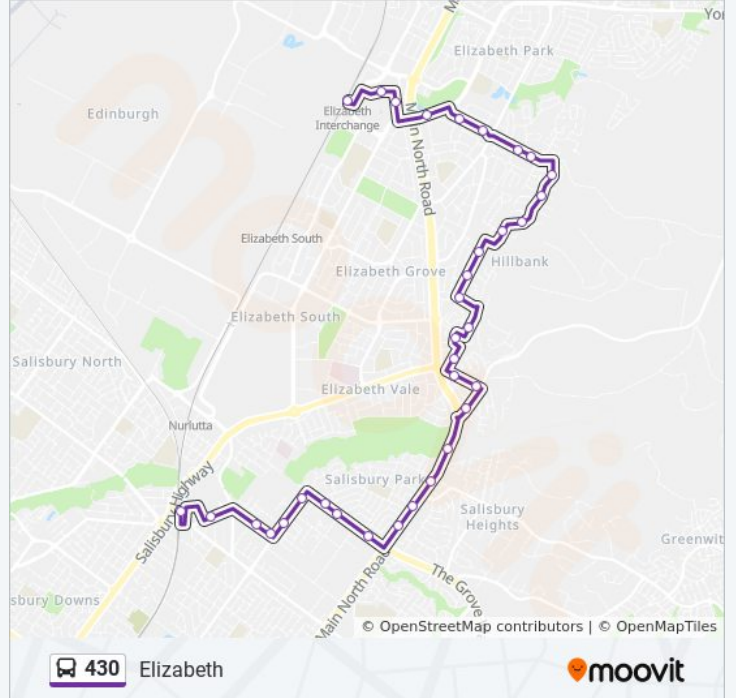

Stop 51 Main North Rd - North West side

Stop 52 Main North Rd - North West side

Stop 53 Black Top Rd - North side

Stop 54 Bungarra St - South West side

Stop 54A Bungarra St - South side

Stop 54B Henryk Dr - West side

Sunday	Not Operational
Monday	06:36 - 19:09
Tuesday	06:36 - 19:09
Wednesday	06:36 - 19:09
Thursday	06:36 - 19:09
Friday	06:36 - 19:09
Saturday	08:22 - 18:22

430 bus Info

Direction: Elizabeth

Stops: 34

Trip Duration: 31 min

Line Summary:

Stop 59 Highfield Dr - West side
 Stop 59A Highfield Dr - North side
 Stop 60 Highfield Dr - West side
 Stop 61 Highfield Dr - West side
 Stop 62 Kinkaid Rd - South side
 Stop 62A Kinkaid Rd - South side
 Stop 63 Kinkaid Rd - South West side
 Stop 64 Kinkaid Rd - South West side
 Stop 64A Yorktown Rd - South side
 Stop 64B Playford Blvd - West side
 Zone E Elizabeth City Centre - South side
 Elizabeth Interchange Terminus

Direction: Salisbury

34 stops

[VIEW LINE SCHEDULE](#)

Zone C Elizabeth Interchange
 Zone C Elizabeth City Centre - North West side
 Stop 64B Playford Blvd - East side
 Stop 64A Yorktown Rd - North side
 Stop 64 Kinkaid Rd - North East side
 Stop 63 Kinkaid Rd - North side
 Stop 62A Kinkaid Rd - North side
 Stop 62 Kinkaid Rd - North side
 Stop 61 Highfield Dr - East side
 Stop 60 Highfield Dr - East side
 Stop 59A Highfield Dr - South side
 Stop 59 Highfield Dr - East side
 Stop 58A Blackburn Rd - South East side
 Stop 58 Blackburn Rd - South East side
 Stop 57 Bogan Rd - North side
 Stop 56 Christine Ave - East side
 Stop 55 Menka St - North East side