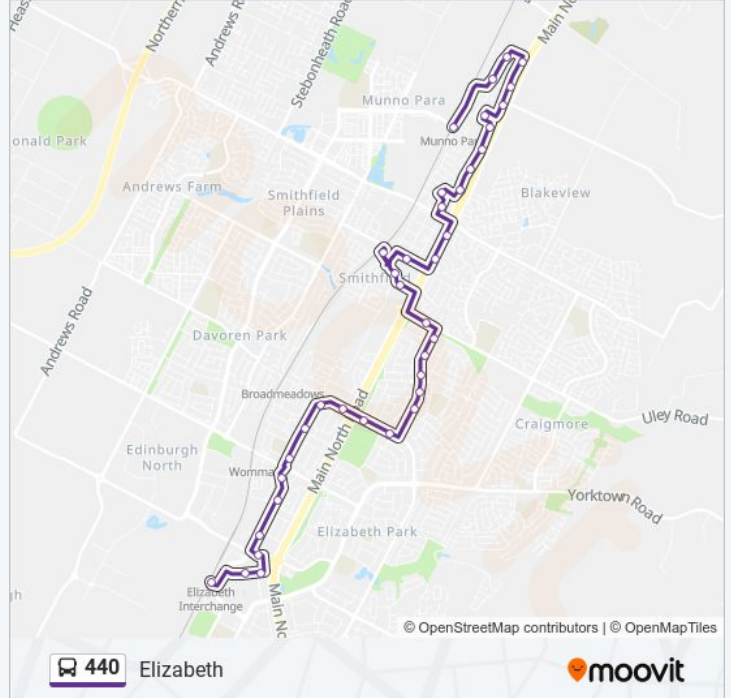

440 bus Info

Direction: Elizabeth

Stops: 38

Trip Duration: 34 min

Line Summary:

Stop 75 Hamblynn Rd - North East side
 Stop 74A Hamblynn Rd - East side
 Stop 74 Hamblynn Rd - South East side
 Stop 73A Midway Rd - South side
 Stop 73 Midway Rd / McKenzie Rd - South side
 Stop 72 Woodford Rd - South side
 Stop 71 Woodford Rd - South East side
 Stop 70 Woodford Rd - South East side
 Stop 69 Woodford Rd - East side
 Stop 68 Woodford Rd - East side
 Stop 67 Woodford Rd - South East side
 Stop 66 Woodford Rd - South East side
 Stop 65A Elizabeth Way - North side
 Stop 65A Oxenham Dr - South side
 Zone E Elizabeth City Centre - South side
 Elizabeth Interchange Terminus

Direction: Munno Para Station

38 stops

[VIEW LINE SCHEDULE](#)

Zone A Elizabeth Interchange
 Zone B Elizabeth City Centre - North West side
 Stop 65A Elizabeth Way - South side
 Stop 66 Woodford Rd - North West side
 Stop 67 Woodford Rd - North West side
 Stop 68 Woodford Rd - West side
 Stop 69 Woodford Rd - West side
 Stop 70 Woodford Rd - North West side
 Stop 71 Woodford Rd - North West side
 Stop 72 Woodford Rd - North side
 Stop 73 Midway Rd / McKenzie Rd - North side
 Stop 73A Midway Rd - North side
 Stop 74 Hamblynn Rd - North West side