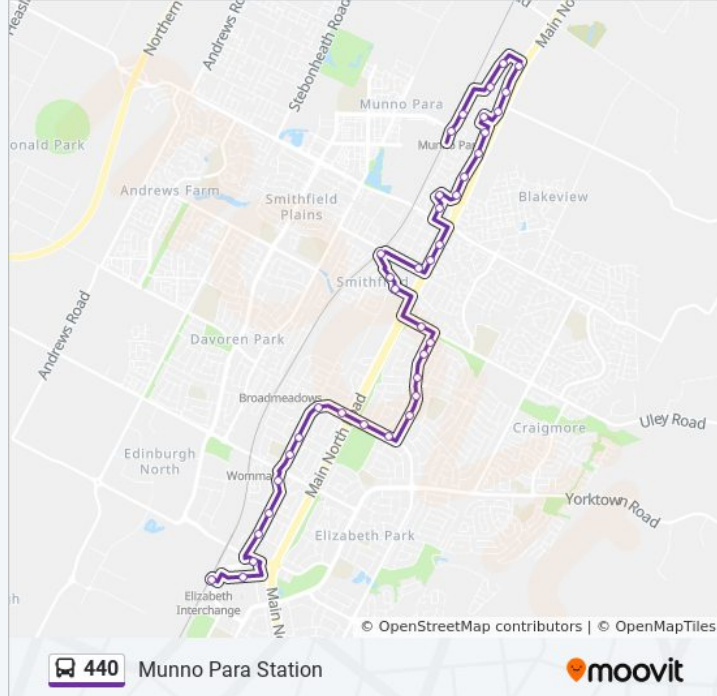

Stop 74A Hamblynn Rd - West side

Stop 75 Hamblynn Rd - North West side

Stop 76 Hamblynn Rd - North West side

Stop 77 Hamblynn Rd - North West side

Stop 78 Uley Rd - South West side

Zone C Munno Para Centre Interchange

Stop 80M Warooka Dr - South West side

Zone A Smithfield Interchange

Stop 81A Anderson Walk - North side

Stop 81B Main North Rd - West side

Stop 81C Main North Rd - West side

Stop 82 Mingari St - West side

Stop 83 Maltarra Rd - West side

Stop 84 Maltarra Rd - West side

Stop 85 Maltarra Rd - West side

Stop 86 Maltarra Rd - West side

Stop 87 Maltarra Rd - West side

Stop 88 Noora Cres - West side

Stop 89 Carcoola Rd - West side

Stop 90 Carcoola Rd - West side

Stop 91 Carcoola Rd - West side

Stop 92 Alawoona Rd - East side

Stop 93 Alawoona Rd - East side

Stop 94 Alawoona Rd - East side

Stop 94 Munno Para Station

440 bus time schedules and route maps are available in an offline PDF at moovitapp.com. Use the [Moovit App](#) to see live bus times, train schedule or subway schedule, and step-by-step directions for all public transit in Adelaide.

[About Moovit](#) • [MaaS Solutions](#) • [Supported Countries](#) • [Mooviter Community](#)

© 2024 Moovit - All Rights Reserved

Check Live Arrival Times