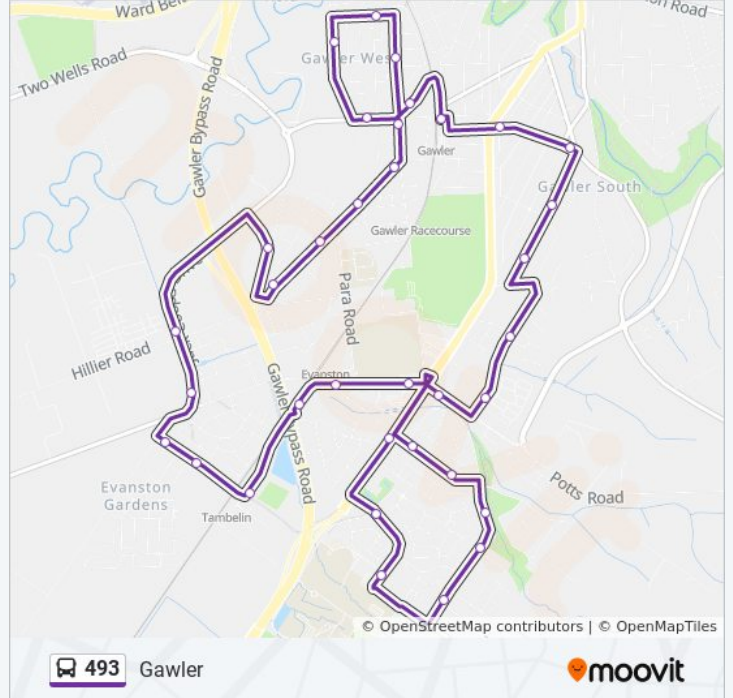

493

Gawler

View In Website Mode

The 493 bus line Gawler has one route. For regular weekdays, their operation hours are:

(1) Gawler: 7:50 AM - 3:22 PM

Use the Moovit App to find the closest 493 bus station near you and find out when is the next 493 bus arriving.

**Direction: Gawler**

36 stops

[VIEW LINE SCHEDULE](#)

- Stop 146 Gawler
- Stop 147 Fifth St - North side
- Stop 148 Fifth St - North side
- Stop 149 Hill St - East side
- Stop 150 Hill St - East side
- Stop 151 Coleman Pde - East side
- Stop 152 Coleman Pde - East side
- Stop 153 Potts Rd - South side
- Stop 154 Krieg Rd - North East side
- Stop 155 Krieg Rd - North East side
- Stop 156 Sunnyside Dr - East side
- Stop 157 Sunnyside Dr - East side
- Stop 158 Sunnyside Dr - East side
- Stop 159 Trinity Dr - West side
- Stop 160 Trinity Dr - South side
- Stop 161 Main North Rd - West side
- Stop 162 Para Rd - South side
- Stop 163 Dawson Rd - South side
- Stop 164 Dawson Rd - East side
- Stop 165 Dawson Rd - East side
- Stop 166 Clark Rd - South side
- Stop 167 Clark Rd - South side

**493 bus Time Schedule**

Gawler Route Timetable:

Sunday	Not Operational
Monday	7:50 AM - 3:22 PM
Tuesday	7:50 AM - 3:22 PM
Wednesday	7:50 AM - 3:22 PM
Thursday	7:50 AM - 3:22 PM
Friday	7:50 AM - 3:22 PM
Saturday	Not Operational

**493 bus Info**

**Direction:** Gawler

**Stops:** 36

**Trip Duration:** 38 min

**Line Summary:**

- Stop 168 Jack Cooper Dr - West side
- Stop 169 Jack Cooper Dr - West side
- Stop 170 Brereton Rd - East side
- Stop 171 Hillier Rd - West side
- Stop 172 Hillier Rd - West side
- Stop 173 Hillier Rd - West side
- Stop 174 Hillier Rd - West side
- Stop 175 Barnet Rd - West side
- Stop 176 Gosford St - West side
- Stop 177 Brigalo St - South side
- Stop 178 Penrith Ave - East side
- Stop 179 Ryde St - North side
- Stop 180 Overway Bridge Rd - North West side
- Stop 146 Gawler