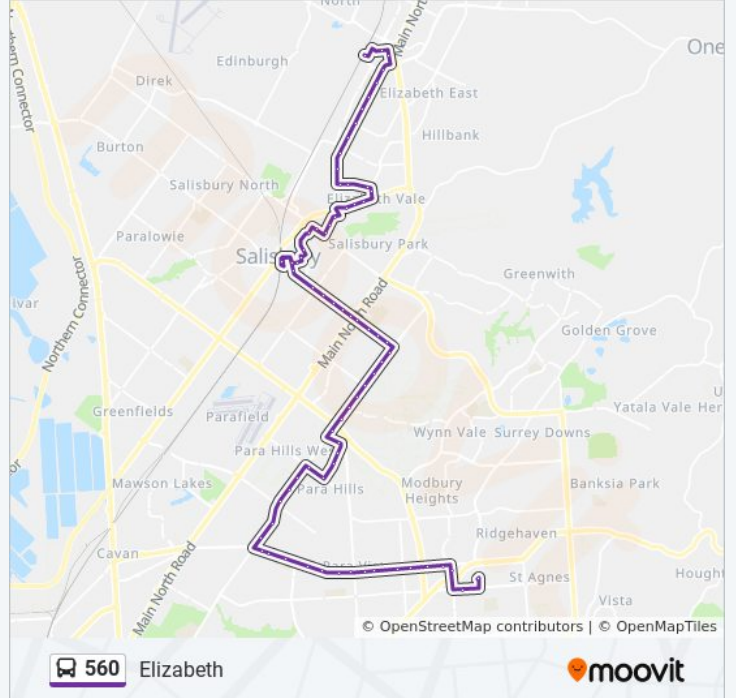

**560 bus Info**

**Direction:** Elizabeth

**Stops:** 72

**Trip Duration:** 66 min

**Line Summary:**

Stop 41 Kesters Rd - North East side  
Stop 41A Liberman Rd - West side  
Stop 42 Liberman Rd - West side  
Stop 42A Goodall Rd - South side  
Stop 43 Bridge Rd - West side  
Stop 43B Bridge Rd - West side  
Stop 43C Bridge Rd - West side  
Stop 43D Bridge Rd - West side  
Stop 44 Bridge Rd - West side  
Stop 44A Bridge Rd - West side  
Stop 44B Bridge Rd - West side  
Stop 45 Bridge Rd - North West side  
Stop 46 Smith Rd - South side  
Stop 46A Smith Rd - South side  
Stop 46B Smith Rd - South side  
Stop 47 Smith Rd - South side  
Stop 47A Park Tce - South West side  
Stop 47B Park Tce - South West side  
Stop 47C Park Tce - South West side  
Stop 47D Park Tce - South West side  
Stop 48 Park Tce - South West side  
Stop 48A Church St - West side  
Stop 49 Church St - West side  
Zone F Salisbury Interchange - East Side  
Stop 49 Wiltshire St - North side  
Stop 50/E Ann St - West side  
Stop 51 Commercial Rd - South West side  
Stop 52 Brian St - North East side  
Stop 52A Porter St - North East side  
Stop 53 Jarvis Rd - North West side  
Stop 53A Jarvis Rd - North West side  
Stop 53B Hamdon Rd - North side  
Stop 53C John Rice Ave - North West side

Stop 54 John Rice Ave - North West side

Stop 54A John Rice Ave - North West side

Stop 54B Haydown Rd - West side

Stop 54C Oldham Rd - South side

Stop 55 Oldham Rd - South side

Stop 55A Oldham Rd - South side

Stop 62 Philip Hwy - North West side

Stop 63 Philip Hwy - West side

Stop 64B Playford Blvd - West side

Zone E Elizabeth City Centre - South side

Elizabeth Interchange Terminus

### Direction: Tea Tree Plaza

71 stops

[VIEW LINE SCHEDULE](#)

Zone C Elizabeth Interchange

Zone D Elizabeth City Centre - North West side

Stop 63 Philip Hwy - East side

Stop 62 Philip Hwy - South East side