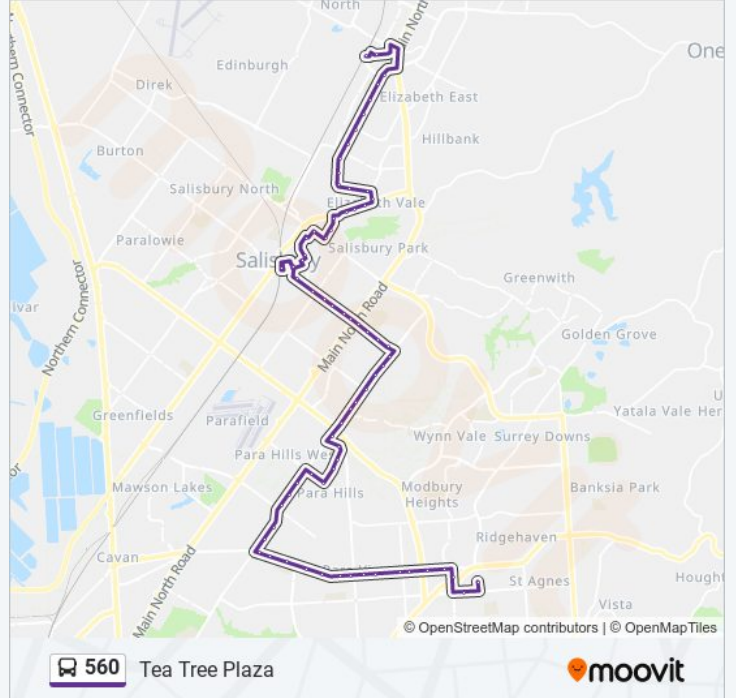

Stop 60 Philip Hwy - North West side

Stop 61 Philip Hwy - North West side

Stop 62 Philip Hwy - North West side

Stop 63 Philip Hwy - West side

Stop 64B Playford Blvd - West side

Zone E Elizabeth City Centre - South side

### Direction: Tea Tree Plaza

71 stops

[VIEW LINE SCHEDULE](#)

Zone C Elizabeth Interchange

Zone D Elizabeth City Centre - North West side

Stop 63 Philip Hwy - East side

Stop 62 Philip Hwy - South East side

Stop 55A Philip Hwy - East side

Stop 55 Oldham Rd - North side

### 560 bus Info

**Direction:** Tea Tree Plaza

**Stops:** 71

**Trip Duration:** 67 min

**Line Summary:**

- Stop 54C Oldham Rd - North side
- Stop 54B Haydown Rd - East side
- Stop 54A John Rice Ave - South East side
- Stop 54 John Rice Ave - South East side
- Stop 53C John Rice Ave - South East side
- Stop 53B Jarvis Rd - East side
- Stop 53A Jarvis Rd - South East side
- Stop 53 Jarvis Rd - South East side
- Stop 52A Porter St - South West side
- Stop 52 Commercial Rd - South East side
- Stop 51 Commercial Rd - North East side
- Stop 50/A John St - South side
- Stop 49 Church St - West side
- Zone H Salisbury Interchange - East Side
- Stop 49 Church St - East side
- Stop 48A Park Tce - North East side
- Stop 48 Park Tce - North East side
- Stop 47D Park Tce - North East side
- Stop 47C Park Tce - North East side
- Stop 47B Park Tce - North East side
- Stop 47A Park Tce - North East side
- Stop 47 Smith Rd - North side
- Stop 46B Smith Rd - North side
- Stop 46A Smith Rd - North side
- Stop 46 Smith Rd - North side
- Stop 45 Bridge Rd - South East side
- Stop 44B Bridge Rd - East side
- Stop 44A Bridge Rd - East side
- Stop 44 Bridge Rd - East side
- Stop 43D Bridge Rd - East side
- Stop 43C Bridge Rd - East side
- Stop 43B Bridge Rd - East side
- Stop 43 Bridge Rd - East side