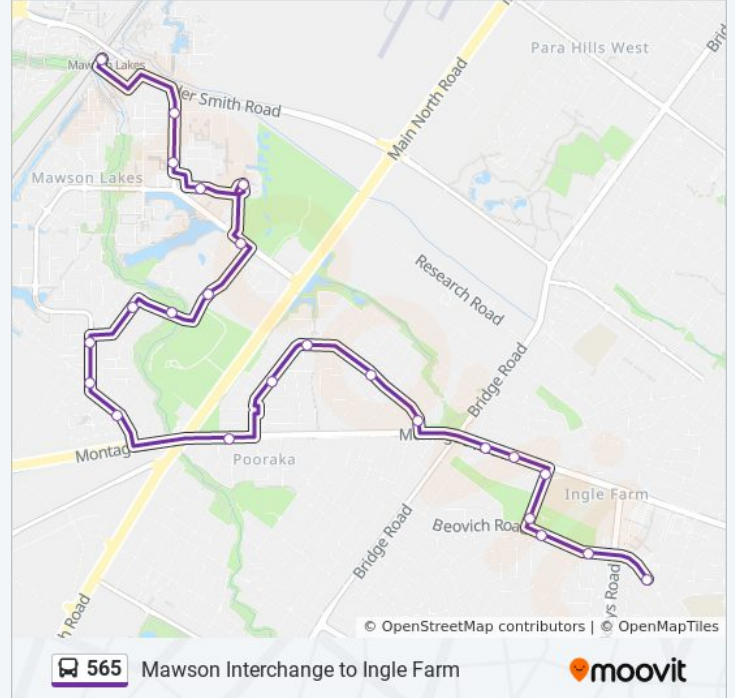

Stop 34C Mawson Lakes Blvd - South side

Stop 34B UniSA Mawson Lakes

Stop 34A University Blvd - South side

Zone A Main St - West side

Stop 34L Main St - West side

Zone D Mawson Interchange

565 bus time schedules and route maps are available in an offline PDF at moovitapp.com. Use the [Moovit App](#) to see live bus times, train schedule or subway schedule, and step-by-step directions for all public transit in Adelaide.

[About Moovit](#) · [MaaS Solutions](#) · [Supported Countries](#) · [Mooviter Community](#)

© 2024 Moovit - All Rights Reserved

Check Live Arrival Times