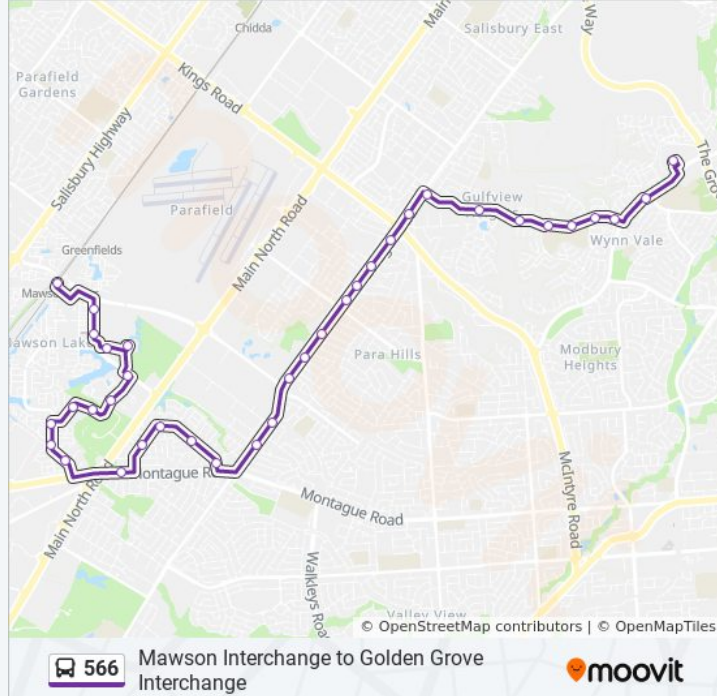

Stop 38A Bridge Rd - East side

Stop 37A Henderson Ave - West side

Stop 37B Henderson Ave - South West side

Stop 38 Henderson Ave - South side

Stop 38A Henderson Ave - East side

Stop 39 Montague Rd - South side

Stop 33A Mawson Lakes Blvd - South West side

Stop 33B Mawson Lakes Blvd - West side

Stop 33C Mawson Lakes Blvd - West side

Stop 33D Park Way - North West side

Stop 33E Park Way - North side

Stop 33F Park Way - North West side

Stop 34C Mawson Lakes Blvd - South side

Stop 34B UniSA Mawson Lakes

Stop 34A University Blvd - South side

Zone A Main St - West side

Stop 34L Main St - West side

Zone D Mawson Interchange

566 bus time schedules and route maps are available in an offline PDF at [moovitapp.com](https://moovitapp.com). Use the [Moovit App](#) to see live bus times, train schedule or subway schedule, and step-by-step directions for all public transit in Adelaide.