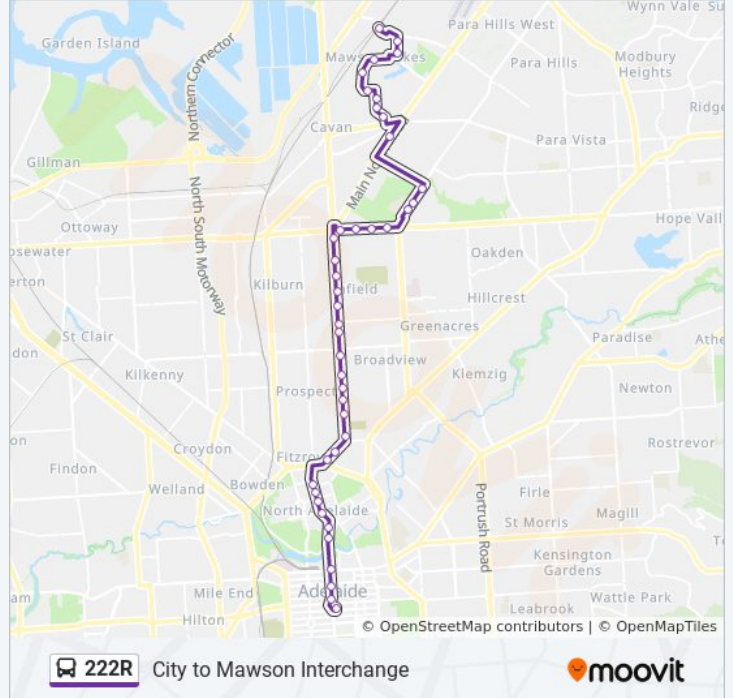

 222R

City to Mawson Interchange

Get The App

The 222R bus line City to Mawson Interchange has one route. For regular weekdays, their operation hours are:

(1) Mawson Lakes: 07:40

Use the Moovit App to find the closest 222R bus station near you and find out when is the next 222R bus arriving.

Direction: Mawson Lakes

42 stops

[VIEW LINE SCHEDULE](#)

- Stop VS3 Victoria Sq - East side
- Stop U2 Victoria Sq - North West side
- Stop W2 King William St - West side
- Stop Z1 King William Road - West Side
- Stop 1 King William Rd - West side
- Stop 2 / Zone A King William Rd - North West side
- Stop 3 O'Connell St - West side
- Stop 4 O'Connell St - West side
- Stop 5 O'Connell St - West side
- Stop 6 O'Connell St - West side
- Stop 7 Main North Rd - North West side
- Stop 8 Main North Rd - West side
- Stop 10 Main North Rd - West side
- Stop 12 Main North Rd - West side
- Stop 13 Main North Rd - West side
- Stop 14 Main North Rd - West side
- Stop 15 Main North Rd - West side
- Stop 17 Main North Rd - West side
- Stop 18 Main North Rd - West side
- Stop 19 Main North Rd - West side
- Stop 20 Main North Rd - West side

Stops: 42

Trip Duration: 60 min

Line Summary:

- Stop 21 Main North Rd - West side
- Stop 22 Main North Rd - West side
- Stop 23 Main North Rd - West side
- Stop 25 / Zone A Main North Rd - West side
- Stop 25A Grand Junction Rd - North side
- Stop 26 Grand Junction Rd - North side
- Stop 27 Grand Junction Rd - North side
- Stop 28 Grand Junction Rd - North side
- Zone A Roma Mitchell Secondary College
- Stop 31 Briens Rd - West side
- Stop 32 Briens Rd - West side
- Stop 32 Main North Rd - West side
- Stop 33A Mawson Lakes Blvd - South West side
- Stop 33B Mawson Lakes Blvd - West side
- Stop 33C Mawson Lakes Blvd - West side
- Stop 33D Mawson Lakes Blvd - South side
- Stop 33E Mawson Lakes Blvd - West side
- Stop 33F Mawson Lakes Blvd - North side
- Zone A Main St - West side
- Stop 34L Main St - West side
- Zone D Mawson Interchange