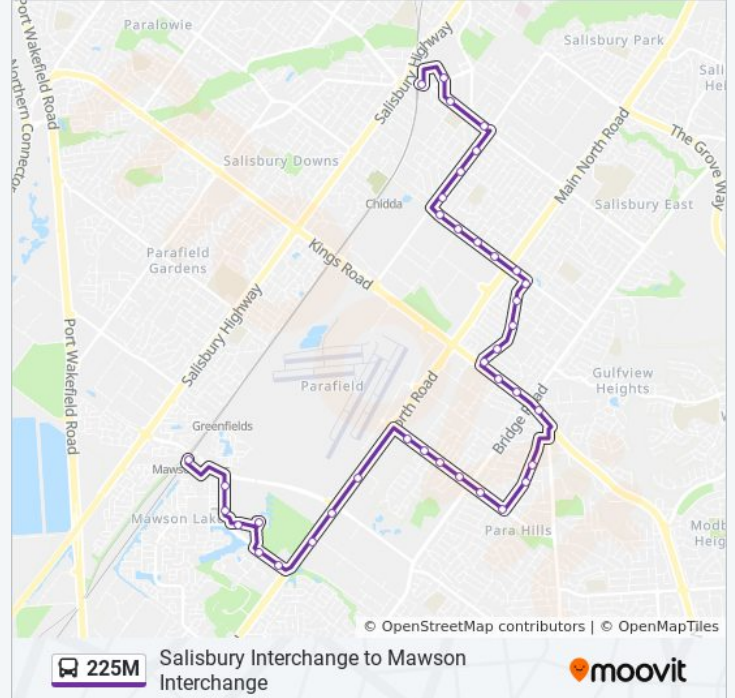

Stop 40A Kesters Rd - South side

Stop 40 Kesters Rd - South side

Stop 39A Kesters Rd - South West side

Stop 39 Kesters Rd - South West side

Stop 38 Main North Rd - South East side

Stop 37 Main North Rd - South East side

Stop 36 Main North Rd - South East side

Stop 34D Mawson Lakes Blvd - South side

Stop 34C Mawson Lakes Blvd - South side

Stop 34B UniSA Mawson Lakes

Stop 34A University Blvd - South side

Zone A Main St - West side

Stop 34L Main St - West side

Zone D Mawson Interchange

225M bus time schedules and route maps are available in an offline PDF at moovitapp.com. Use the [Moovit App](#) to see live bus times, train schedule or subway schedule, and step-by-step directions for all public transit in Adelaide.