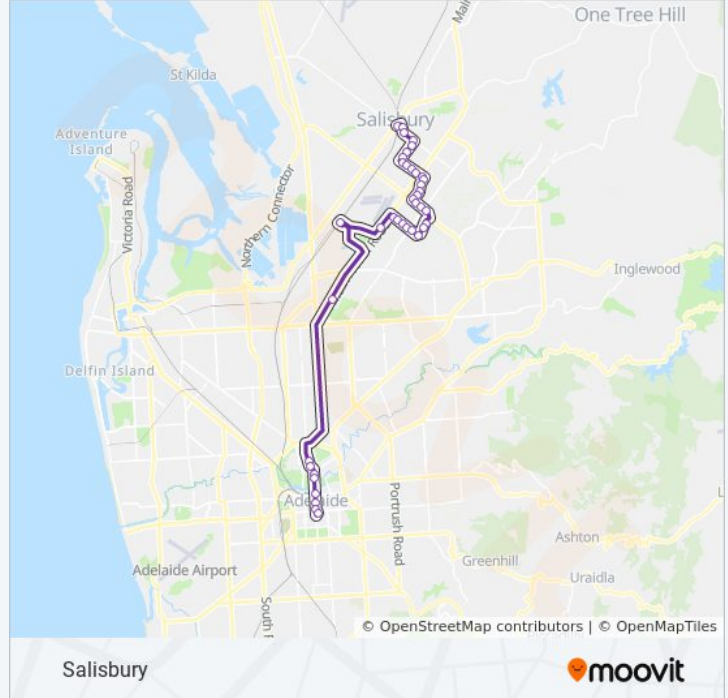

Stop 40 Kesters Rd - North side
Stop 40A Kesters Rd - North East side
Stop 40B Kesters Rd - North side
Stop 41 Kesters Rd - North East side
Stop 41A Liberman Rd - West side
Stop 42 Liberman Rd - West side
Stop 43 McIntyre Rd - South East side
Stop 43B McIntyre Rd - South side
Stop 43C McIntyre Rd - South side
Stop 44 Northbri Ave - West side
Stop 44A Northbri Ave - West side
Stop 44B Northbri Ave - West side
Stop 44C Northbri Ave - West side
Stop 44D Northbri Ave - West side
Stop 45 Clayson Rd - South West side
Stop 45A Frost Rd - South West side
Stop 46 Frost Rd - South West side
Stop 46A Frost Rd - South West side
Stop 46B Frost Rd - South West side
Stop 47 Cross Keys Rd - North West side
Stop 47A Cross Keys Rd - West side
Stop 47B Cross Keys Rd - West side
Stop 48 Park Tce - South West side
Stop 48A Church St - West side
Stop 49 Church St - West side
Zone E Salisbury Interchange - East Side

225X bus time schedules and route maps are available in an offline PDF at moovitapp.com. Use the [Moovit App](#) to see live bus times, train schedule or subway schedule, and step-by-step directions for all public transit in Adelaide.

[About Moovit](#) • [MaaS Solutions](#) • [Supported Countries](#) • [Mooviter Community](#)

© 2024 Moovit - All Rights Reserved

Check Live Arrival Times