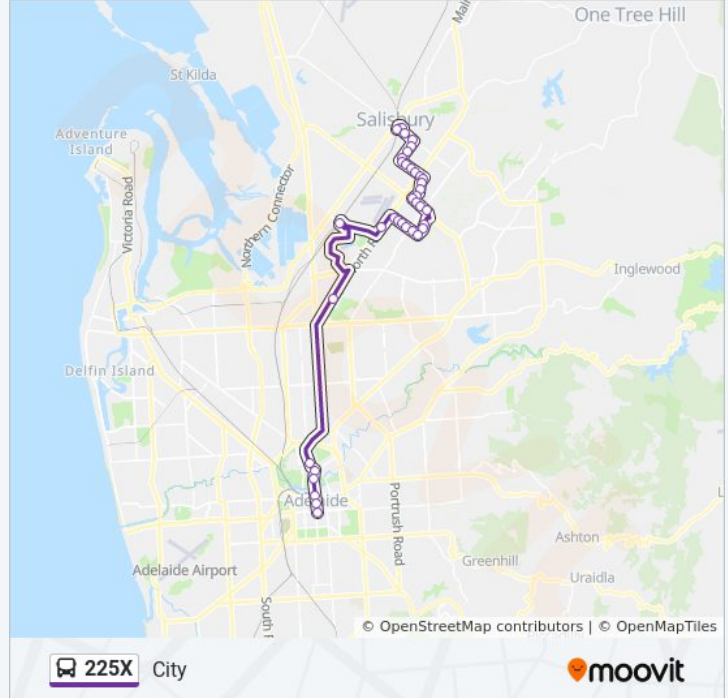

**Trip Duration:** 65 min

**Line Summary:**

Stop 41 Kesters Rd - South West side

Stop 40B Kesters Rd - South side

Stop 40A Kesters Rd - South side

Stop 40 Kesters Rd - South side

Stop 39A Kesters Rd - South West side

Stop 39 Kesters Rd - South West side

Stop 38 Main North Rd - South East side

Zone D Mawson Interchange

Stop 29 Main North Rd - East side

Stop 3 O'Connell St - East side

Stop 2 King William Rd - South East side

Stop 1 King William Rd - East side

Stop B1 King William St - East side

Stop C3 King William St - East side

Stop VS3 Victoria Sq - East side

**Direction: Salisbury**

39 stops

[VIEW LINE SCHEDULE](#)

Stop VS3 Victoria Sq - East side

Stop U2 Victoria Sq - North West side

Stop W2 King William St - West side

Stop Z1 King William Road - West Side

Stop 1 King William Rd - West side

Stop 2 / Zone B King William Rd - North West side

Stop 3 O'Connell St - West side