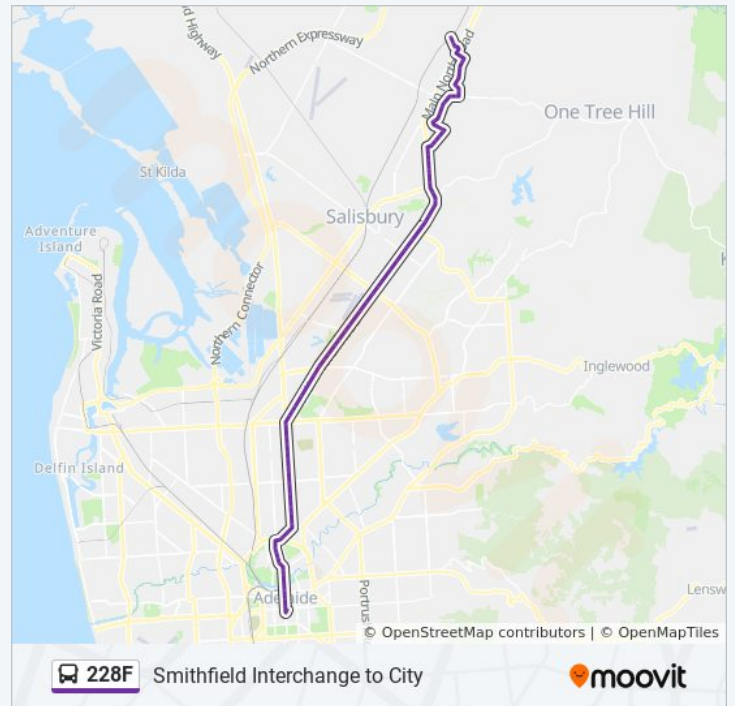

Direction: Smithfield

84 stops

[VIEW LINE SCHEDULE](#)

228F bus Time Schedule

Smithfield Route Timetable:

- Stop VS3 Victoria Sq - East side
- Stop U2 Victoria Sq - North West side
- Stop W2 King William St - West side
- Stop Z1 King William Road - West Side
- Stop 1 King William Rd - West side
- Stop 2 / Zone A King William Rd - North West side
- Stop 3 O'Connell St - West side
- Stop 4 O'Connell St - West side
- Stop 5 O'Connell St - West side
- Stop 6 O'Connell St - West side
- Stop 7 Main North Rd - North West side
- Stop 8 Main North Rd - West side
- Stop 10 Main North Rd - West side
- Stop 12 Main North Rd - West side
- Stop 13 Main North Rd - West side
- Stop 14 Main North Rd - West side
- Stop 15 Main North Rd - West side
- Stop 17 Main North Rd - West side
- Stop 18 Main North Rd - West side
- Stop 19 Main North Rd - West side
- Stop 20 Main North Rd - West side
- Stop 21 Main North Rd - West side
- Stop 22 Main North Rd - West side
- Stop 23 Main North Rd - West side
- Stop 25 / Zone A Main North Rd - West side
- Stop 26 Main North Rd - West side
- Stop 27 Main North Rd - West side
- Stop 28 Main North Rd - West side
- Stop 29 Main North Rd - West side
- Stop 30 Main North Rd - West side
- Stop 31 Main North Rd - West side
- Stop 32 Main North Rd - West side

Sunday	Not Operational
Monday	07:10 - 18:45
Tuesday	07:10 - 18:45
Wednesday	07:10 - 18:45
Thursday	07:10 - 18:45
Friday	07:10 - 18:45
Saturday	Not Operational

228F bus Info

Direction: Smithfield

Stops: 84

Trip Duration: 76 min

Line Summary:

Stop 33 Main North Rd - West side

Stop 33A Main North Rd - West side

Stop 34 Main North Rd - West side

Stop 35 Main North Rd - North West side

Stop 36 Main North Rd - North West side