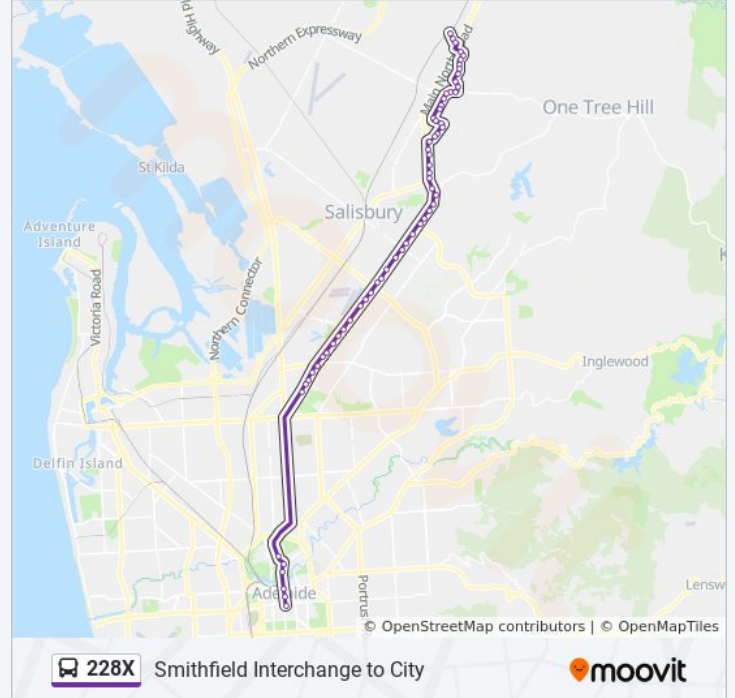

Stop 35 Main North Rd - South East side

Stop 34 Main North Rd - South East side

Stop 33A Main North Rd - South East side

Stop 33 Main North Rd - South East side

Stop 32 Main North Rd - East side

Stop 31 Main North Rd - South East side

Stop 30 Main North Rd - East side

Stop 29 Main North Rd - East side

Stop 3 O'Connell St - East side

Stop 2 King William Rd - South East side

Stop 1 King William Rd - East side

Stop B1 King William St - East side

Stop D2 King William St - East side

Stop VS3 Victoria Sq - East side

Direction: Smithfield

64 stops

[VIEW LINE SCHEDULE](#)

Stop VS3 Victoria Sq - East side

Stop U2 Victoria Sq - North West side

Stop W2 King William St - West side