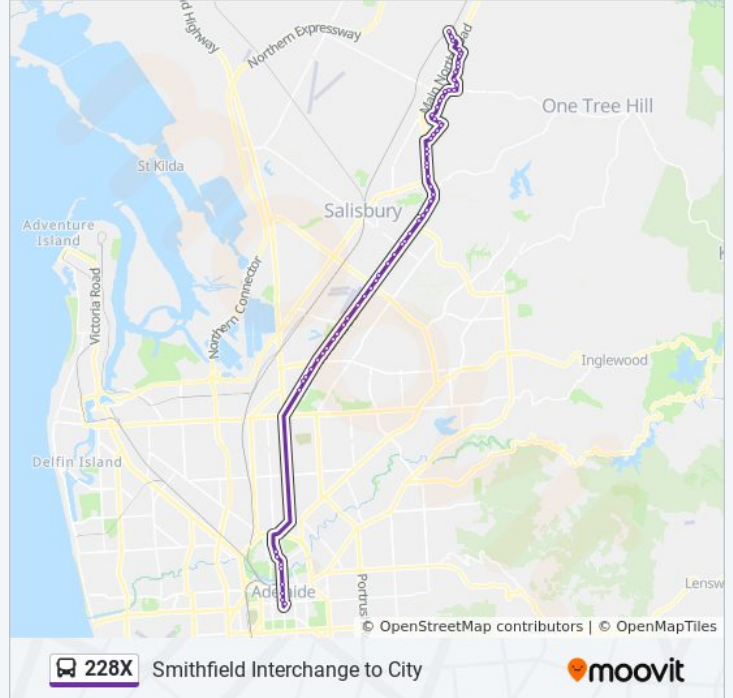

228X bus Info

Direction: Smithfield

Stops: 64

Trip Duration: 77 min

Line Summary:

- Stop 41 Main North Rd - West side
- Stop 43 Main North Rd - West side
- Stop 44 Main North Rd - West side
- Stop 45 Main North Rd - West side
- Stop 46 Main North Rd - North West side
- Stop 47 Main North Rd - North West side
- Stop 48 Main North Rd - West side
- Stop 48A Main North Rd - North West side
- Stop 49 Main North Rd - North West side
- Stop 50 Main North Rd - North West side
- Stop 51 Main North Rd - North West side
- Stop 52 Main North Rd - North West side
- Stop 53 Main North Rd - West side
- Stop 54 Main North Rd - South West side
- Stop 55 Main North Rd - West side
- Stop 56 Main North Rd - West side
- Stop 56A Main North Rd - West side
- Stop 57 Main North Rd - West side
- Stop 58 Main North Rd - West side
- Stop 59 Midway Rd - North West side
- Stop 60 Midway Rd - West side
- Stop 61 Midway Rd - North West side
- Stop 62 Midway Rd - West side
- Stop 63 Kinkaid Rd - South West side
- Stop 64 Kinkaid Rd - South West side
- Stop 65 Yorktown Rd - North West side
- Stop 66 Yorktown Rd - West side
- Stop 67 Yorktown Rd - West side
- Stop 68 Yorktown Rd - West side
- Stop 69 Yorktown Rd - North West side
- Stop 70 Yorktown Rd - North side
- Stop 71 Yorktown Rd - North side
- Stop 72 Midway Rd - West side

Stop 78 Uley Rd - South West side

Zone C Munno Para Centre Interchange

Stop 80M Warooka Dr - South West side

Zone A Smithfield Interchange

228X bus time schedules and route maps are available in an offline PDF at moovitapp.com. Use the [Moovit App](#) to see live bus times, train schedule or subway schedule, and step-by-step directions for all public transit in Adelaide.