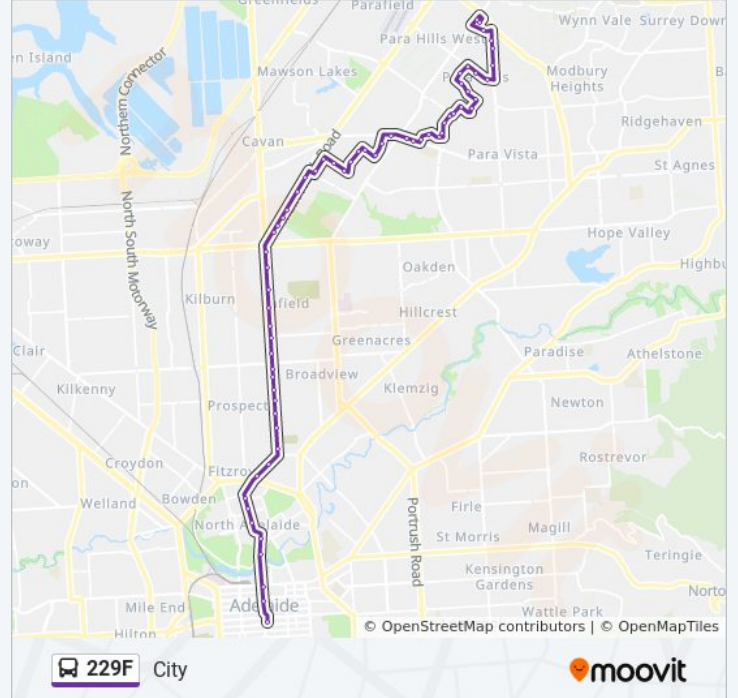

229F bus Info

Direction: City

Stops: 63

Trip Duration: 57 min

Line Summary:

Stop 37D Montague Rd - South side

Stop 37C Montague Rd - South side

Stop 38 Bridge Rd - East side

Stop 8 Main North Rd - East side

Stop 7 Main North Rd - South East side

Stop 6 O'Connell St - East side

Stop 5 O'Connell St - East side

Stop 3 O'Connell St - East side

Stop 2 King William Rd - South East side

Stop 1 King William Rd - East side

Stop B1 King William St - East side

Stop C3 King William St - East side

Stop VS3 Victoria Sq - East side

Direction: Para Hills

63 stops

[VIEW LINE SCHEDULE](#)

Stop VS3 Victoria Sq - East side

Stop U2 Victoria Sq - North West side

Stop W2 King William St - West side

Stop Z1 King William Road - West Side

Stop 1 King William Rd - West side

Stop 2 / Zone B King William Rd - North West side

Stop 3 O'Connell St - West side