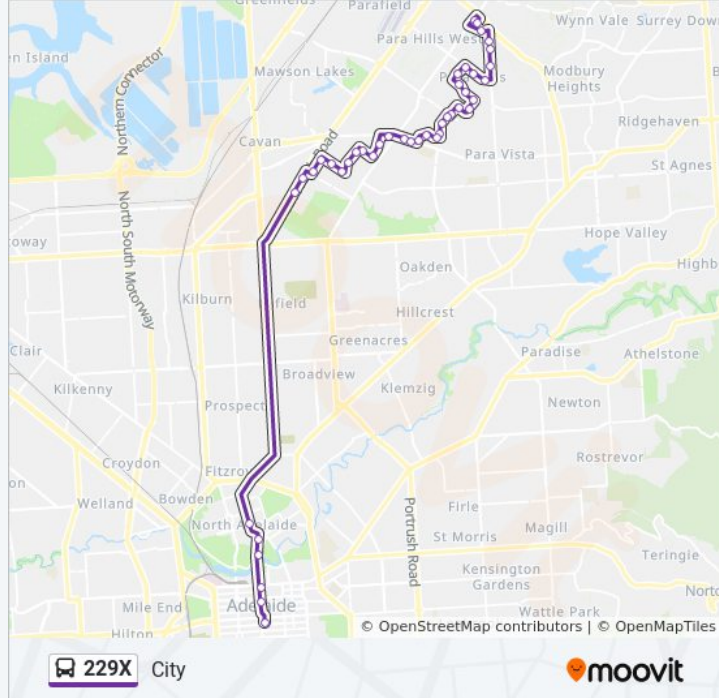

Trip Duration: 61 min

Line Summary:

Stop 37D Montague Rd - South side

Stop 37C Montague Rd - South side

Stop 37A Montague Rd - South side

Stop 37 Muriel Dr - East side

Stop 36A Muriel Dr - East side

Stop 36 Barakoola St - South West side

Stop 35A Quinlivan Rd - East side

Stop 35 Quinlivan Rd - South East side

Stop 34 Pratt Ave - South side

Stop 33 Pratt Ave - South side

Stop 32 Scott St - East side

Stop 31 Scott St - East side

Stop 30 Main North Rd - East side

Stop 29 Main North Rd - East side

Stop 3 O'Connell St - East side

Stop 2 King William Rd - South East side

Stop 1 King William Rd - East side

Stop B1 King William St - East side

Stop D2 King William St - East side

Stop VS3 Victoria Sq - East side

Direction: Para Hills

41 stops

[VIEW LINE SCHEDULE](#)

Stop VS3 Victoria Sq - East side

Stop U2 Victoria Sq - North West side

Stop W2 King William St - West side

Stop Z1 King William Road - West Side