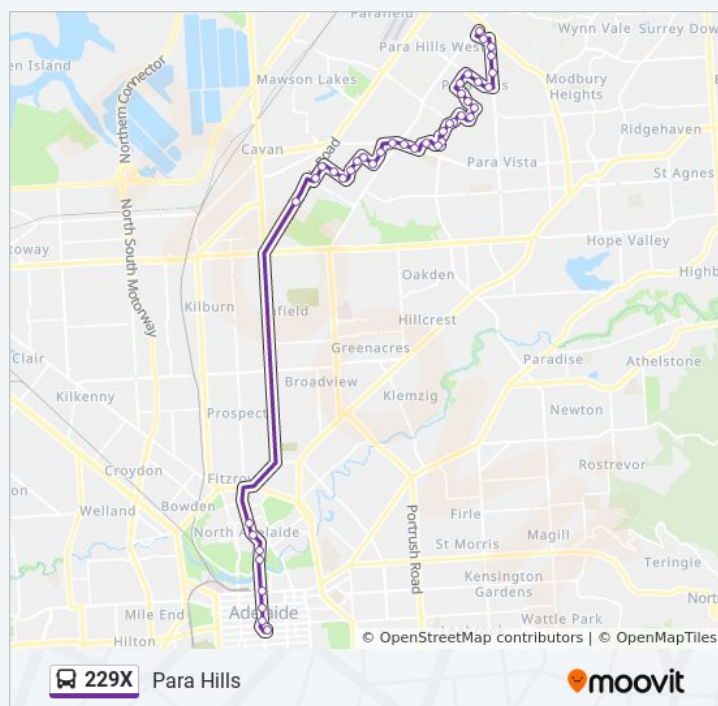

Stop 29 Main North Rd - West side

Stop 31 Scott St - West side

Stop 32 Scott St - West side

Stop 33 Pratt Ave - North side

Stop 34 Pratt Ave - North side

Stop 35 Quinlivan Rd - North West side

Stop 35A Quinlivan Rd - West side

Stop 36 Barakoola St - North East side

Stop 36A Barakoola St - North East side

Stop 37 Muriel Dr - West side

Stop 37A Montague Rd - North side

Stop 37C Montague Rd - North side

Stop 37D Montague Rd - North side

Stop 38A Sullivan Rd - North West side

Stop 38B Baloo St - North side

Stop 38C Denning Ave - West side

Stop 39 Lamington St - West side

Stop 39A Lamington St - West side

Stop 39B Robert Ct - West side

Stop 39C Milne Rd - North side

Stop 39D Sleep Rd - North West side

Stop 39E Williamson Rd - South West side

Stop 39F Williamson Rd - South West side

Stop 39G Williamson Rd - South side

Stop 40 Wilkinson Rd - East side

Stop 41 Kesters Rd - North East side

Stop 41A Kesters Rd - North East side

Stop 41B Kesters Rd - North East side

Stop 41C Nelson Rd - West side

Stop 41D Nelson Rd - West side

Stop 41E Nelson Rd - West side

Stop 42A Goodall Rd - South side

Stop 42B Kimba Rd - West side

Trip Duration: 60 min

Line Summary: