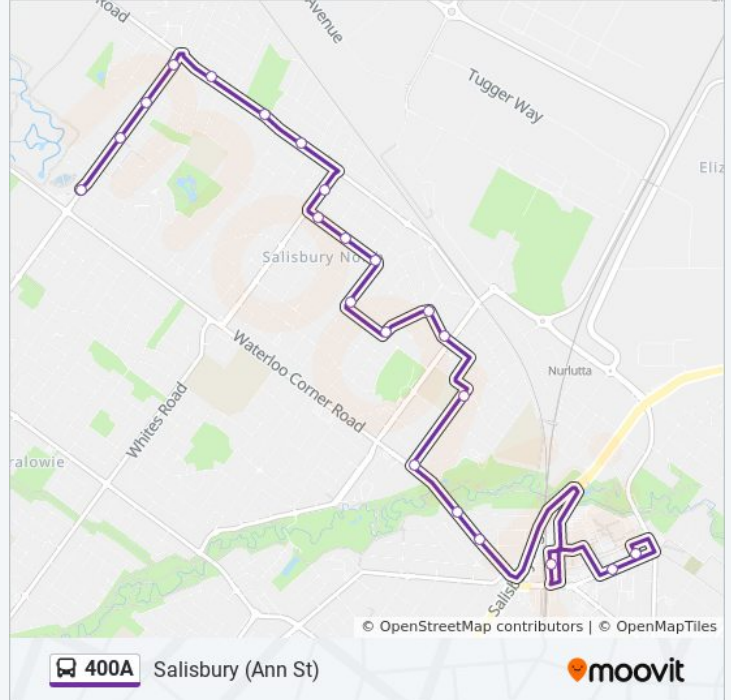

 400A

Salisbury (Ann St)

[View In Website Mode](#)

The 400A bus line Salisbury (Ann St) has one route. For regular weekdays, their operation hours are:

(1) Salisbury (Ann St): 6:14 AM - 7:59 AM

Use the Moovit App to find the closest 400A bus station near you and find out when is the next 400A bus arriving.

**Direction: Salisbury (Ann St)**

23 stops

[VIEW LINE SCHEDULE](#)

- Stop 68 Bolivar Rd - North West side
- Stop 67 Bolivar Rd - North West side
- Stop 66 Bolivar Rd - North West side
- Stop 65 Bolivar Rd - North West side
- Stop 64 Diment Rd - North East side
- Stop 63A Diment Rd - North East side
- Stop 62A Diment Rd - North East side
- Stop 61A Whites Rd - East side
- Stop 60A Quadrant Ave - North East side
- Stop 59A Quadrant Ave - North side
- Stop 58A Quadrant Ave - North side
- Stop 57A Parallel Ave - East side
- Stop 56A Deane St - North West side
- Stop 55A Deane St - North side
- Stop 54A Belinda Cres - North East Side
- Stop 53A Motcombe Rd - East side
- Stop 52A Downton Ave - South East side
- Stop 51A Downton Ave - East side
- Stop 50A Waterloo Corner Rd - North East side
- Stop 49A Waterloo Corner Rd - North East side
- Zone F Salisbury Interchange - East Side
- Stop 49 Wiltshire St - North side

**400A bus Info**

**Direction:** Salisbury (Ann St)

**Stops:** 23

**Trip Duration:** 21 min

**Line Summary:**

Stop 50/C Ann St - East side

400A bus time schedules and route maps are available in an offline PDF at [moovitapp.com](https://moovitapp.com). Use the [Moovit App](#) to see live bus times, train schedule or subway schedule, and step-by-step directions for all public transit in Adelaide.