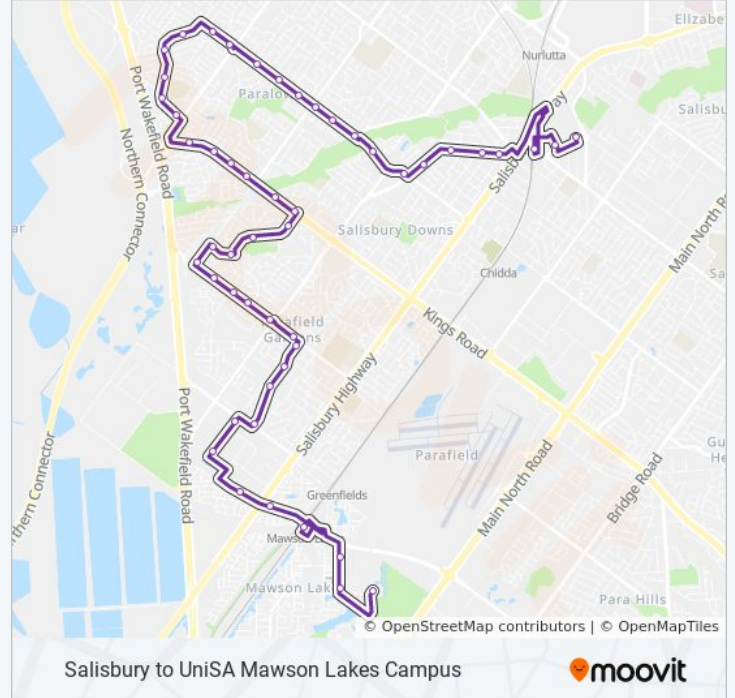

Stop 40P Andrew Smith Dr - East side

Stop 39C Andrew Smith Dr - South side

Stop 39B Jamison St - South West side

Stop 39A Jamison St - South side

Stop 39 Whites Rd - East side

Stop 38C Shepherdson Rd - North East side

Stop 38B Shepherdson Rd - North side

Stop 38A Shepherdson Rd - North East side

Stop 38 Shepherdson Rd - North East side

Stop 37 Shepherdson Rd - North East side

Stop 36C Oleander Dr - South East side

Stop 36B Oleander Dr - South East side

Stop 36A Oleander Dr - East side

Stop 36 Oleander Dr - South East side

Stop 35B George St - East side

Stop 35A George St - East side

Stop 34R Elder Smith Rd - North side

Stop 34P Elder Smith Rd - North side

Zone C Mawson Interchange

Stop 34L Main St - East side

Zone C Main St - East side

Stop 34B UniSA Mawson Lakes

411U bus time schedules and route maps are available in an offline PDF at [moovitapp.com](http://moovitapp.com). Use the [Moovit App](#) to see live bus times, train schedule or subway schedule, and step-by-step directions for all public transit in Adelaide.