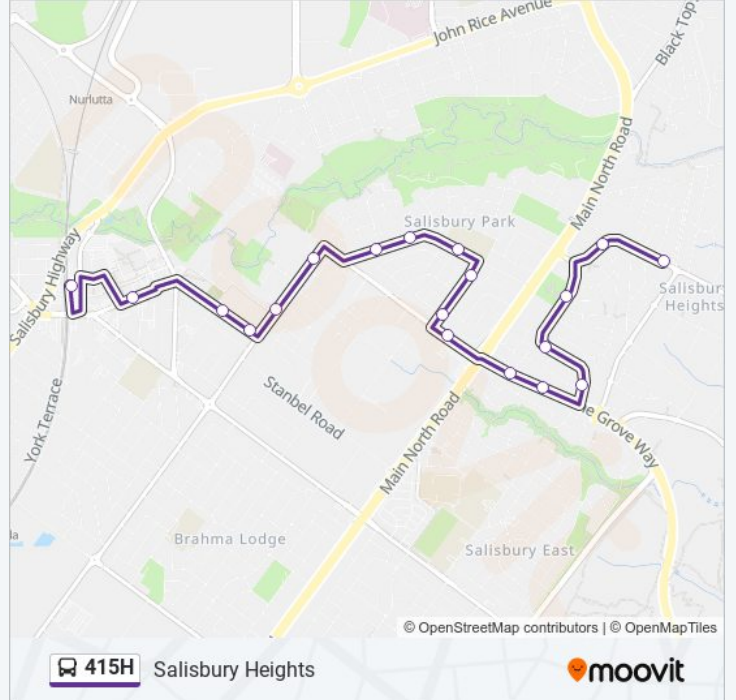

Stop 58A Carlingford Dr - East side

Stop 59 Saints Rd - North side

Stop 60 The Grove Way - North side

Stop 60A The Grove Way - North side

Stop 61 Canterbury Dr - West side

Stop 61A Canterbury Dr - South side

Stop 62 Canterbury Dr - West side

Stop 62A Target Hill Rd - North side

Stop 63 Target Hill Rd - North side

### 415H bus Time Schedule

Salisbury Heights Route Timetable:

Sunday	20:23 - 21:23
Monday	20:23 - 22:23
Tuesday	20:23 - 22:23
Wednesday	20:23 - 22:23
Thursday	20:23 - 22:23
Friday	20:23 - 22:23
Saturday	20:23 - 21:23

### 415H bus Info

**Direction:** Salisbury Heights

**Stops:** 19

**Trip Duration:** 15 min

**Line Summary:**

415H bus time schedules and route maps are available in an offline PDF at [moovitapp.com](https://moovitapp.com). Use the [Moovit App](#) to see live bus times, train schedule or subway schedule, and step-by-step directions for all public transit in Adelaide.