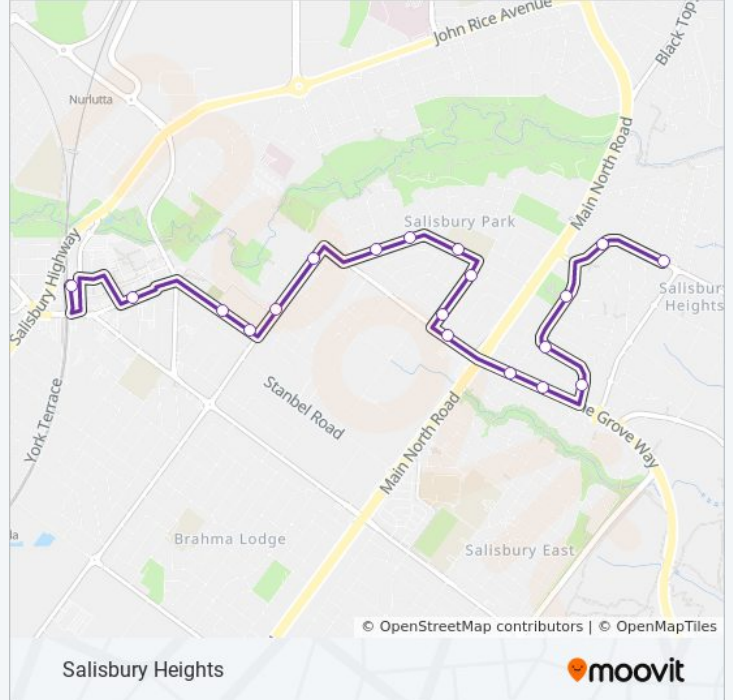

Stop 54 Fenden Rd - North West side

Stop 56 Goddard Dr - North West side

Stop 56A Goddard Dr - North West side

Stop 57 Goddard Dr - North side

Stop 58 Carlingford Dr - South East side

Stop 58A Carlingford Dr - East side

Stop 59 Saints Rd - North side

Stop 60 The Grove Way - North side

Stop 60A The Grove Way - North side

Stop 61 Canterbury Dr - West side

Stop 61A Canterbury Dr - South side

Stop 62 Canterbury Dr - West side

Stop 62A Target Hill Rd - North side

Stop 63 Target Hill Rd - North side

415H bus Time Schedule

Salisbury Heights Route Timetable:

Sunday	20:23 - 21:23
Monday	20:23 - 21:23
Tuesday	20:23 - 22:23
Wednesday	20:23 - 22:23
Thursday	20:23 - 22:23
Friday	20:23 - 22:23
Saturday	20:23 - 21:23

415H bus Info

Direction: Salisbury Heights

Stops: 19

Trip Duration: 15 min

Line Summary:

415H bus time schedules and route maps are available in an offline PDF at moovitapp.com. Use the [Moovit App](#) to see live bus times, train schedule or subway schedule, and step-by-step directions for all public transit in Adelaide.